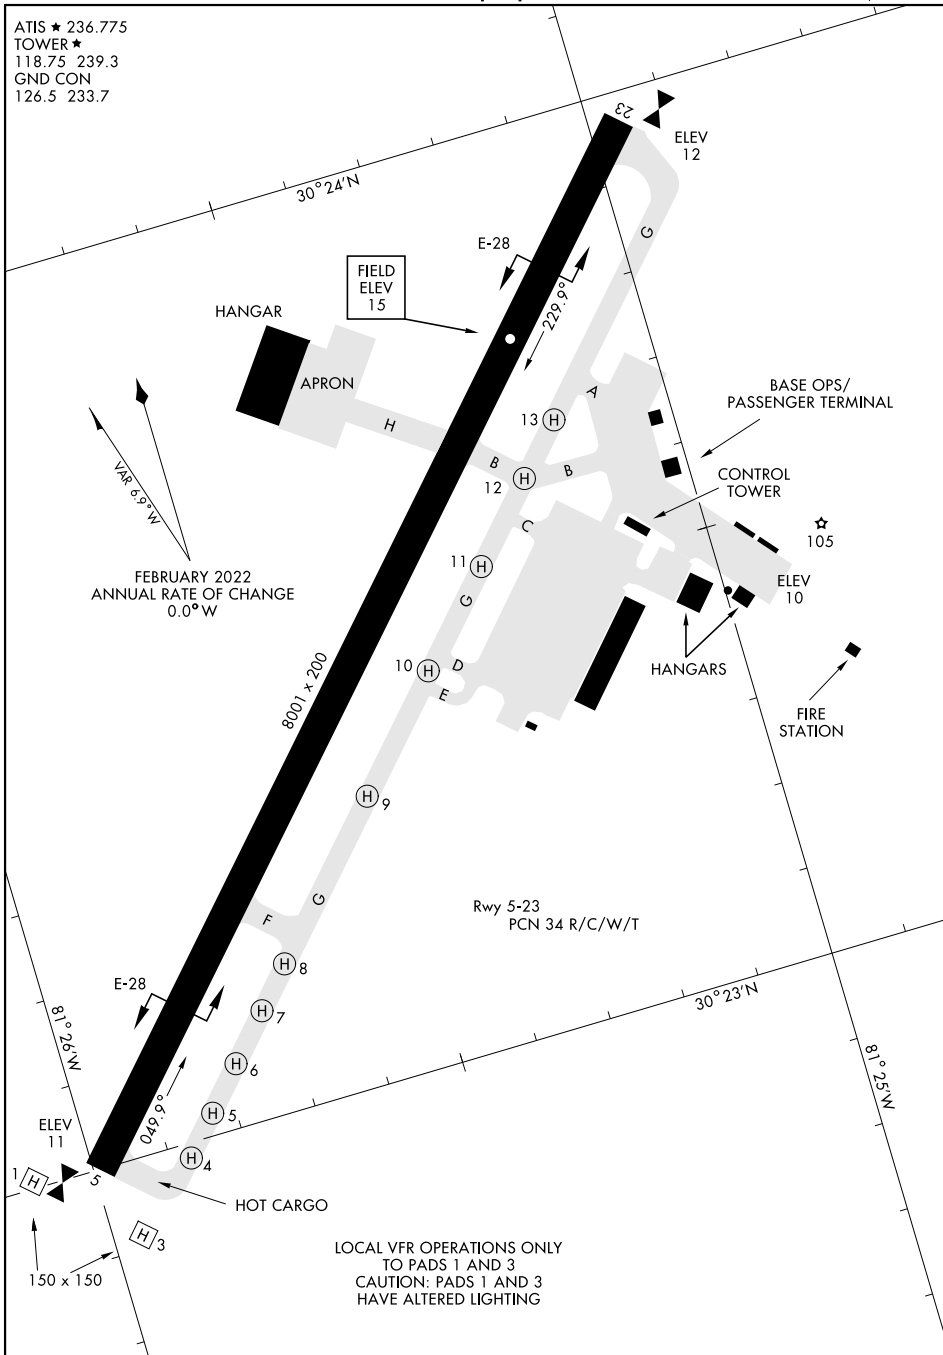

22055

AIRPORT DIAGRAM

MAYPORT NS (ADM DAVID L. MCDONALD FLD) (KNRB)

AL-722 [USN]

MAYPORT, FLORIDA

ATIS ★ 236.775
TOWER ★
118.75 239.3
GND CON
126.5 233.7

SE-3, 26 DEC 2024 to 23 JAN 2025

SE-3, 26 DEC 2024 to 23 JAN 2025

AIRPORT DIAGRAM

MAYPORT, FLORIDA

MAYPORT NS (ADM DAVID L. MCDONALD FLD) (KNRB)