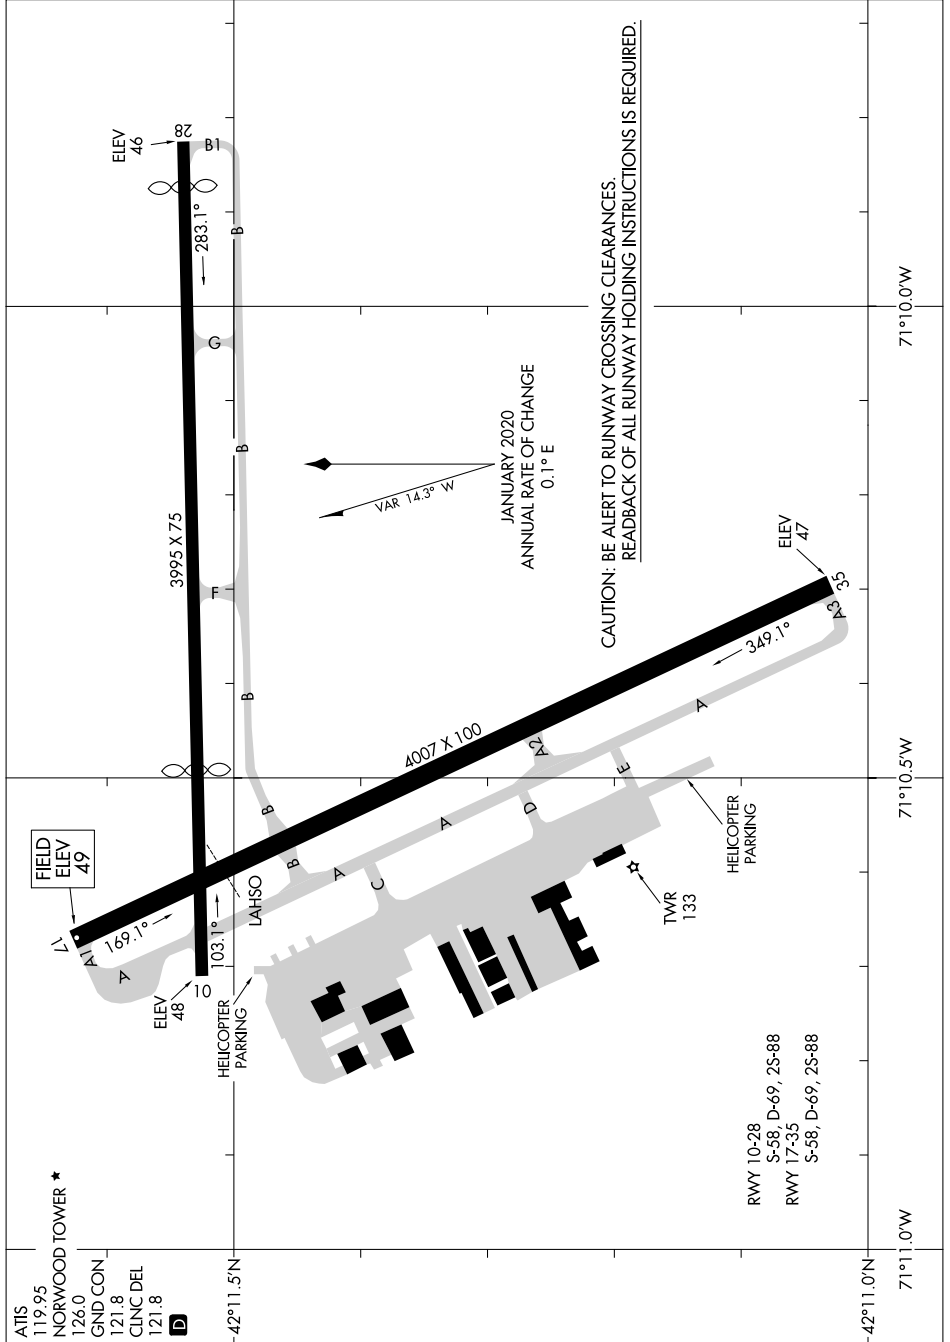

AIRPORT DIAGRAM

AL-725 (FAA)

NORWOOD MEML (OWD)
NORWOOD, MASSACHUSETTS

NE-1, 26 DEC 2024 to 23 JAN 2025

NE-1, 26 DEC 2024 to 23 JAN 2025

AIRPORT DIAGRAM

NORWOOD, MASSACHUSETTS
NORWOOD MEML (OWD)