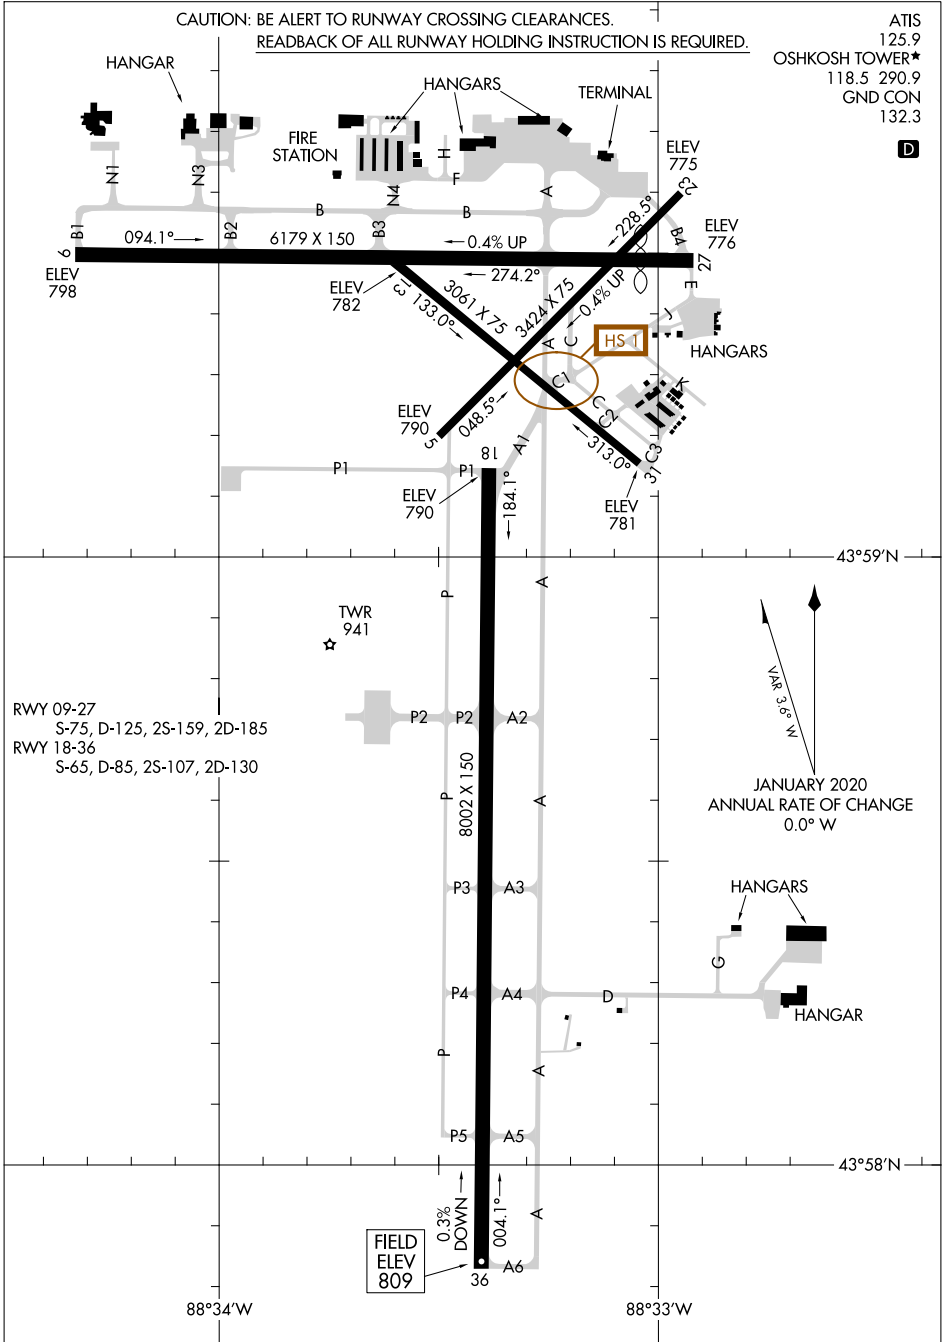

AIRPORT DIAGRAM

WITTMAN RGNL (OSH)
OSHKOSH, WISCONSIN

AL-730 (FAA)

CAUTION: BE ALERT TO RUNWAY CROSSING CLEARANCES.

READBACK OF ALL RUNWAY HOLDING INSTRUCTION IS REQUIRED.

D

EC-3, 26 DEC 2024 to 23 JAN 2025

EC-3, 26 DEC 2024 to 23 JAN 2025