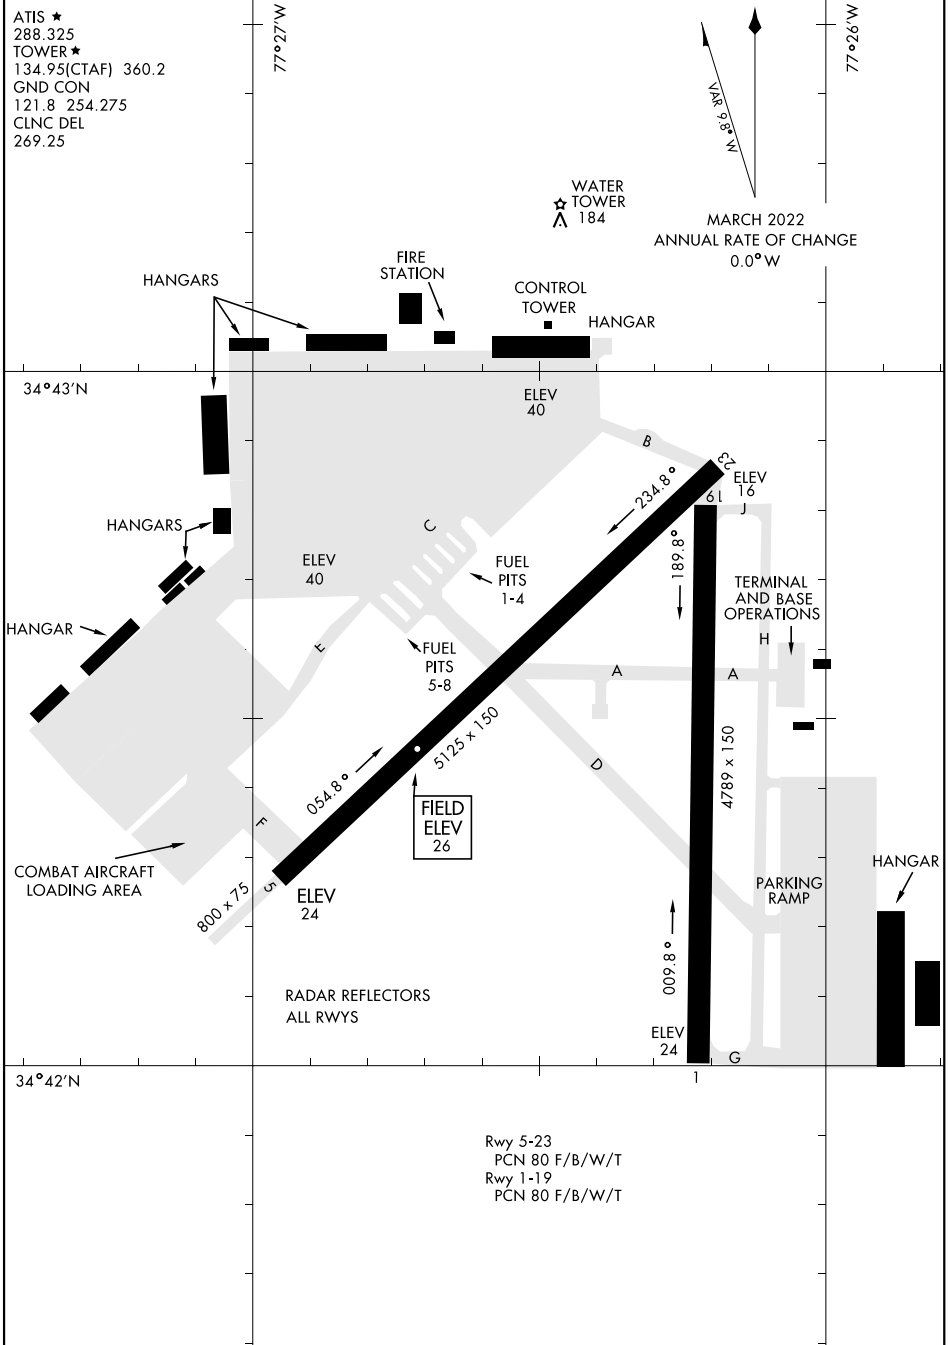

24025

AIRPORT DIAGRAM

NEW RIVER MCAS (MC CUTCHEON FLD) (KNCA)

[USN]

JACKSONVILLE, NORTH CAROLINA

ATIS ★
 288.325
 TOWER ★
 134.95(CTAF) 360.2
 GND CON
 121.8 254.275
 CLNC DEL
 269.25

WATER
 TOWER
 ★
 184

MARCH 2022
 ANNUAL RATE OF CHANGE
 0.0°W

SE-2, 26 DEC 2024 to 23 JAN 2025

SE-2, 26 DEC 2024 to 23 JAN 2025

Rwy 5-23
 PCN 80 F/B/W/T
 Rwy 1-19
 PCN 80 F/B/W/T

AIRPORT DIAGRAM

JACKSONVILLE, NORTH CAROLINA
NEW RIVER MCAS (MC CUTCHEON FLD) (KNCA)