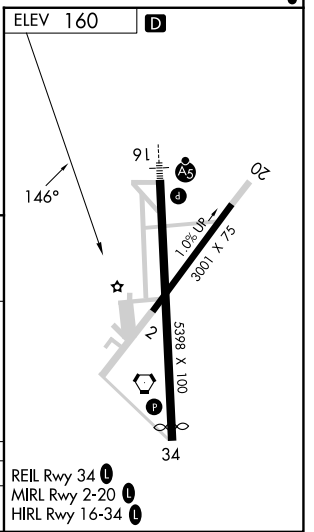

VORTAC ONP 117.1 Chan 118	APP CRS 146°	Rwy Idg TDZE Apt Elev N/A N/A 160
---	------------------------	---

VOR-A

NEWPORT MUNI (ONP)

⚠ When local altimeter setting not received, use Tillamook altimeter setting:
⚠ increase all MDA 140 feet, increase Circling Cat B visibility ¼ mile.

MISSED APPROACH: Climb to 2900 then climbing right turn to 4000 direct ONP VORTAC and hold, continue climb-in-hold to 4000.

AWOS-3 133.9	SEATTLE CENTER 125.8 291.7	UNICOM 122.8 (CTAF) 1
------------------------	--------------------------------------	---------------------------------

CATEGORY	A	B	C	D
C CIRCLING	1060-1¼	900 (900-1¼)	1400-3 1240 (1300-3)	1600-3 1440 (1500-3)

NW-1, 26 DEC 2024 to 23 JAN 2025

NW-1, 26 DEC 2024 to 23 JAN 2025