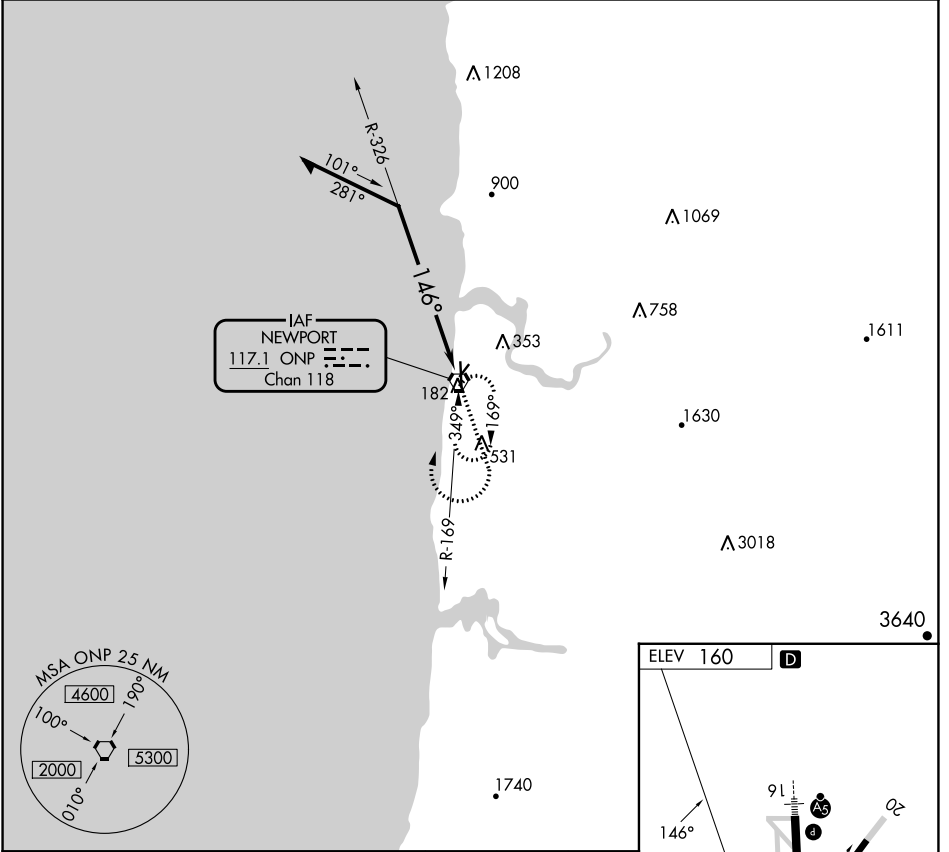

VORTAC ONP 117.1 Chan 118	APP CRS 146°	Rwy Idg TDZE Apt Elev N/A N/A 160
---	------------------------	---

VOR-A

NEWPORT MUNI (ONP)

⚠ When local altimeter setting not received, use Tillamook altimeter setting:
⚠ increase all MDA 140 feet, increase Circling Cat B visibility ¼ mile.

MISSED APPROACH: Climb to 2900 then climbing right turn to 4000 direct ONP VORTAC and hold, continue climb-in-hold to 4000.

AWOS-3 133.9	SEATTLE CENTER 125.8 291.7	UNICOM 122.8 (CTAF) 1
------------------------	--------------------------------------	---------------------------------

CATEGORY	A	B	C	D
C CIRCLING	1060-1¼	900 (900-1¼)	1400-3 1240 (1300-3)	1600-3 1440 (1500-3)

NW-1, 26 DEC 2024 to 23 JAN 2025

NW-1, 26 DEC 2024 to 23 JAN 2025