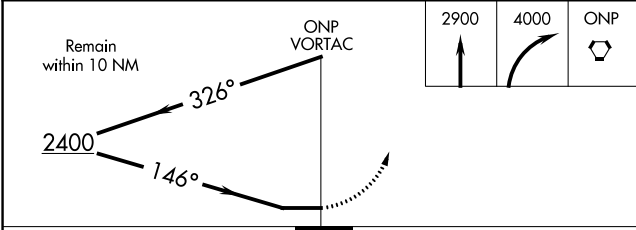

VORTAC ONP 117.1 Chan 118	APP CRS 146°	Rwy Idg TDZE Apt Elev N/A N/A 160
---	------------------------	---

VOR-A

NEWPORT MUNI (ONP)

⚠ When local altimeter setting not received, use Tillamook altimeter setting:
⚠ increase all MDA 140 feet, increase Circling Cat B visibility ¼ mile.

MISSED APPROACH: Climb to 2900 then climbing right turn to 4000 direct ONP VORTAC and hold, continue climb-in-hold to 4000.

AWOS-3 133.9	SEATTLE CENTER 125.8 291.7	UNICOM 122.8 (CTAF) 1
------------------------	--------------------------------------	---------------------------------