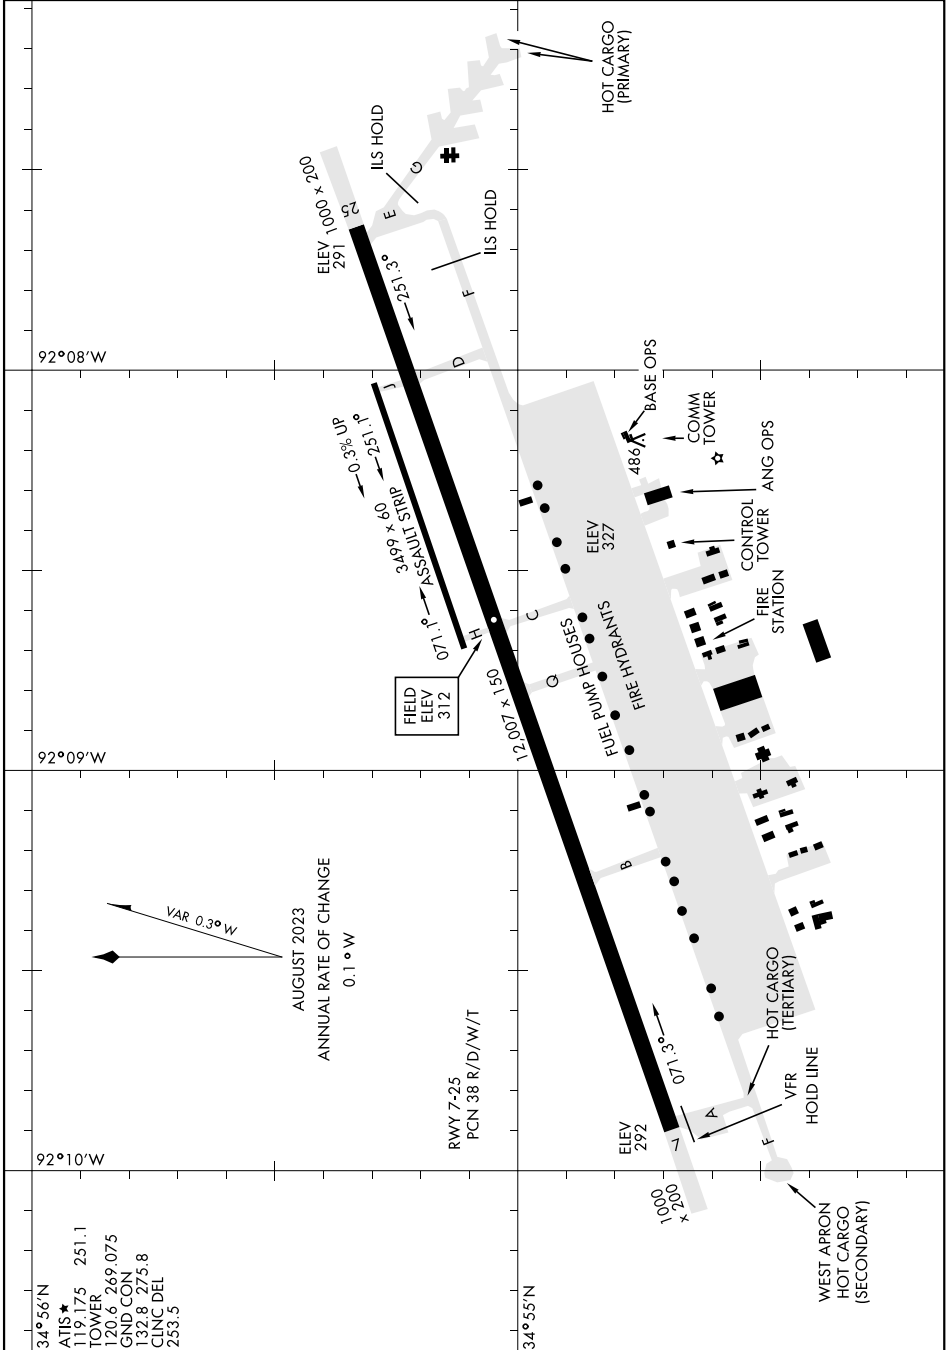

AIRPORT DIAGRAM

AL-738 [USAF]

SC-1, 26 DEC 2024 to 23 JAN 2025

SC-1, 26 DEC 2024 to 23 JAN 2025

AIRPORT DIAGRAM