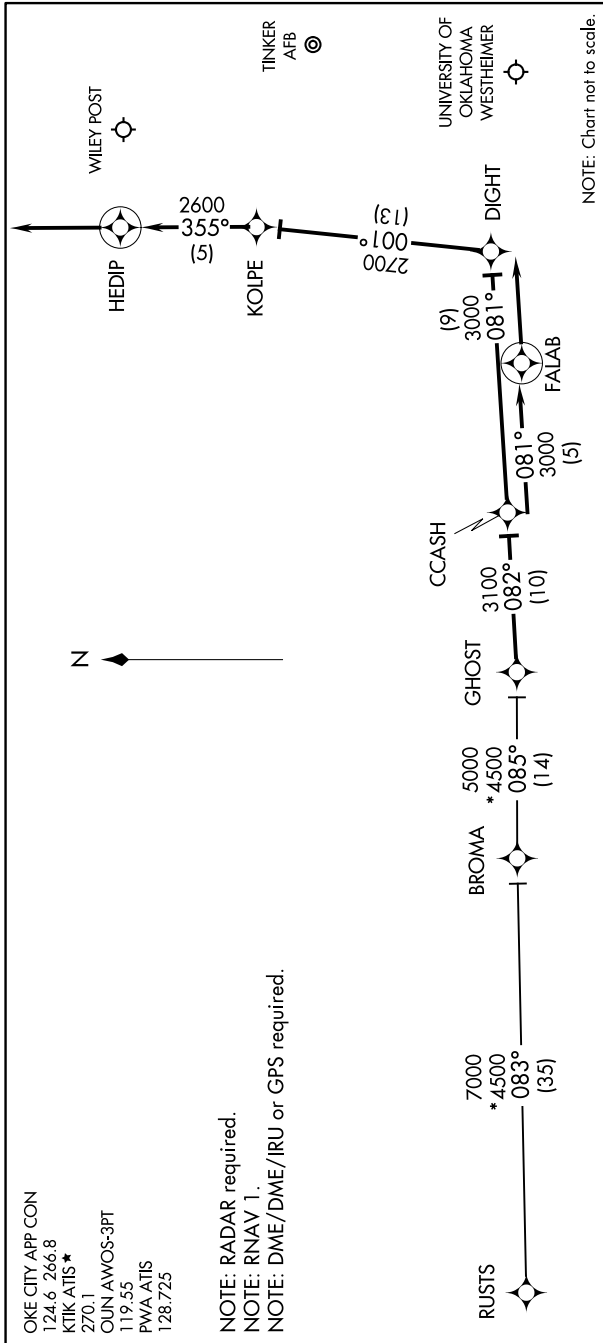

# CCASH ONE ARRIVAL (RNAV)

OKLAHOMA CITY, OKLAHOMA

SC-1, 26 DEC 2024 to 23 JAN 2025

## ARRIVAL ROUTE DESCRIPTION

BROMA TRANSITION (BROMA.CCASH1):  
RUSTS TRANSITION (RUSTS.CCASH1):

From GHOST on track 082° to CCASH.

LANDING OUN/KTIK: From CCASH on track 081° to FALAB, then on track 081°. Expect radar vectors to final approach course.

LANDING PWA RW17L: From CCASH on track 081° to DIGHT, then on track 001° to KOLOPE, then on track 355° to HEDIP, then on track 355°. Expect radar vectors to final approach course.

LANDING PWA RW35R: From CCASH on track 081° to FALAB, then on track 081°. Expect radar vectors to final approach course.