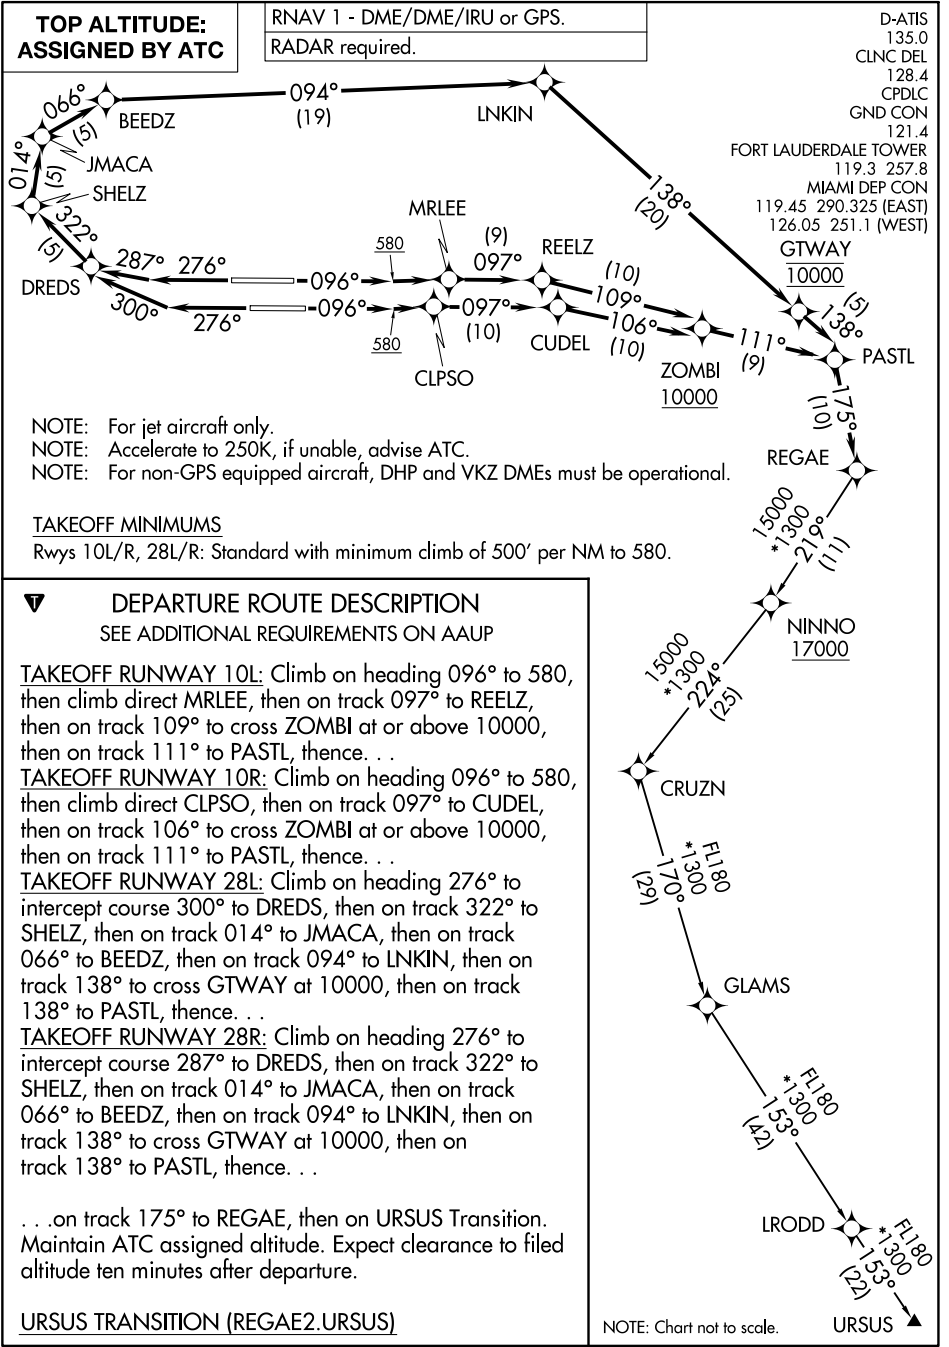

REGAE TWO DEPARTURE (RNAV)

SE-3, 26 DEC 2024 to 23 JAN 2025

SE-3, 26 DEC 2024 to 23 JAN 2025

REGAE TWO DEPARTURE (RNAV)