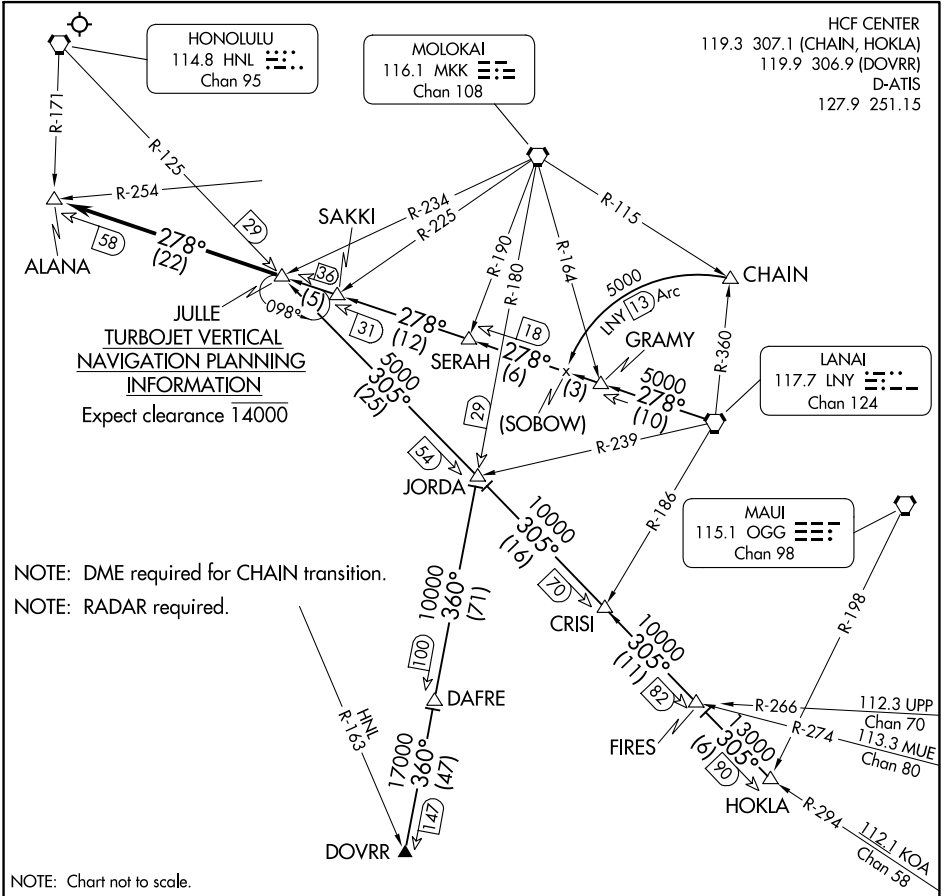

(JULLE.JULLE5) 23334

JULLE FIVE ARRIVAL

AL-754 (FAA)

DANIEL K INOUYE INTL (HNL) (PHNL)
HONOLULU, HAWAII

PAC: 26 DEC 2024 to 20 FEB 2025

PAC: 26 DEC 2024 to 20 FEB 2025

NOTE: Chart not to scale.

ARRIVAL ROUTE DESCRIPTION

CHAIN TRANSITION (CHAIN.JULLE5): From over CHAIN INT on LNY 13 DME CCW arc to SOBOW then via LNY R-278 to JULLE INT. Thence. . .

DOVRR TRANSITION (DOVRR.JULLE5): From over DOVRR INT via MKK R-180 to JORDA INT then via HNL R-125 to JULLE INT. Thence. . .

HOKLA TRANSITION (HOKLA.JULLE5): From over HOKLA INT via HNL R-125 and KOA R-294 on HNL R-125 to JULLE INT. Thence. . .

LANAI TRANSITION (LNY.JULLE5): From over LNY VORTAC via LNY R-278 to JULLE INT. Thence. . .

. . . From over JULLE INT on LNY R-278 to ALANA INT. Expect vectors to final approach course.

LOST COMMUNICATIONS: At ALANA INT proceed with the VOR or TACAN RWY 4R approach.

JULLE FIVE ARRIVAL

(JULLE.JULLE5) 25AUG11