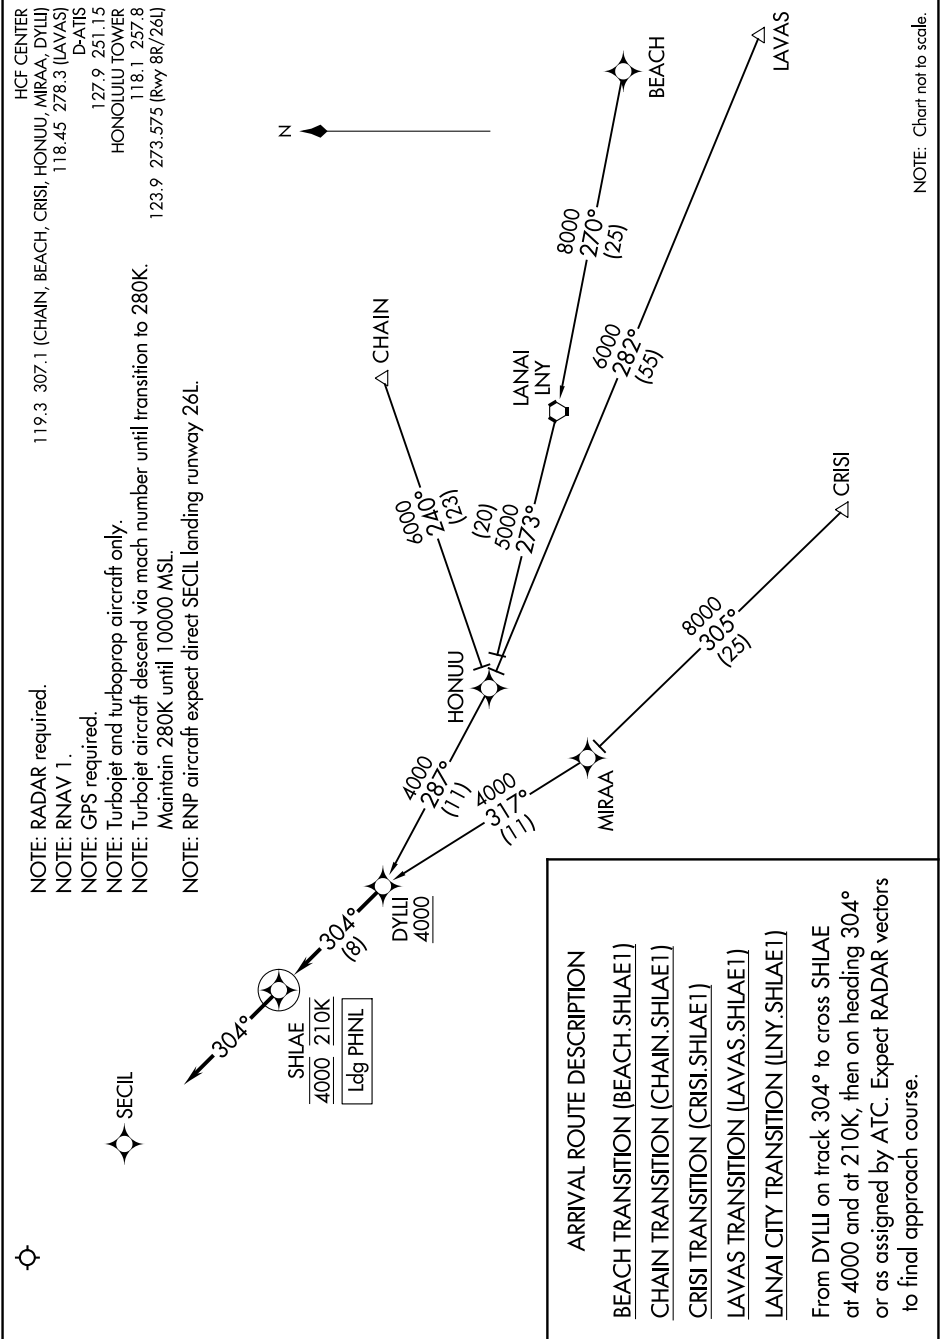

(DYLLI.SHLAE1) 21112

SHLAE ONE ARRIVAL (RNAV)

AL-754 (FAA)

DANIEL K INOUYE INTL (HNL) (PHNL)
HONOLULU, HAWAII

PAC, 26 DEC 2024 to 20 FEB 2025

SHLAE ONE ARRIVAL (RNAV)

(DYLLI.SHLAE1) 30JAN20

HONOLULU, HAWAII

DANIEL K INOUYE INTL (HNL) (PHNL)

PAC, 26 DEC 2024 to 20 FEB 2025

NOTE: Chart not to scale.