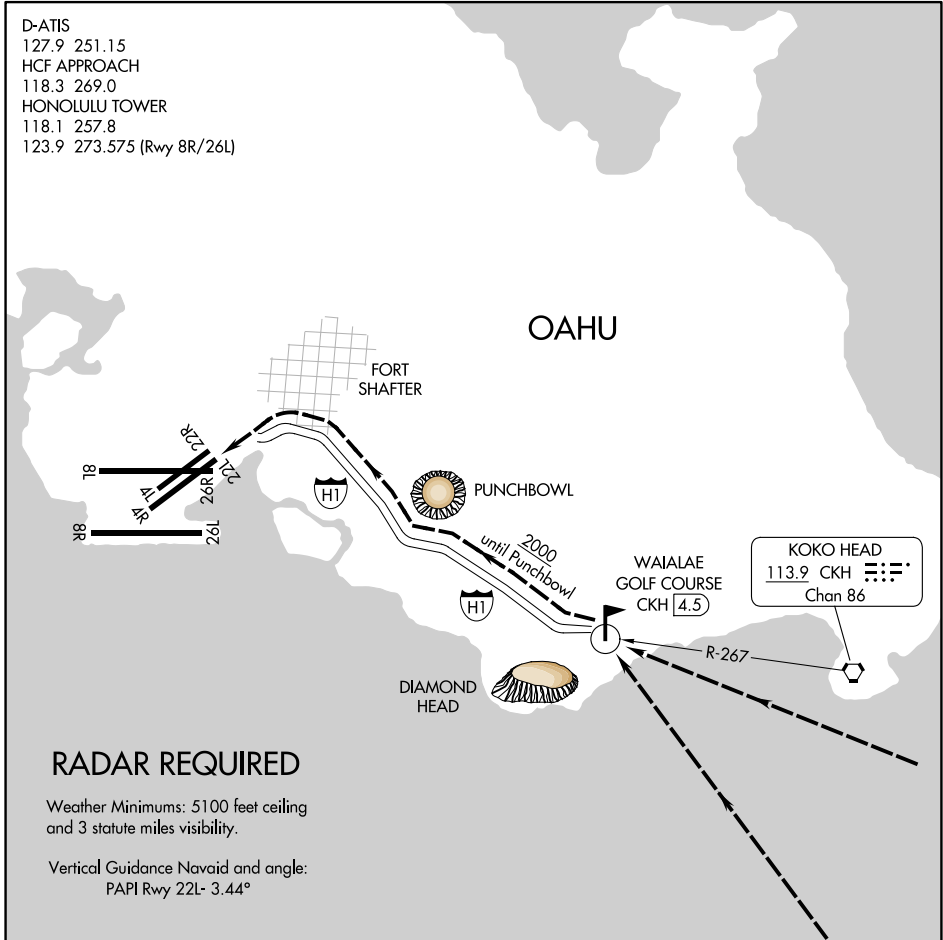

D-ATIS
 127.9 251.15
 HCF APPROACH
 118.3 269.0
 HONOLULU TOWER
 118.1 257.8
 123.9 273.575 (Rwy 8R/26L)

PAC: 26 DEC 2024 to 20 FEB 2025

PAC: 26 DEC 2024 to 20 FEB 2025

WAIALAE GOLF COURSE VISUAL APPROACH RWY 22L

PROCEDURE NOT AUTHORIZED AT NIGHT

RESTRICTED TO CAT I AND CAT II AIRCRAFT ONLY

Pilots may expect landing Runway 22R.