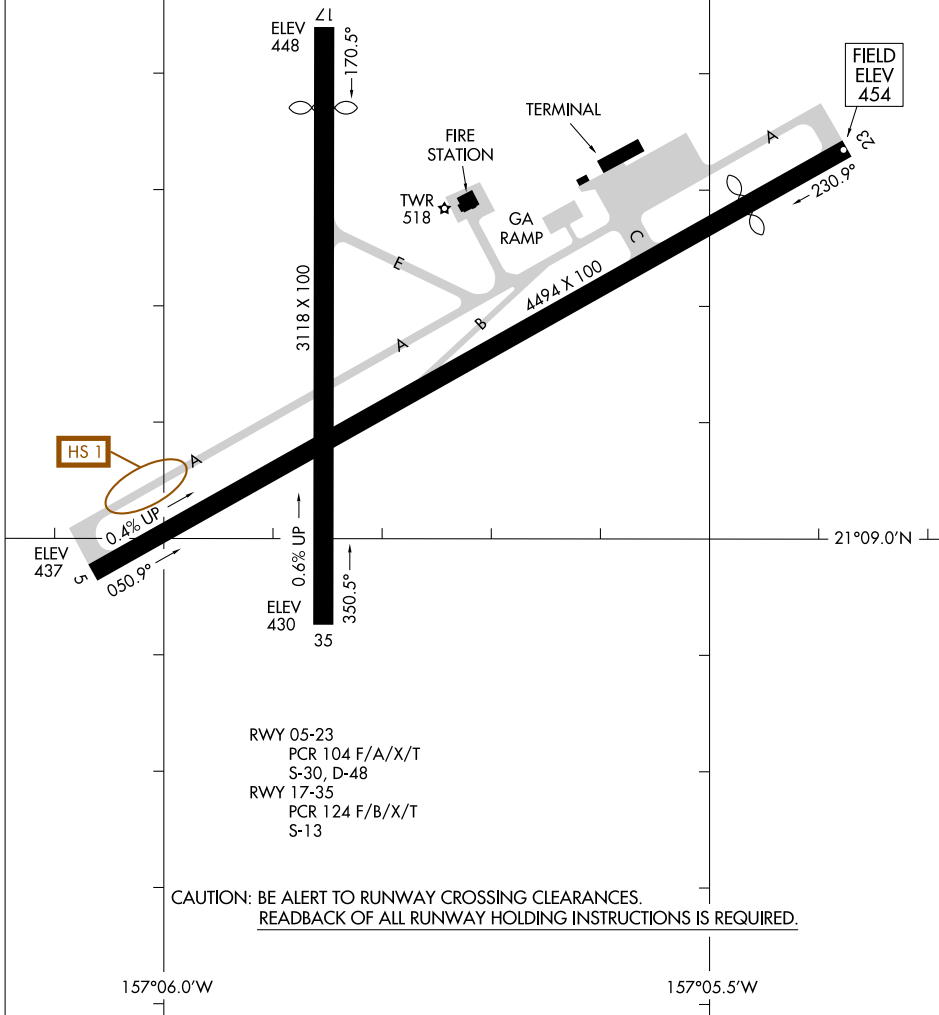

24361

AIRPORT DIAGRAM

MOLOKAI (MKK) (PHMK)
KAUNAKAKAI, HAWAII

AL-759 (FAA)

ATIS
128.2
MOLOKAI TOWER★
125.7 306.2
GND CON
121.9

21°09.5'N

PAC, 26 DEC 2024 to 20 FEB 2025

PAC, 26 DEC 2024 to 20 FEB 2025

AIRPORT DIAGRAM

24361

MOLOKAI (MKK) (PHMK)
KAUNAKAKAI, HAWAII