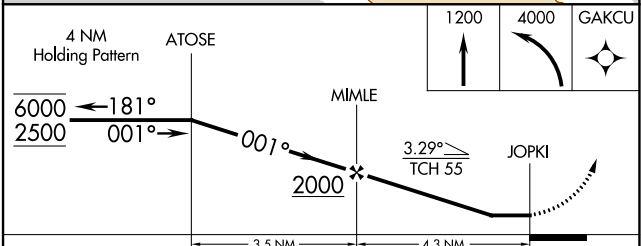

APP CRS	Rwy Idg	N/A
001°	TDZE	N/A
	Apt Elev	454

RNAV (GPS)-B

MOLOKAI (MKK)(PHMK)

RNP APCH.	MISSED APPROACH: Climb to 1200 then climbing left turn 4000 direct GAKCU and hold, continue climb-in-hold to 4000.
<p>▼ Circling to Rwy 17, 23 NA at night.</p> <p>▲ Circling NA east of Rwy 35 and southeast of Rwy 23.</p>	

ATIS 128.2	HCF CENTER 124.1 317.5	MOLOKAI TOWER ★ 125.7 (CTAF) 306.2	GND CON 121.9
----------------------	----------------------------------	--	-------------------------

CATEGORY	A	B	C	D
C CIRCLING	980-1 526 (600-1)	1100-1 646 (700-1)	1640-3 1186 (1200-3)	1920-3 1466 (1500-3)