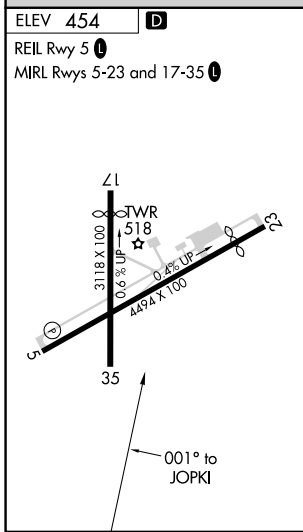

APP CRS	Rwy Idg	N/A
001°	TDZE	N/A
	Apt Elev	454

RNAV (GPS)-B

MOLOKAI (MKK)(PHMK)

RNP APCH.	MISSED APPROACH: Climb to 1200 then climbing left turn 4000 direct GAKCU and hold, continue climb-in-hold to 4000.
<p>▼ Circling to Rwy 17, 23 NA at night.</p> <p>▲ Circling NA east of Rwy 35 and southeast of Rwy 23.</p>	

ATIS 128.2	HCF CENTER 124.1 317.5	MOLOKAI TOWER ★ 125.7 (CTAF) 306.2	GND CON 121.9
----------------------	----------------------------------	--	-------------------------

CATEGORY	A	B	C	D
C CIRCLING	980-1 526 (600-1)	1100-1 646 (700-1)	1640-3 1186 (1200-3)	1920-3 1466 (1500-3)