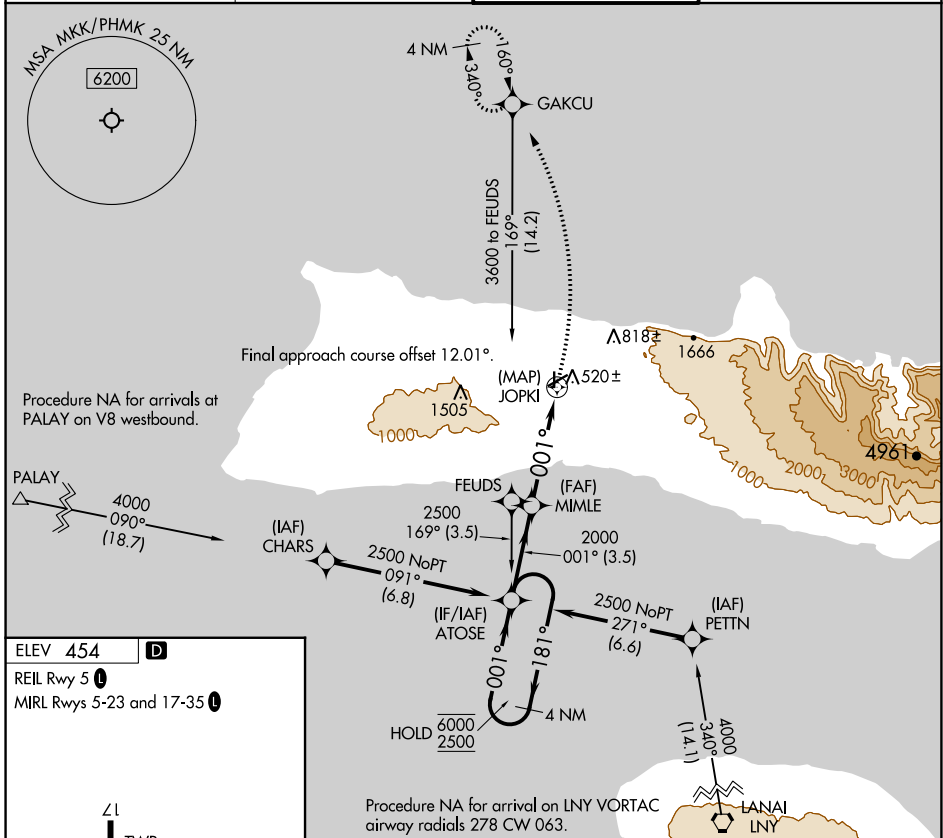

APP CRS	Rwy Idg	N/A
001°	TDZE	N/A
	Apt Elev	454

RNAV (GPS)-B

MOLOKAI (MKK)(PHMK)

RNP APCH.	MISSED APPROACH: Climb to 1200 then climbing left turn 4000 direct GAKCU and hold, continue climb-in-hold to 4000.
<p>▼ Circling to Rwy 17, 23 NA at night.</p> <p>▲ Circling NA east of Rwy 35 and southeast of Rwy 23.</p>	

ATIS 128.2	HCF CENTER 124.1 317.5	MOLOKAI TOWER ★ 125.7 (CTAF) 306.2	GND CON 121.9
----------------------	----------------------------------	--	-------------------------

CATEGORY	A	B	C	D
C CIRCLING	980-1 526 (600-1)	1100-1 646 (700-1)	1640-3 1186 (1200-3)	1920-3 1466 (1500-3)

PAC, 26 DEC 2024 to 20 FEB 2025

PAC, 26 DEC 2024 to 20 FEB 2025