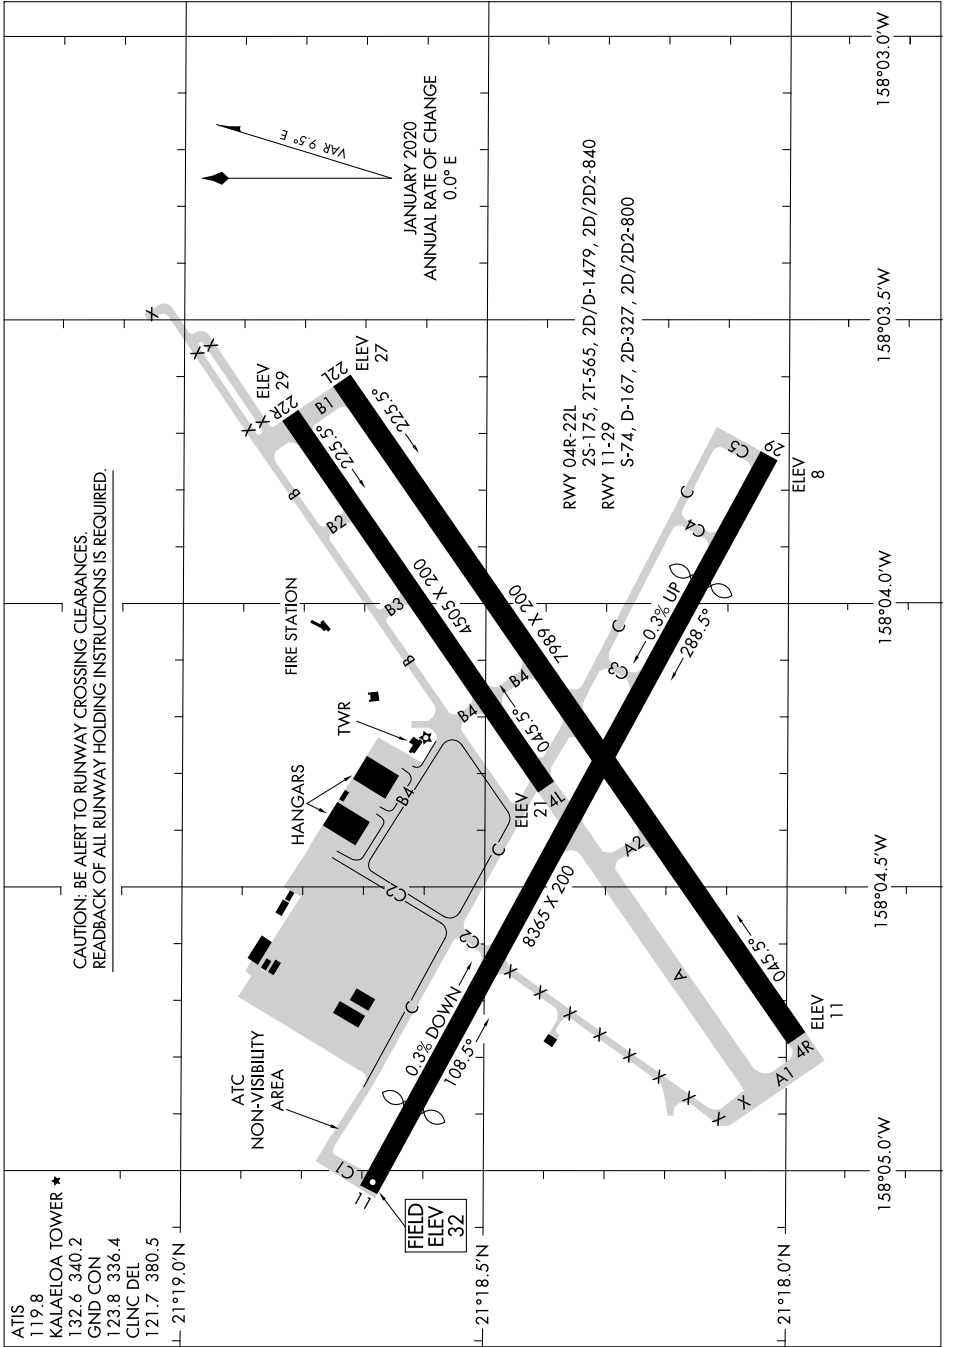

24193

AIRPORT DIAGRAM

KALAELOA (JOHN RODGERS FLD) (JRF)(PHJR)
AL-761 (FAA) KAPOLEI, HAWAII

PAC, 26 DEC 2024 to 20 FEB 2025

PAC, 26 DEC 2024 to 20 FEB 2025

AIRPORT DIAGRAM

24193

KALAELOA (JOHN RODGERS FLD) (JRF)(PHJR)
KAPOLEI, HAWAII