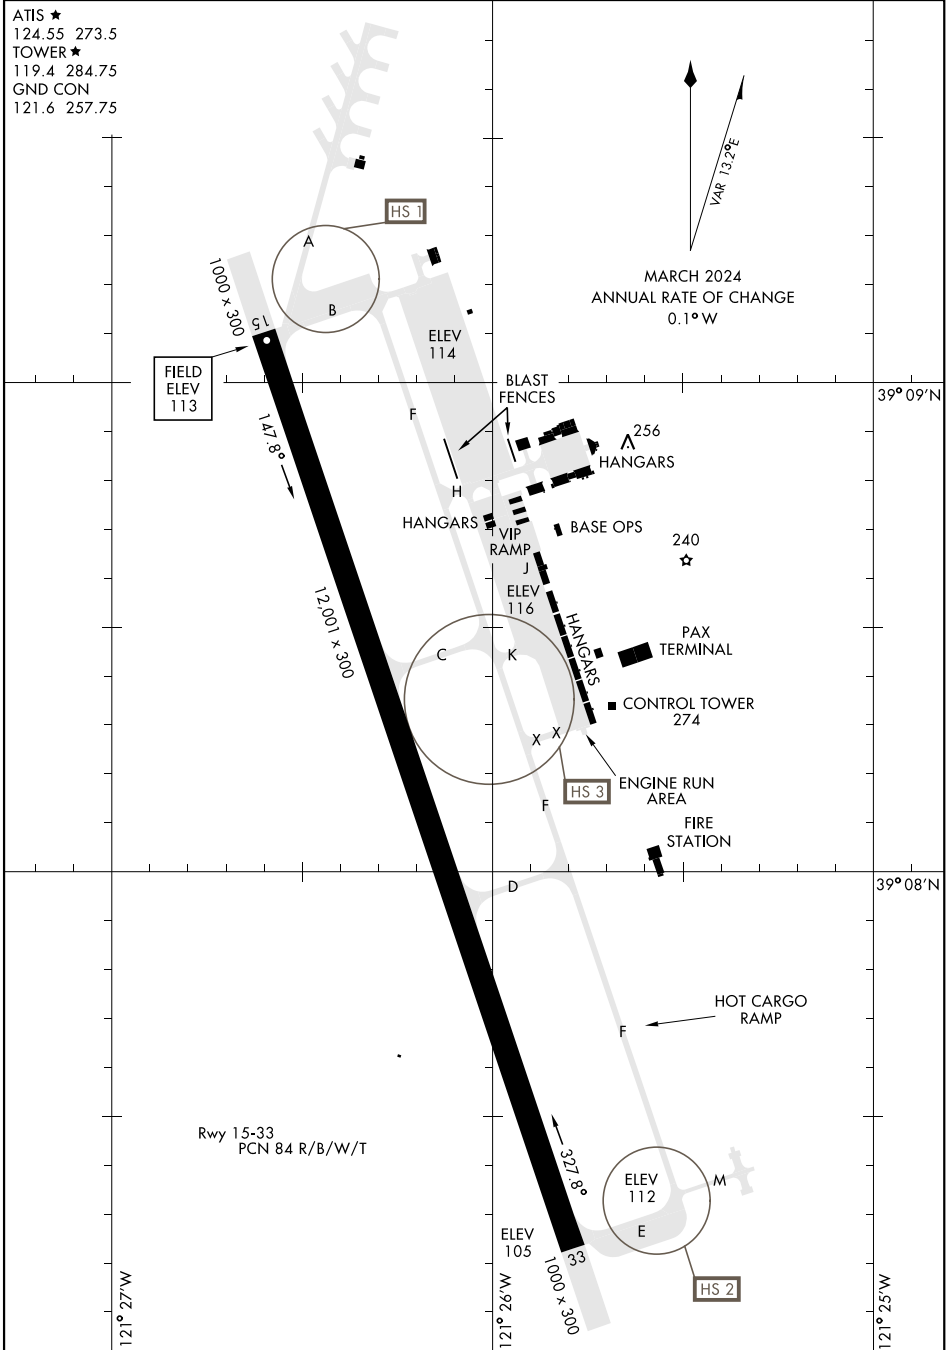

AIRPORT DIAGRAM

[USAF]

BEALE AFB (KBAB)
MARYSVILLE, CALIFORNIA

ATIS ★
 124.55 273.5
 TOWER ★
 119.4 284.75
 GND CON
 121.6 257.75

VAR 13.2°E
 MARCH 2024
 ANNUAL RATE OF CHANGE
 0.1°W

SW-2, 26 DEC 2024 to 23 JAN 2025

SW-2, 26 DEC 2024 to 23 JAN 2025

AIRPORT DIAGRAM

MARYSVILLE, CALIFORNIA
BEALE AFB (KBAB)