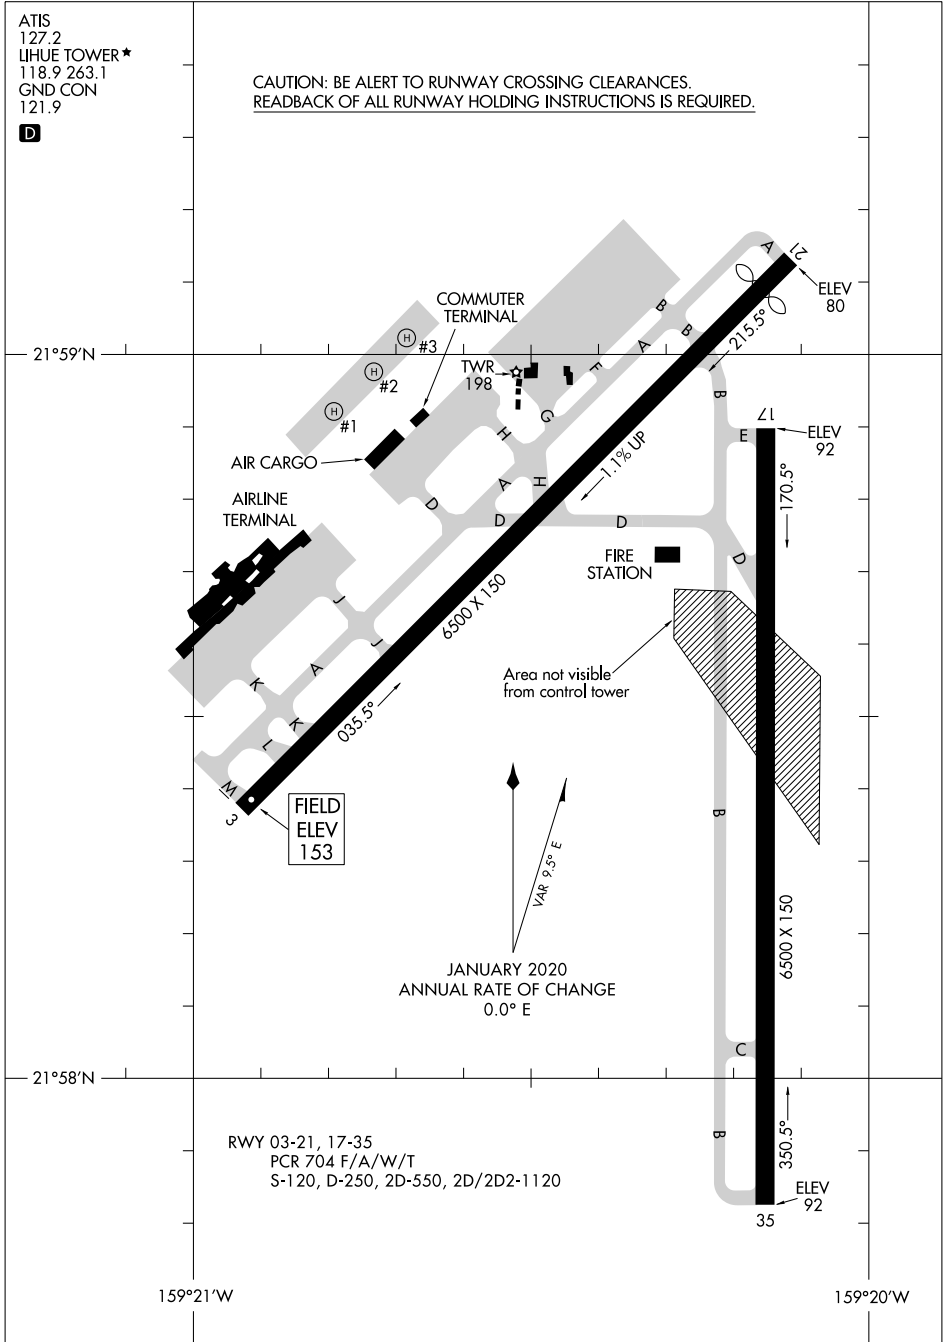

# AIRPORT DIAGRAM

AL-776 (FAA)

LIHUE (LIH)(PHLI)  
LIHUE, HAWAII

ATIS  
127.2  
LIHUE TOWER★  
118.9 263.1  
GND CON  
121.9

**D**

CAUTION: BE ALERT TO RUNWAY CROSSING CLEARANCES.  
READBCK OF ALL RUNWAY HOLDING INSTRUCTIONS IS REQUIRED.

PAC, 26 DEC 2024 to 20 FEB 2025

PAC, 26 DEC 2024 to 20 FEB 2025

RWY 03-21, 17-35  
PCR 704 F/A/W/T  
S-120, D-250, 2D-550, 2D/2D2-1120