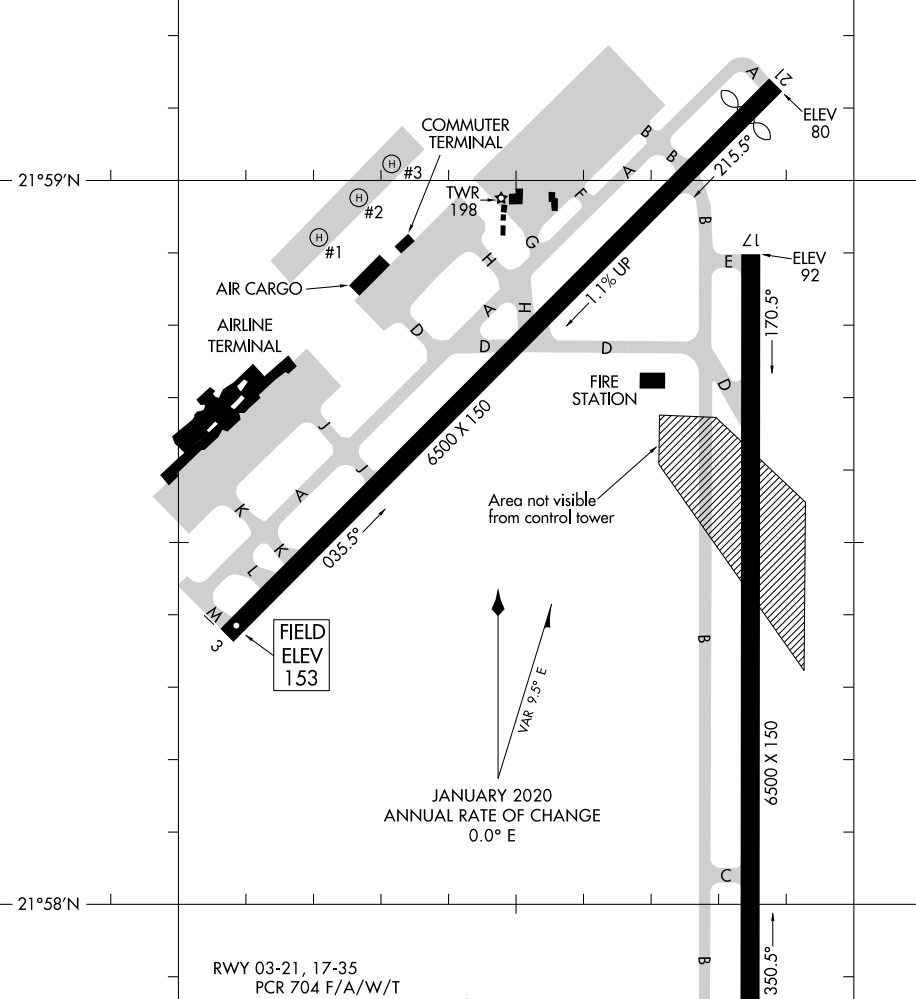

# AIRPORT DIAGRAM

AL-776 (FAA)

LIHUE (LIH)(PHLI)  
LIHUE, HAWAII

ATIS  
127.2  
LIHUE TOWER★  
118.9 263.1  
GND CON  
121.9

**D**

CAUTION: BE ALERT TO RUNWAY CROSSING CLEARANCES.  
READBCK OF ALL RUNWAY HOLDING INSTRUCTIONS IS REQUIRED.

PAC, 26 DEC 2024 to 20 FEB 2025

PAC, 26 DEC 2024 to 20 FEB 2025

RWY 03-21, 17-35  
PCR 704 F/A/W/T  
S-120, D-250, 2D-550, 2D/2D2-1120