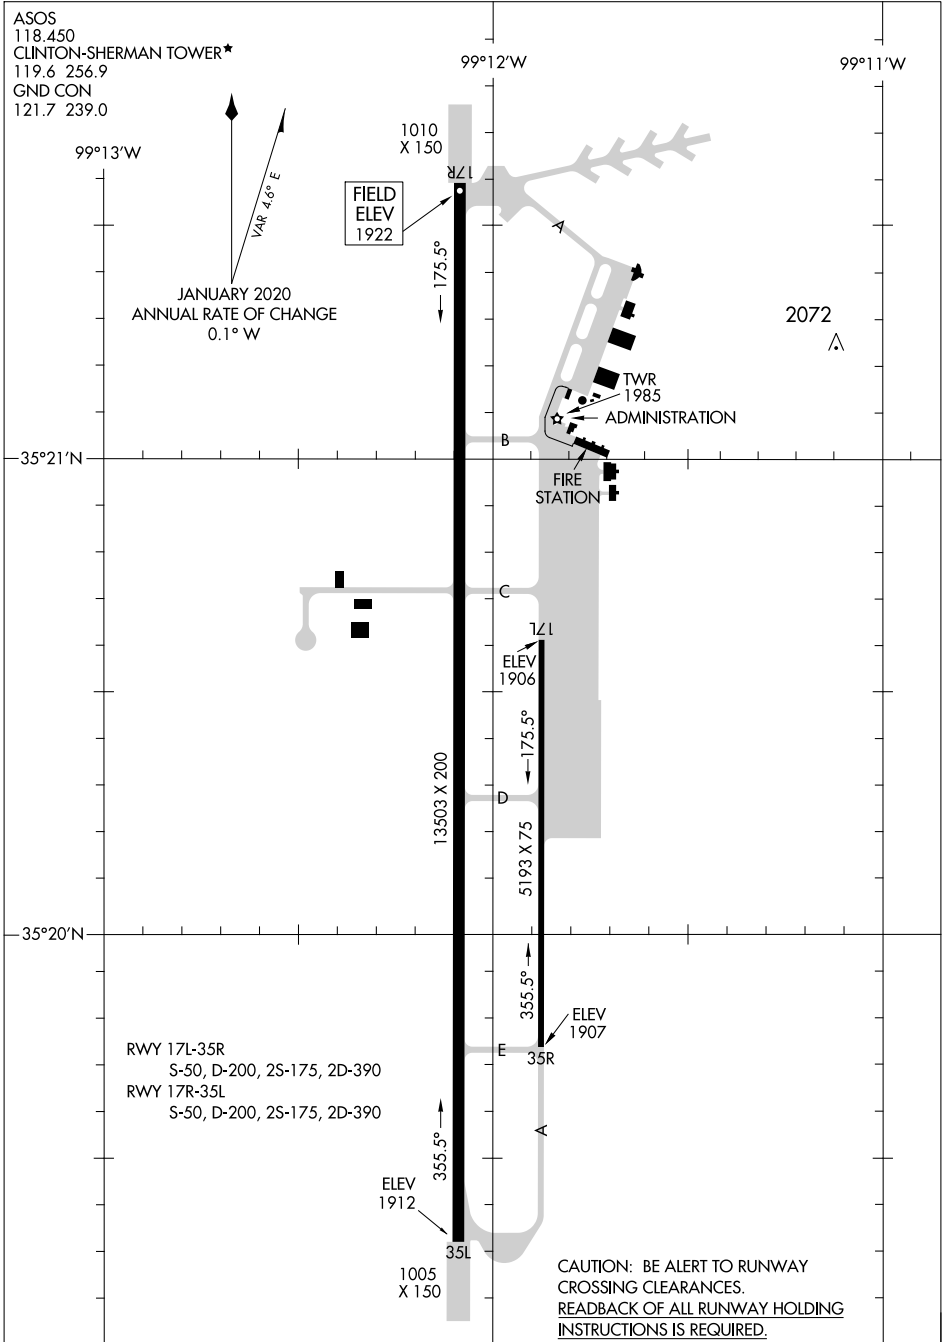

22027

AIRPORT DIAGRAM

CLINTON/SHERMAN (CSM)
BURNS FLAT, OKLAHOMA

AL-778 (FAA)

SC-1, 26 DEC 2024 to 23 JAN 2025

SC-1, 26 DEC 2024 to 23 JAN 2025

AIRPORT DIAGRAM

22027

BURNS FLAT, OKLAHOMA
CLINTON/SHERMAN (CSM)