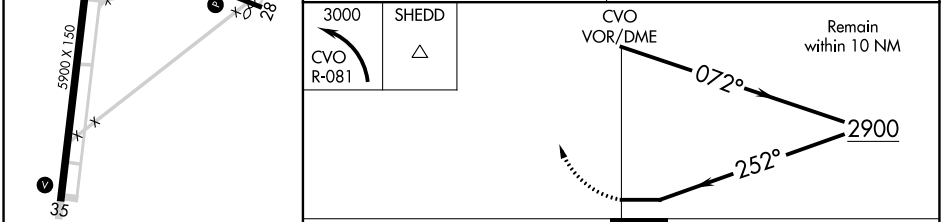

VOR/DME CVO 115.4 Chan 101	APP CRS 252°	Rwy Idg TDZE Apt Elev N/A N/A 250
--	------------------------	--

VOR-A
CORVALLIS MUNI (CVO)

⚠ When local altimeter setting not received, procedure NA.
Circling Rwy 28 NA at night.

MISSED APPROACH: Climbing left turn to 3000 on CVO VOR/DME R-081 to SHEDD INT/EUG 22.1 DME and hold, continue climb-in-hold to 3000.

AWOS-3PT 135,775	CASCADE APP CON * 127.5 348.7	UNICOM 123.075 (CTAF) 0
----------------------------	---	-----------------------------------

CATEGORY	A	B	C	D
C CIRCLING	1400-1¼ 1150 (1200-1¼)	1400-1½ 1150 (1200-1½)	1400-3	1150 (1200-3)

NW-1, 26 DEC 2024 to 23 JAN 2025

NW-1, 26 DEC 2024 to 23 JAN 2025