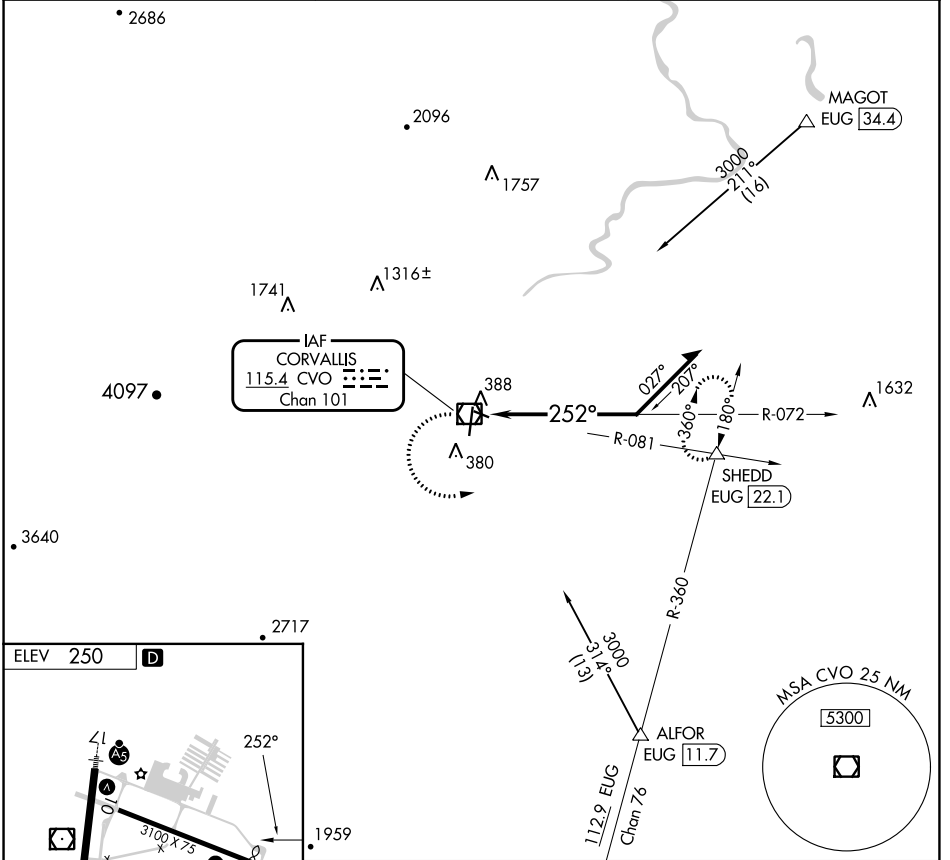

VOR/DME CVO 115.4 Chan 101	APP CRS 252°	Rwy Idg TDZE Apt Elev N/A N/A 250
--	------------------------	--

VOR-A
CORVALLIS MUNI (CVO)

⚠ When local altimeter setting not received, procedure NA.
Circling Rwy 28 NA at night.

MISSED APPROACH: Climbing left turn to 3000 on CVO VOR/DME R-081 to SHEDD INT/EUG 22.1 DME and hold, continue climb-in-hold to 3000.

AWOS-3PT 135,775	CASCADE APP CON * 127.5 348.7	UNICOM 123.075 (CTAF) 0
----------------------------	---	-----------------------------------

CATEGORY	A	B	C	D
C CIRCLING	1400-1¼ 1150 (1200-1¼)	1400-1½ 1150 (1200-1½)	1400-3	1150 (1200-3)

NW-1, 26 DEC 2024 to 23 JAN 2025

NW-1, 26 DEC 2024 to 23 JAN 2025