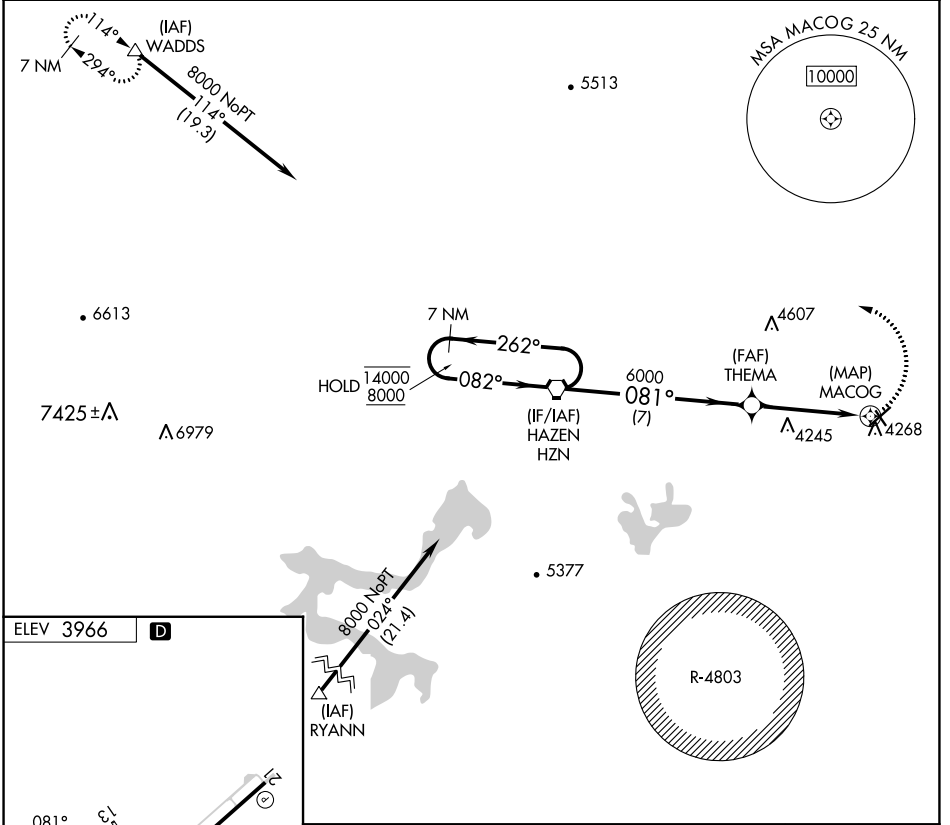

APP CRS 081°	Rwy Idg TDZE Apt Elev	N/A N/A 3966
------------------------	-----------------------------	---

RNAV (GPS)-C

FALLON MUNI (F.LX)

RNP APCH. ▼ Circling NA to Rwys 13 and 31. Circling to Rwy 21 NA at night. When local altimeter not received, use Fallon NAS altimeter setting.		MISSED APPROACH: Climbing left turn to 10100 direct WADDS and hold, continue climb-in-hold 10100.
--	--	---

AWOS-AV 118.25	KNFL ATIS * 370.925	NAVY FALLON APP CON * 120.85 360.2	UNICOM 122.8 (CTAF)
--------------------------	-------------------------------	--	-------------------------------

CATEGORY	A	B	C	D
C CIRCLING	4620-1	654 (700-1)	4620-1 ³ / ₄ 654 (700-1 ³ / ₄)	4620-2 654 (700-2)

SW-4, 26 DEC 2024 to 23 JAN 2025

SW-4, 26 DEC 2024 to 23 JAN 2025