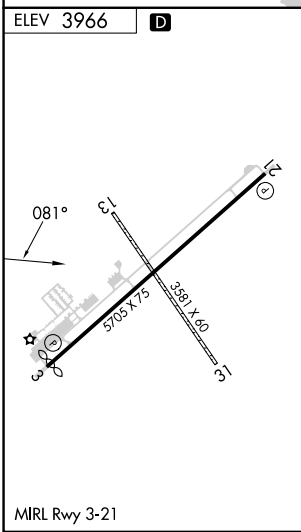

APP CRS 081°	Rwy Idg TDZE Apt Elev	N/A N/A 3966

RNAV (GPS)-C

FALLON MUNI (F.LX)

RNP APCH. ▼ Circling NA to Rwys 13 and 31. Circling to Rwy 21 NA at night. When local altimeter not received, use Fallon NAS altimeter setting.		MISSED APPROACH: Climbing left turn to 10100 direct WADDS and hold, continue climb-in-hold 10100.

AWOS-AV 118.25	KNFL ATIS * 370.925	NAVY FALLON APP CON * 120.85 360.2	UNICOM 122.8 (CTAF)

CATEGORY	A	B	C	D
C CIRCLING	4620-1	654 (700-1)	4620-1³/₄ 654 (700-1³/₄)	4620-2 654 (700-2)

SW-4, 26 DEC 2024 to 23 JAN 2025

SW-4, 26 DEC 2024 to 23 JAN 2025