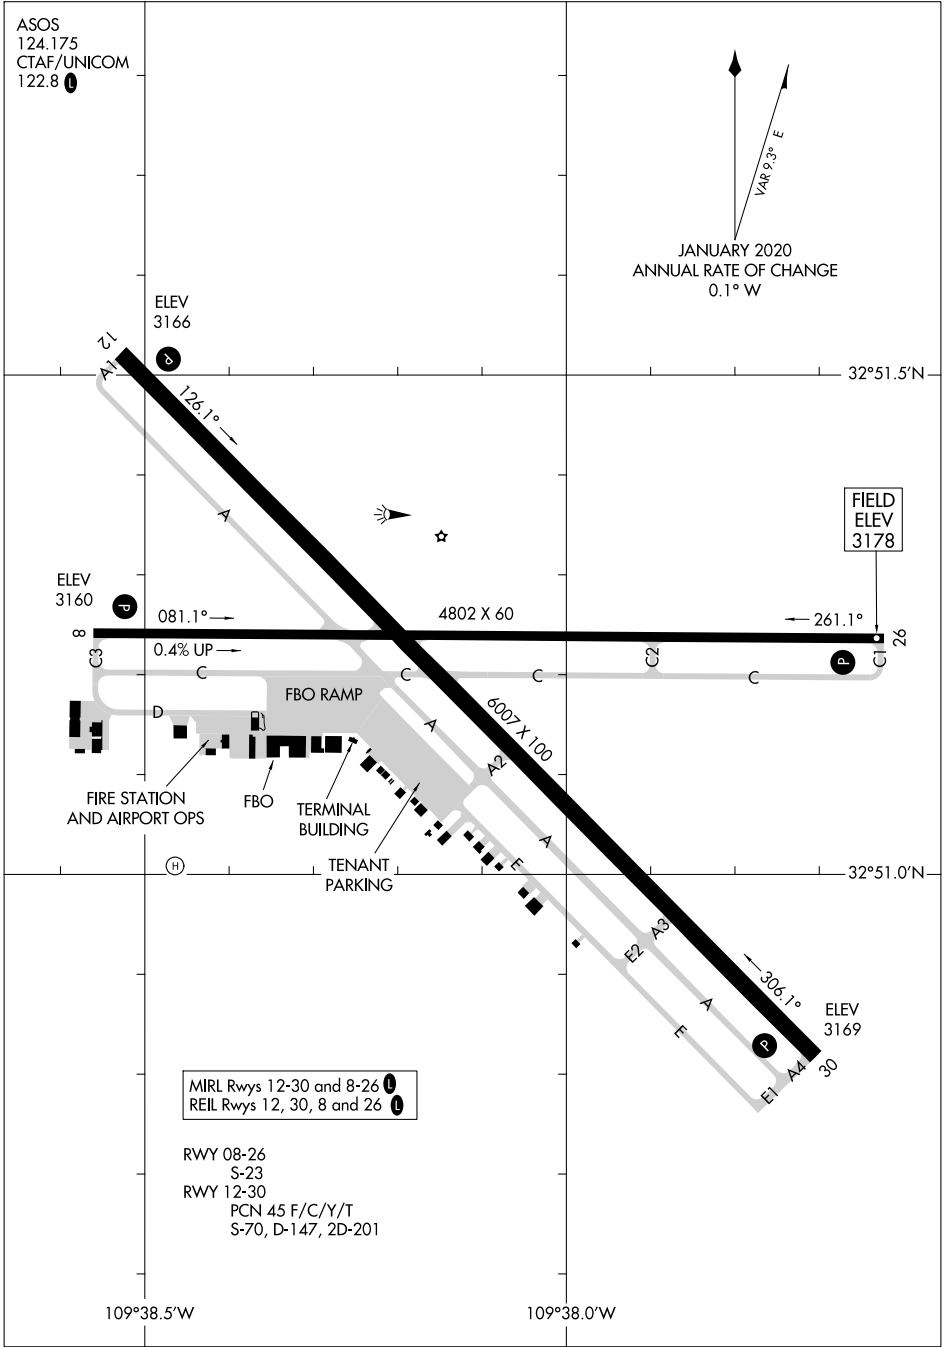

ASOS
124.175
CTAF/UNICOM
122.8

 JANUARY 2020
 ANNUAL RATE OF CHANGE
 0.1° W

SW-4, 26 DEC 2024 to 23 JAN 2025

SW-4, 26 DEC 2024 to 23 JAN 2025

MIRL Rwys 12-30 and 8-26
 REIL Rwys 12, 30, 8 and 26

RWY 08-26
 S-23
 RWY 12-30
 PCN 45 F/C/Y/T
 S-70, D-147, 2D-201