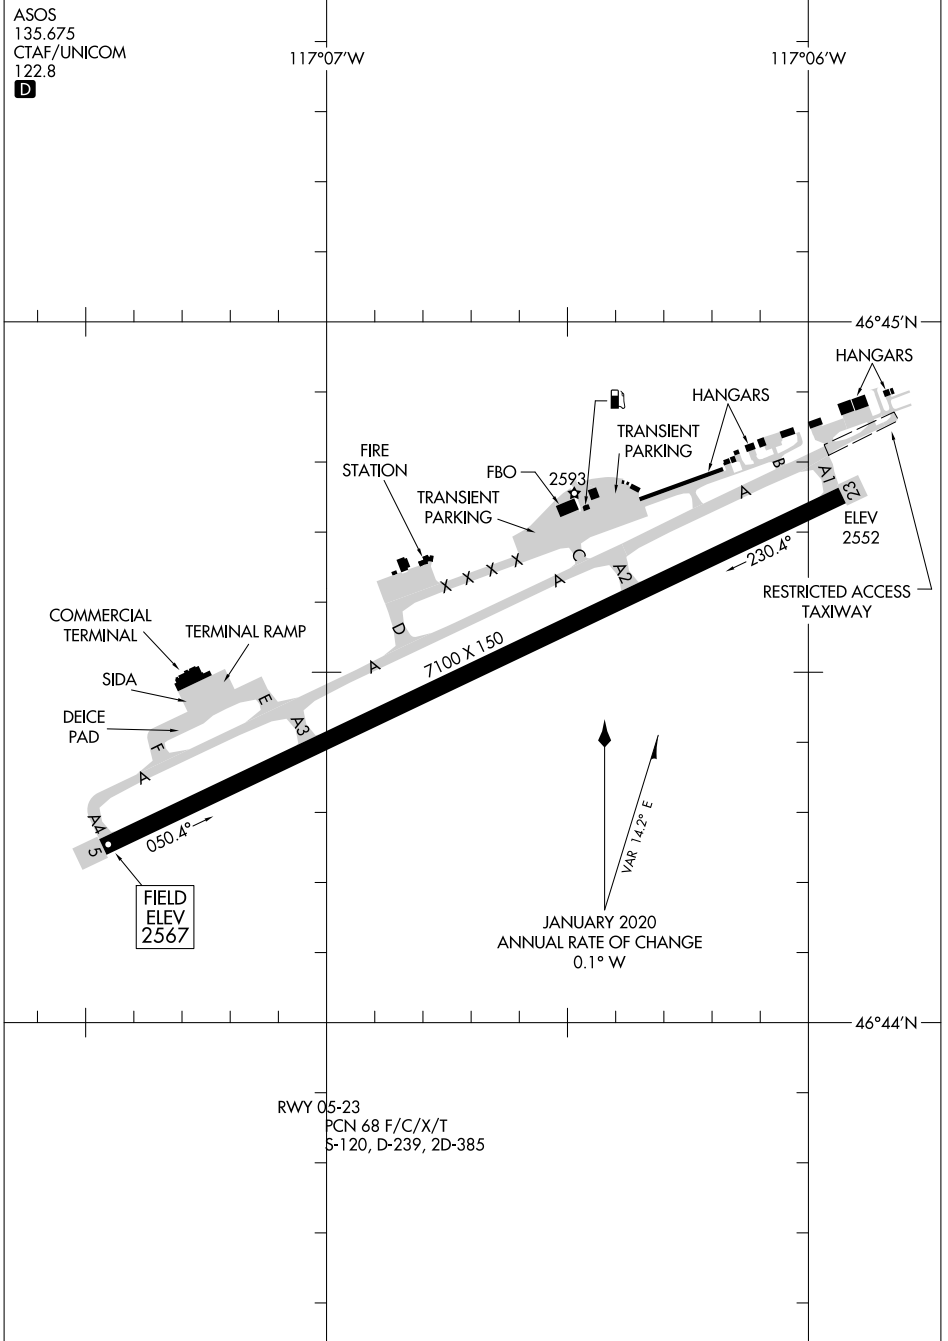

ASOS
 135.675
 CTAF/UNICOM
 122.8

D

117°07'W

117°06'W

NW-1, 26 DEC 2024 to 23 JAN 2025

NW-1, 26 DEC 2024 to 23 JAN 2025

RWY 05-23
 PCN 68 F/C/X/T
 S-120, D-239, 2D-385

JANUARY 2020
 ANNUAL RATE OF CHANGE
 0.1° W