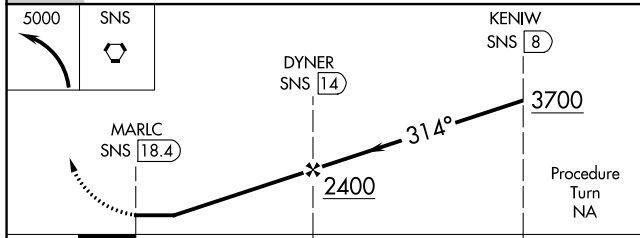

VORTAC SNS 117.3 Chan 120	APP CRS 314°	Rwy Idg TDZE Apt Elev	N/A N/A 163
--	-------------------------------	-----------------------------	--

VOR-A
WATSONVILLE MUNI (WVI)

⚠ Circling NA west of Rwy 2-20. When local altimeter setting not received, use Monterey altimeter setting and increase all MDA's 80 feet.
DME required. Circling Rwy 27 NA at night.

MISSED APPROACH: Climbing left turn to 5000 direct SNS VORTAC and hold, continue climb-in-hold to 5000.

ASOS 132.275	NORCAL APP CON 127.15 307.125	UNICOM 122.8 (CTAF)
-------------------------------	--	--------------------------------------

CATEGORY	A	B	C	D
CIRCLING	1300-1¼ 1137 (1200-1¼)	1300-1½ 1137 (1200-1½)	1300-3	1137 (1200-3)

SW-2, 26 DEC 2024 to 23 JAN 2025

SW-2, 26 DEC 2024 to 23 JAN 2025