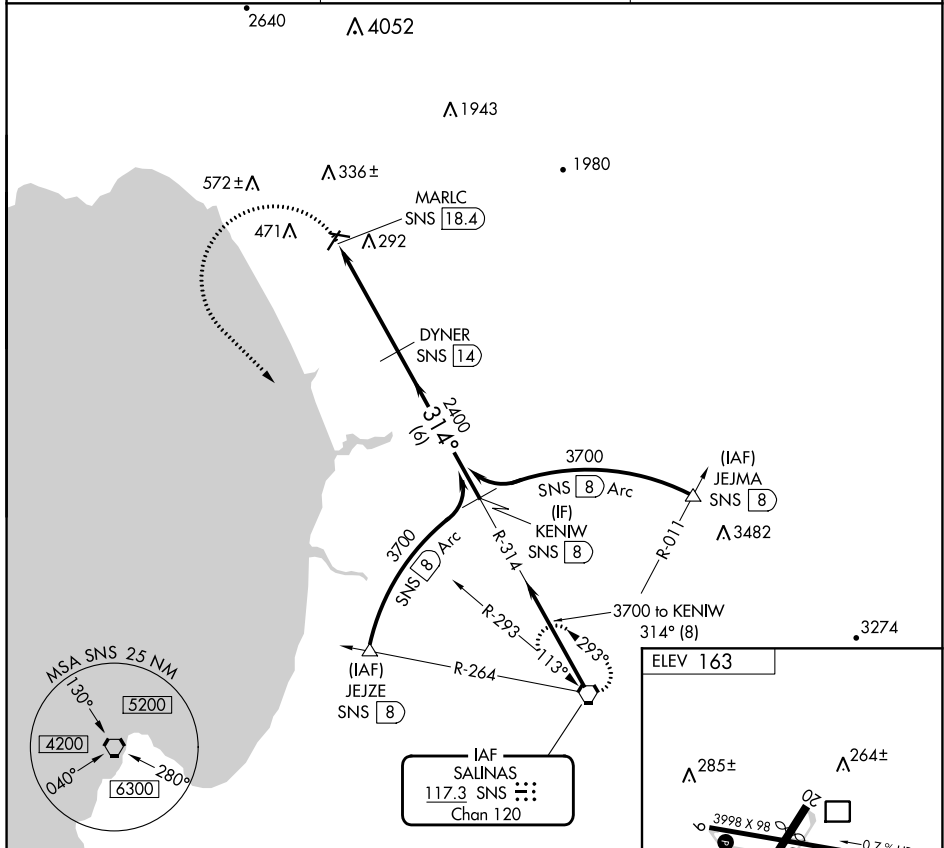

VORTAC SNS 117.3 Chan 120	APP CRS 314°	Rwy Idg TDZE Apt Elev	N/A N/A 163
--	-------------------------------	-----------------------------	--

VOR-A
WATSONVILLE MUNI (WVI)

⚠ Circling NA west of Rwy 2-20. When local altimeter setting not received, use Monterey altimeter setting and increase all MDA's 80 feet.
DME required. Circling Rwy 27 NA at night.

MISSED APPROACH: Climbing left turn to 5000 direct SNS VORTAC and hold, continue climb-in-hold to 5000.

ASOS 132.275	NORCAL APP CON 127.15 307.125	UNICOM 122.8 (CTAF)
-------------------------------	--	--------------------------------------

CATEGORY	A	B	C	D
CIRCLING	1300-1¼ 1137 (1200-1¼)	1300-1½ 1137 (1200-1½)	1300-3	1137 (1200-3)

SW-2, 26 DEC 2024 to 23 JAN 2025

SW-2, 26 DEC 2024 to 23 JAN 2025