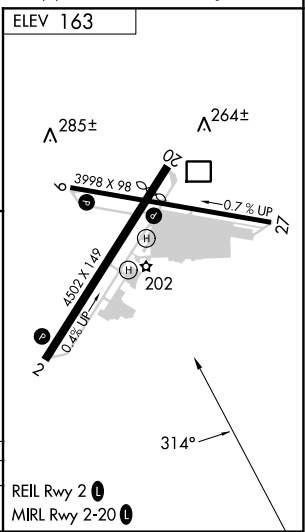

VORTAC SNS 117.3 Chan 120	APP CRS 314°	Rwy Idg TDZE Apt Elev	N/A N/A 163
--	-------------------------------	-----------------------------	--

VOR-A
WATSONVILLE MUNI (WVI)

⚠ Circling NA west of Rwy 2-20. When local altimeter setting not received, use Monterey altimeter setting and increase all MDA's 80 feet.
DME required. Circling Rwy 27 NA at night.

MISSED APPROACH: Climbing left turn to 5000 direct SNS VORTAC and hold, continue climb-in-hold to 5000.

ASOS 132.275	NORCAL APP CON 127.15 307.125	UNICOM 122.8 (CTAF)
-------------------------------	--	--------------------------------------

CATEGORY	A	B	C	D
CIRCLING	1300-1¼ 1137 (1200-1¼)	1300-1½ 1137 (1200-1½)	1300-3	1137 (1200-3)

SW-2, 26 DEC 2024 to 23 JAN 2025

SW-2, 26 DEC 2024 to 23 JAN 2025