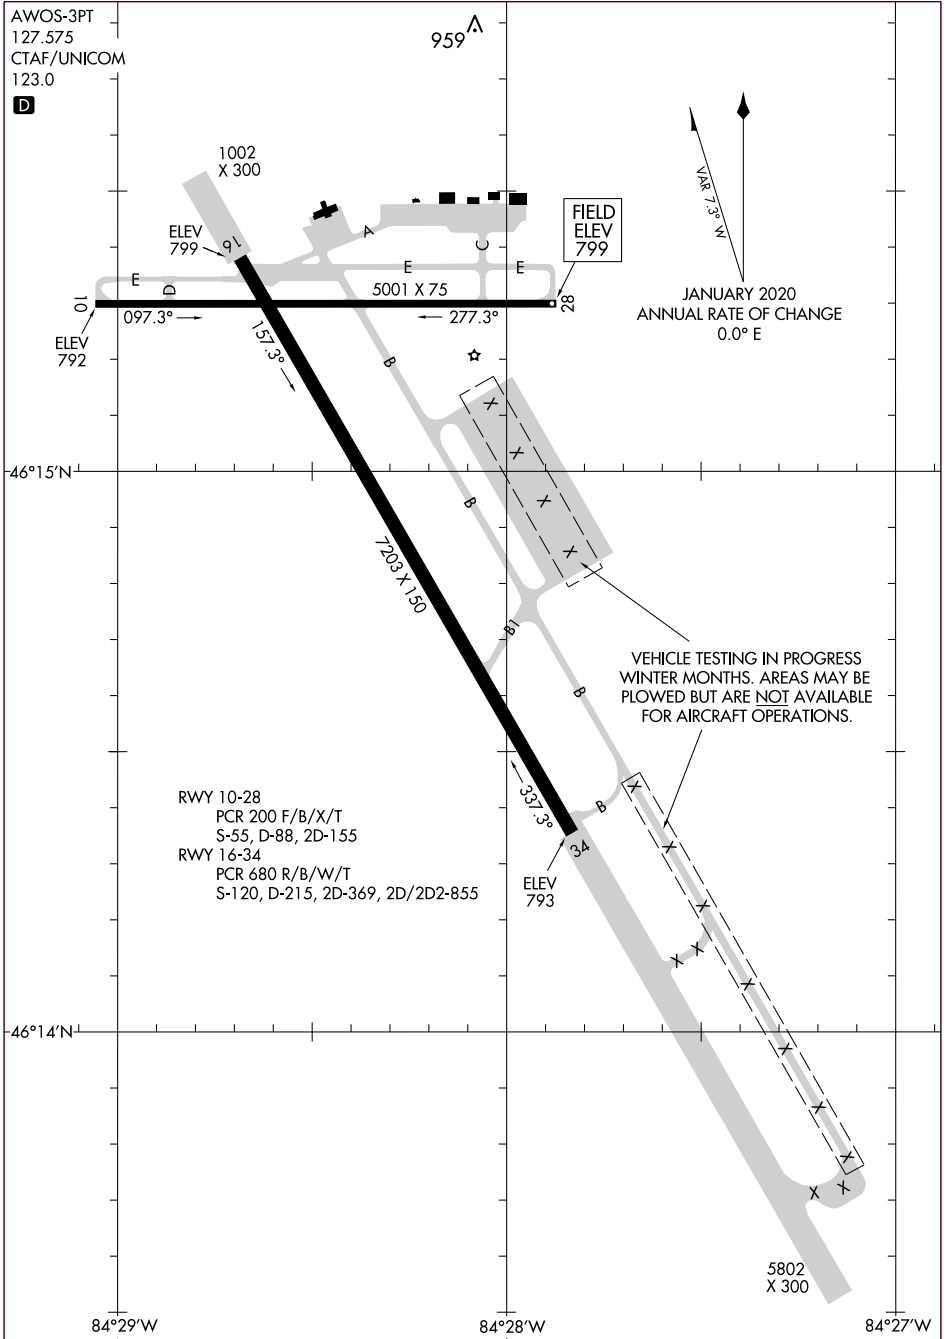

24305

AIRPORT DIAGRAM

CHIPPEWA COUNTY INTL (CIU)
SAULT STE MARIE, MICHIGAN

AL-810 (FAA)

AWOS-3PT
127.575
CTAF/UNICOM
123.0

EC-1, 26 DEC 2024 to 23 JAN 2025

EC-1, 26 DEC 2024 to 23 JAN 2025

AIRPORT DIAGRAM
24305

SAULT STE MARIE, MICHIGAN
CHIPPEWA COUNTY INTL (CIU)