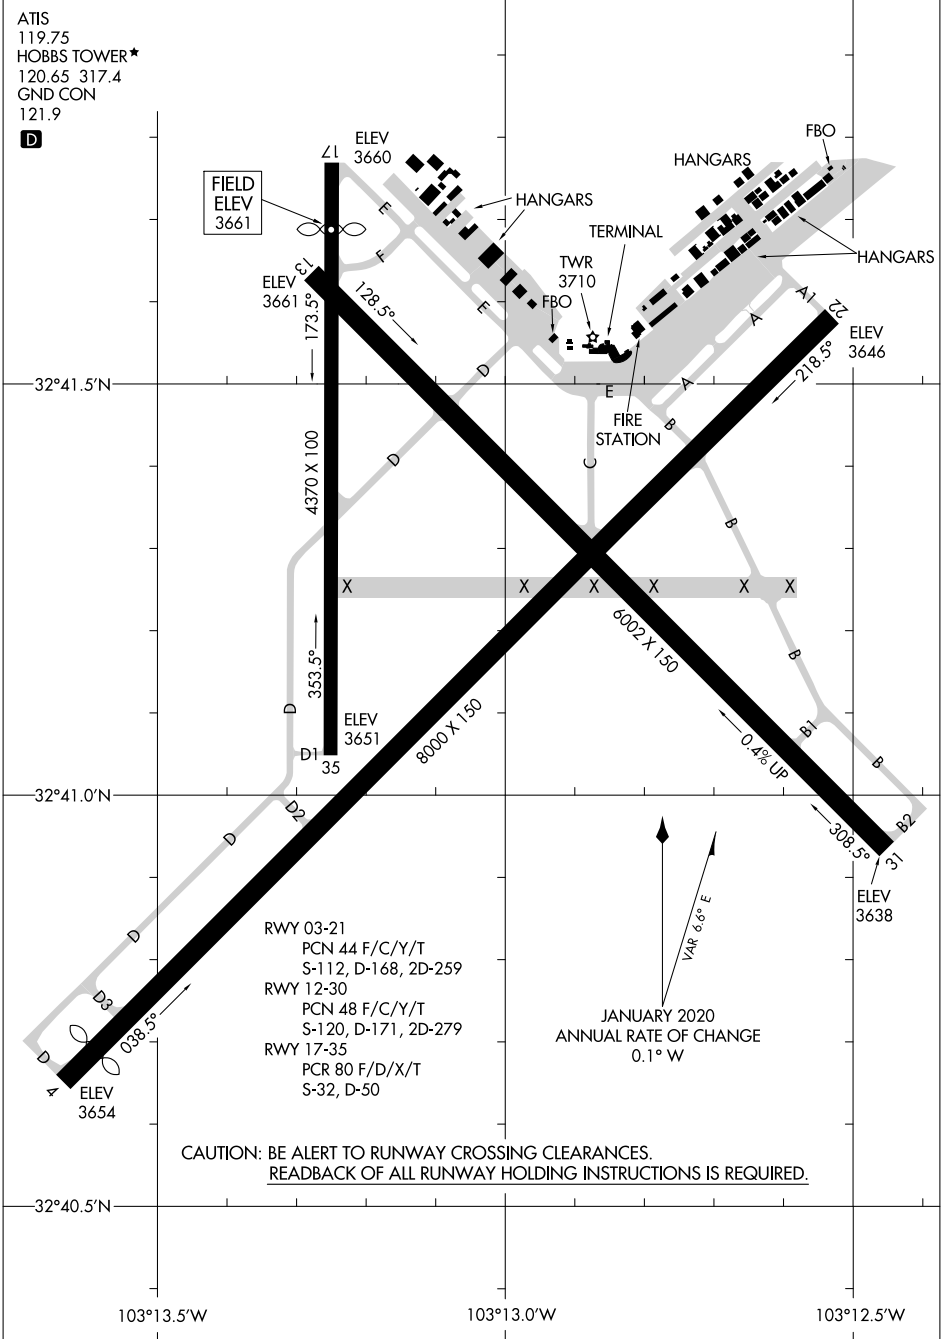

24361

AIRPORT DIAGRAM

AL-851 (FAA)

LEA COUNTY RGNL (HOB)
HOBBS, NEW MEXICO

ATIS
119.75
HOBBS TOWER*
120.65 317.4
GND CON
121.9

SW-1, 26 DEC 2024 to 23 JAN 2025

SW-1, 26 DEC 2024 to 23 JAN 2025

AIRPORT DIAGRAM

24361

HOBBS, NEW MEXICO
LEA COUNTY RGNL (HOB)