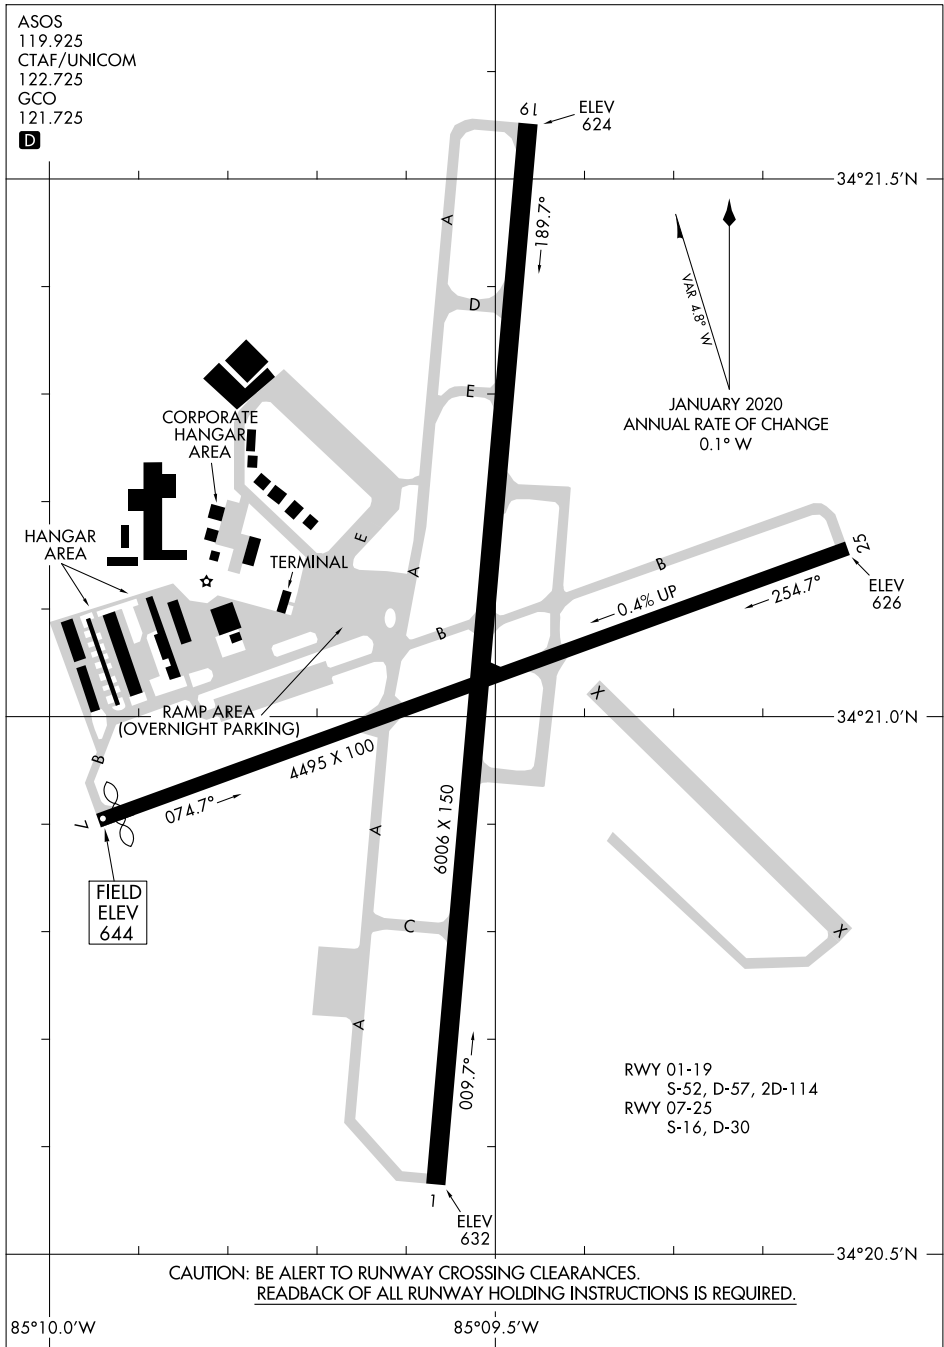

22139

AIRPORT DIAGRAM

RICHARD B RUSSELL RGNL - J H TOWERS FLD (R.M.G)

AL-855 (FAA)

ROME, GEORGIA

ASOS
119.925
CTAF/UNICOM
122.725
GCO
121.725

D

SE-4, 26 DEC 2024 to 23 JAN 2025

SE-4, 26 DEC 2024 to 23 JAN 2025

CAUTION: BE ALERT TO RUNWAY CROSSING CLEARANCES.
READBACK OF ALL RUNWAY HOLDING INSTRUCTIONS IS REQUIRED.

AIRPORT DIAGRAM

22139

RICHARD B RUSSELL RGNL - J H TOWERS FLD (R.M.G)

ROME, GEORGIA