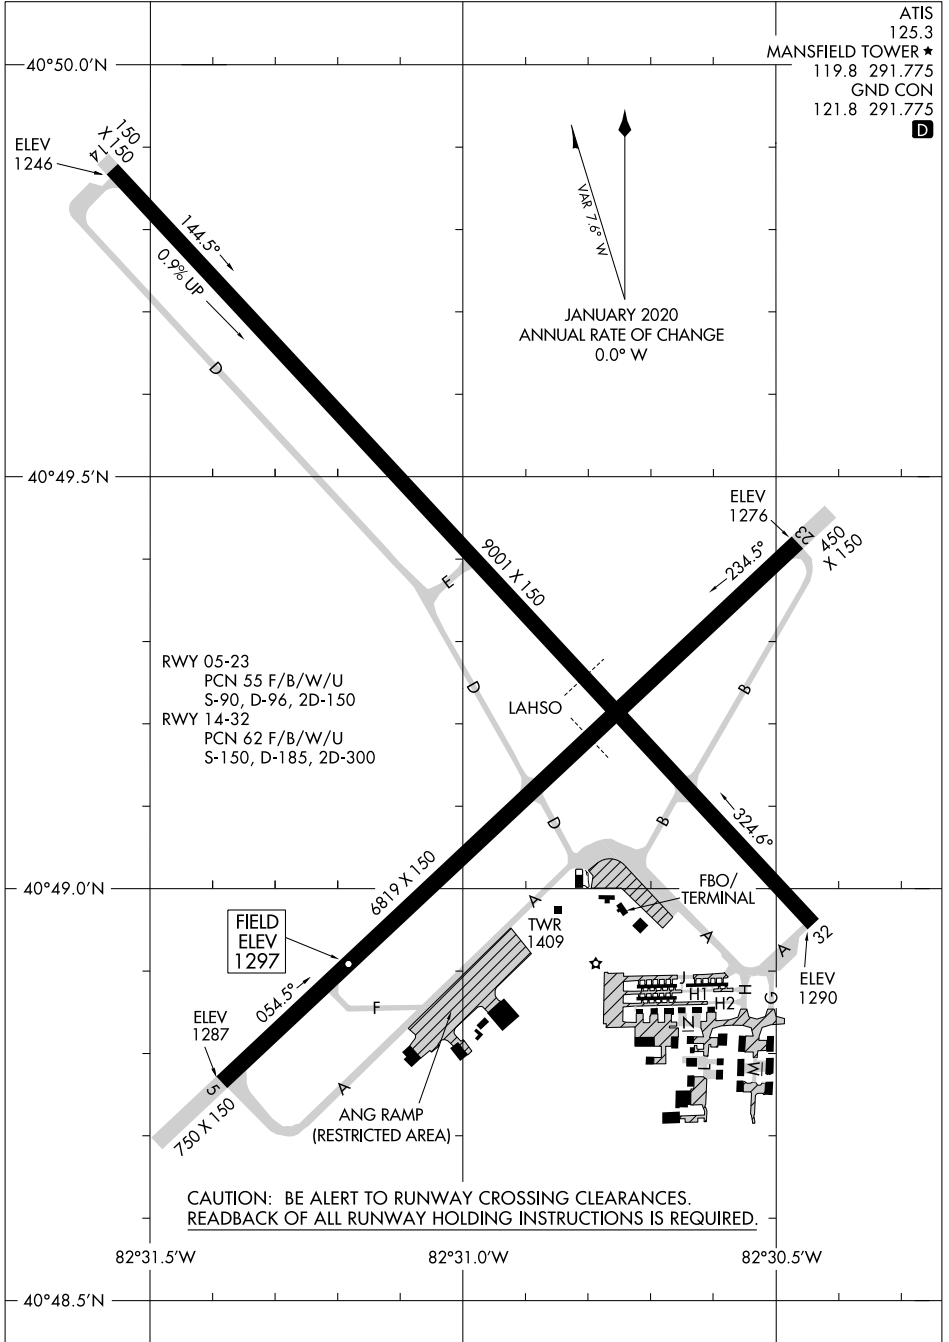

24305

AIRPORT DIAGRAM

AL-860 (FAA)

MANSFIELD LAHM RGNL (MFD)
MANSFIELD, OHIO

ATIS 125.3
 MANSFIELD TOWER ★ 119.8 291.775
 GND CON 121.8 291.775

EC-2, 26 DEC 2024 to 23 JAN 2025

EC-2, 26 DEC 2024 to 23 JAN 2025

AIRPORT DIAGRAM

24305

MANSFIELD, OHIO
MANSFIELD LAHM RGNL (MFD)