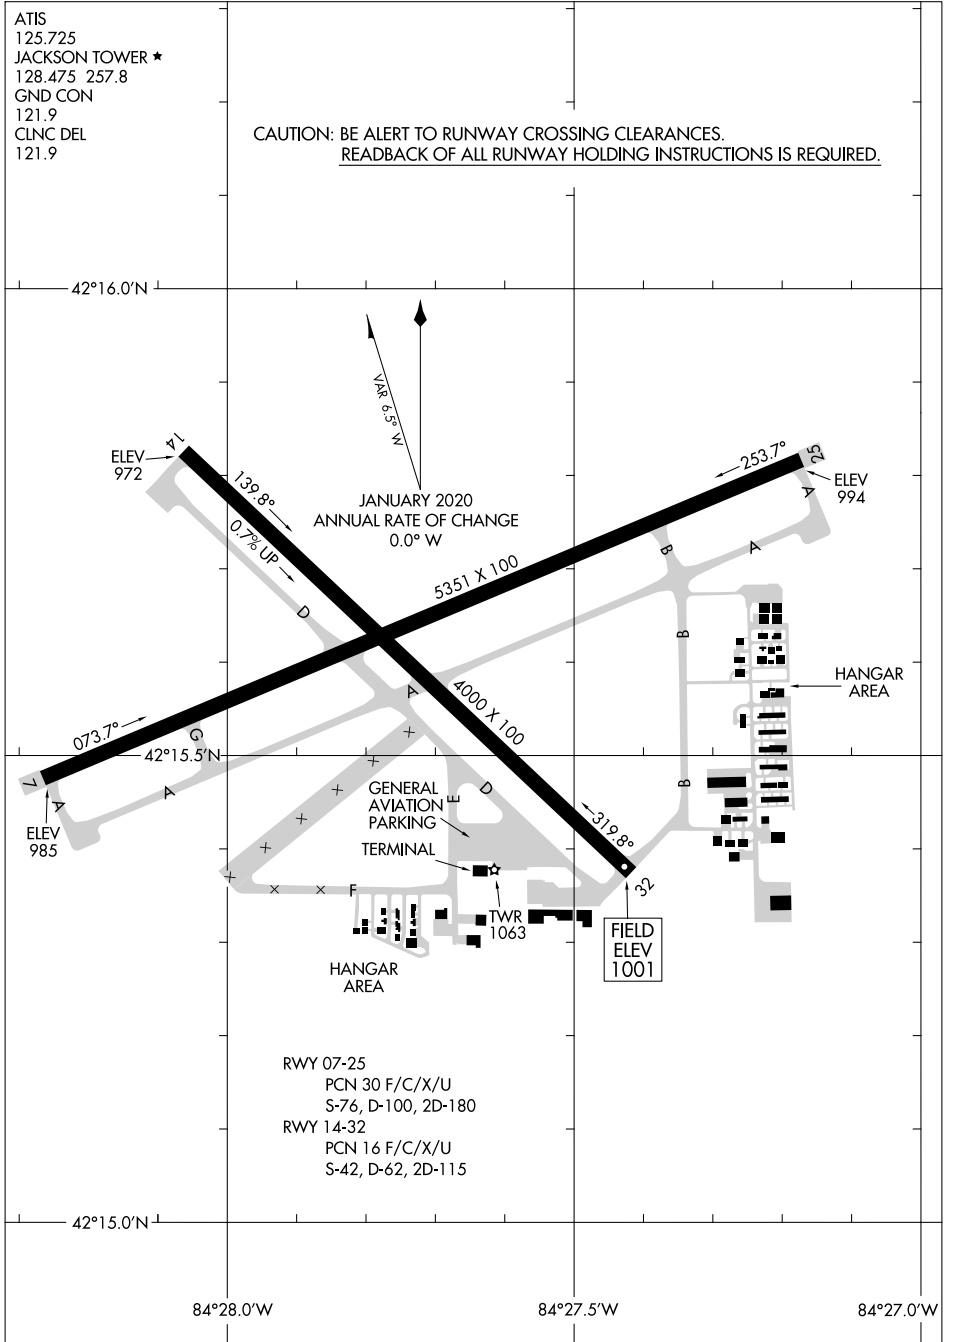

23222

# AIRPORT DIAGRAM

JACKSON COUNTY/REYNOLDS FLD (JXN)

AL-861 (FAA)

JACKSON, MICHIGAN

ATIS  
 125.725  
 JACKSON TOWER ★  
 128.475 257.8  
 GND CON  
 121.9  
 CLNC DEL  
 121.9

CAUTION: BE ALERT TO RUNWAY CROSSING CLEARANCES.  
READBACK OF ALL RUNWAY HOLDING INSTRUCTIONS IS REQUIRED.

EC-1, 26 DEC 2024 to 23 JAN 2025

EC-1, 26 DEC 2024 to 23 JAN 2025

RWY 07-25  
 PCN 30 F/C/X/U  
 S-76, D-100, 2D-180  
 RWY 14-32  
 PCN 16 F/C/X/U  
 S-42, D-62, 2D-115

# AIRPORT DIAGRAM

23222

JACKSON, MICHIGAN

JACKSON COUNTY/REYNOLDS FLD (JXN)