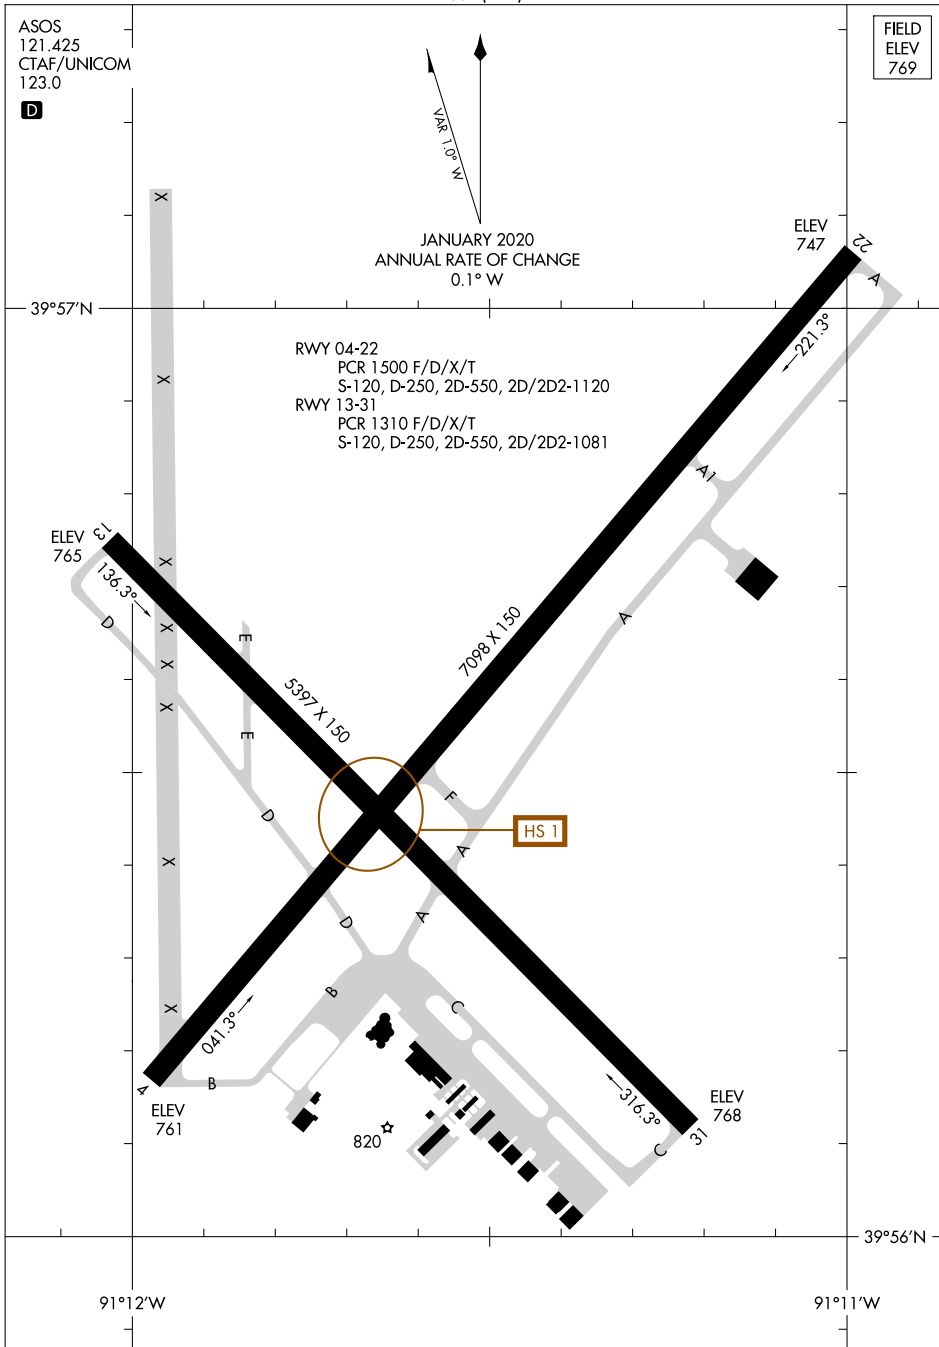

24361

AIRPORT DIAGRAM

QUINCY RGNL-BALDWIN FLD (UIW)
QUINCY, ILLINOIS

AL-862 (FAA)

ASOS
121.425
CTAF/UNICOM
123.0

FIELD
ELEV
769

D

JANUARY 2020
ANNUAL RATE OF CHANGE
0.1° W

RWY 04-22
PCR 1500 F/D/X/T
S-120, D-250, 2D-550, 2D/2D2-1120

RWY 13-31
PCR 1310 F/D/X/T
S-120, D-250, 2D-550, 2D/2D2-1081

EC-3, 26 DEC 2024 to 23 JAN 2025

EC-3, 26 DEC 2024 to 23 JAN 2025

AIRPORT DIAGRAM

24361