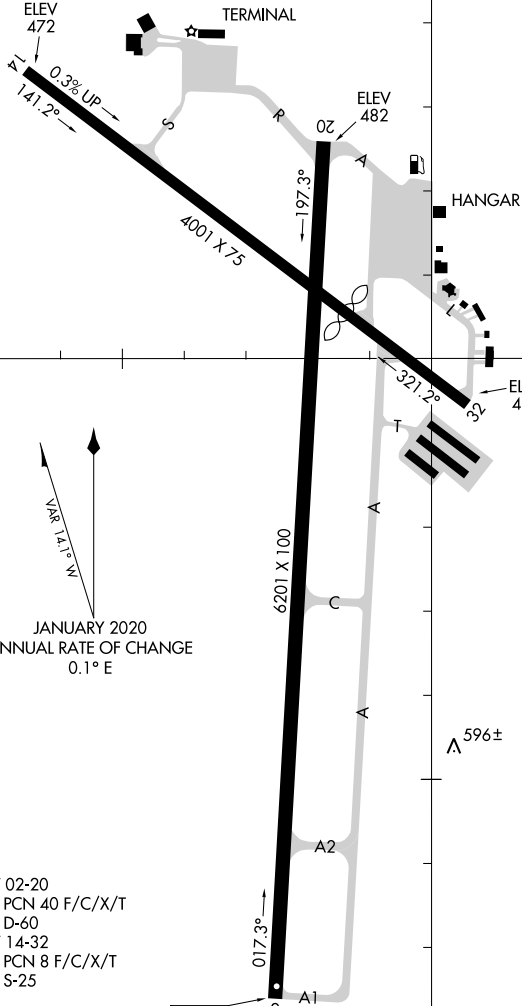

22083

# AIRPORT DIAGRAM

AL-868 (FAA)

DILLANT/HOPKINS (EEN)  
KEENE, NEW HAMPSHIRE

AWOS-3PT  
119.025  
CTAF/UNICOM  
123.0

VAR 141.1° M  
 JANUARY 2020  
 ANNUAL RATE OF CHANGE  
 0.1° E

RWY 02-20  
 PCN 40 F/C/X/T  
 D-60  
 RWY 14-32  
 PCN 8 F/C/X/T  
 S-25

FIELD  
 ELEV  
 488

NE-1, 26 DEC 2024 to 23 JAN 2025

NE-1, 26 DEC 2024 to 23 JAN 2025

72°17'W

72°16'W

42°53'N

42°54'N

# AIRPORT DIAGRAM

22083

KEENE, NEW HAMPSHIRE  
DILLANT/HOPKINS (EEN)