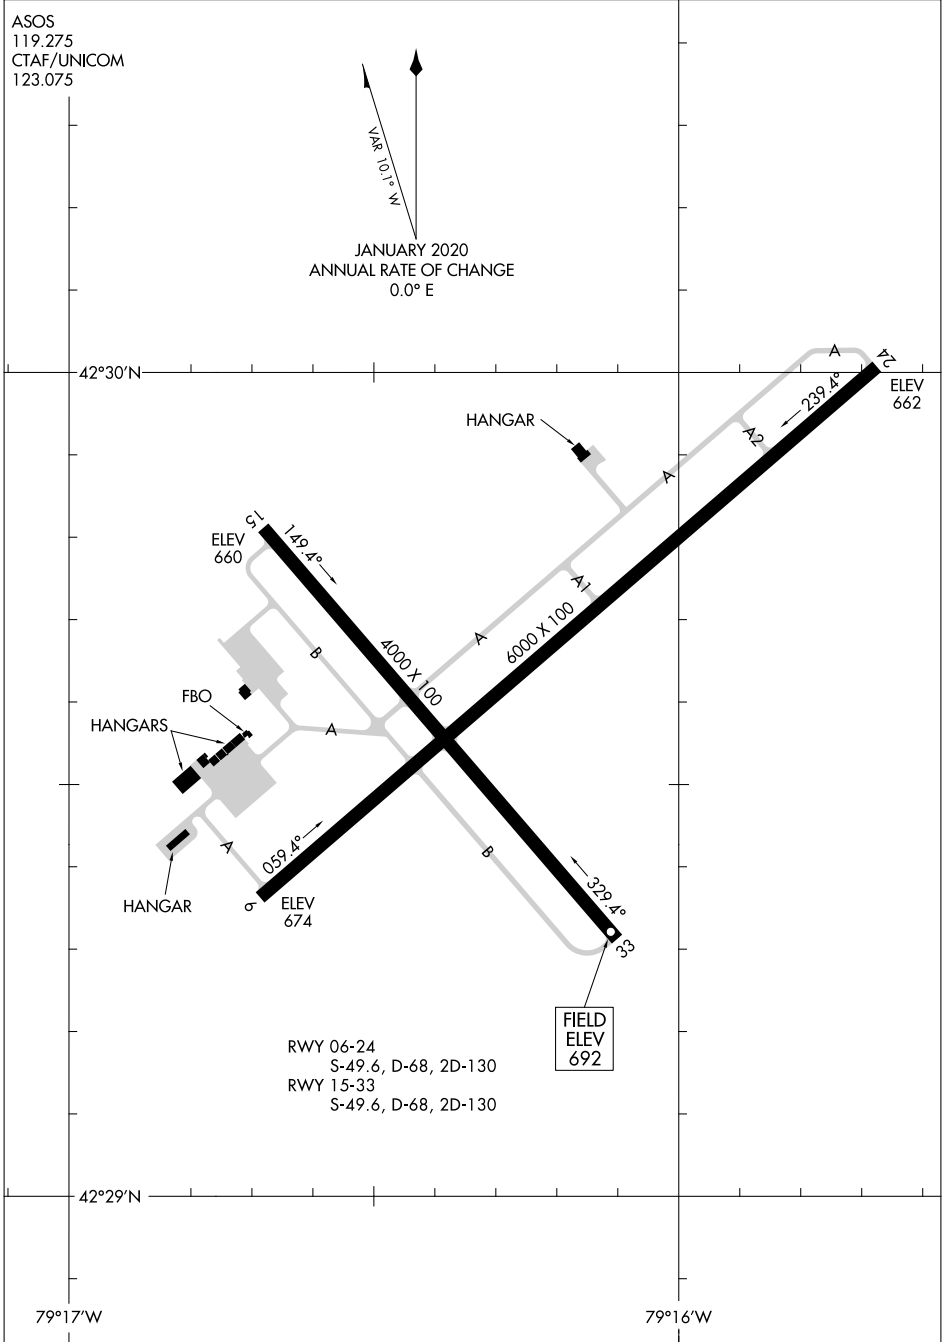

23110
AIRPORT DIAGRAM

CHAUTAUQUA COUNTY/DUNKIRK (DKK)
DUNKIRK, NY

AL-880 (FAA)

ASOS
119.275
CTAF/UNICOM
123.075

MAG. 10.1° W
JANUARY 2020
ANNUAL RATE OF CHANGE
0.0° E

NE-2, 26 DEC 2024 to 23 JAN 2025

NE-2, 26 DEC 2024 to 23 JAN 2025

AIRPORT DIAGRAM
23110

CHAUTAUQUA COUNTY/DUNKIRK (DKK)
DUNKIRK, NY