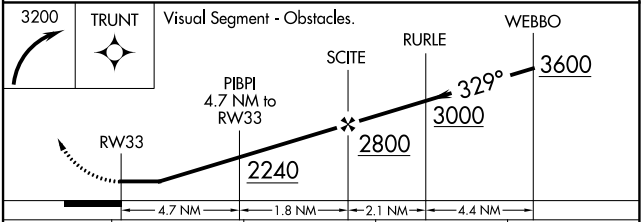

APP CRS	Rwy Idg	4000
329°	TDZE	692
	Apt Elev	692

RNAV (GPS) RWY 33

CHAUTAUGUA COUNTY/DUNKIRK (DKK)

RNP APCH.

⚠ Circling Cat D NA southeast of Rwy 6 and southwest of Rwy 33.
 Rwy 33 helicopter visibility reduction below 1 SM NA.
❄ -22°C Straight-In Rwy 33 NA at night, Circling Rwy 6, 24, 33 NA at night.

MISSED APPROACH: Climbing right turn to 3200 direct TRUNT and hold.

ASOS 119.275	BUFFALO APP CON 126.5 317.6	UNICOM 123.075 (CTAF) 0
------------------------	---------------------------------------	-----------------------------------