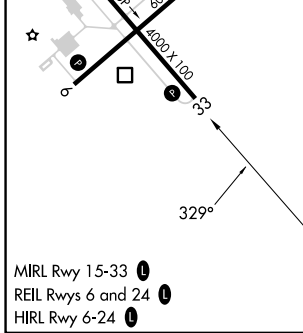

APP CRS	Rwy Idg	4000
329°	TDZE	692
	Apt Elev	692

RNAV (GPS) RWY 33

CHAUTAUGUA COUNTY/DUNKIRK (DKK)

RNP APCH.

⚠ Circling Cat D NA southeast of Rwy 6 and southwest of Rwy 33.
 Rwy 33 helicopter visibility reduction below 1 SM NA.
❄ -22°C Straight-In Rwy 33 NA at night, Circling Rwy 6, 24, 33 NA at night.

MISSED APPROACH: Climbing right turn to 3200 direct TRUNT and hold.

ASOS 119.275	BUFFALO APP CON 126.5 317.6	UNICOM 123.075 (CTAF) 0
------------------------	---------------------------------------	-----------------------------------

CATEGORY	A	B	C	D
LNAV MDA	1860-1¼ 1168 (1200-1¼)	1860-1½ 1168 (1200-1½)	1860-3	1168 (1200-3)
C CIRCLING	1860-1¼ 1168 (1200-1¼)	1860-1½ 1168 (1200-1½)	1860-3	2140-3 1448 (1500-3)

NE-2, 26 DEC 2024 to 23 JAN 2025