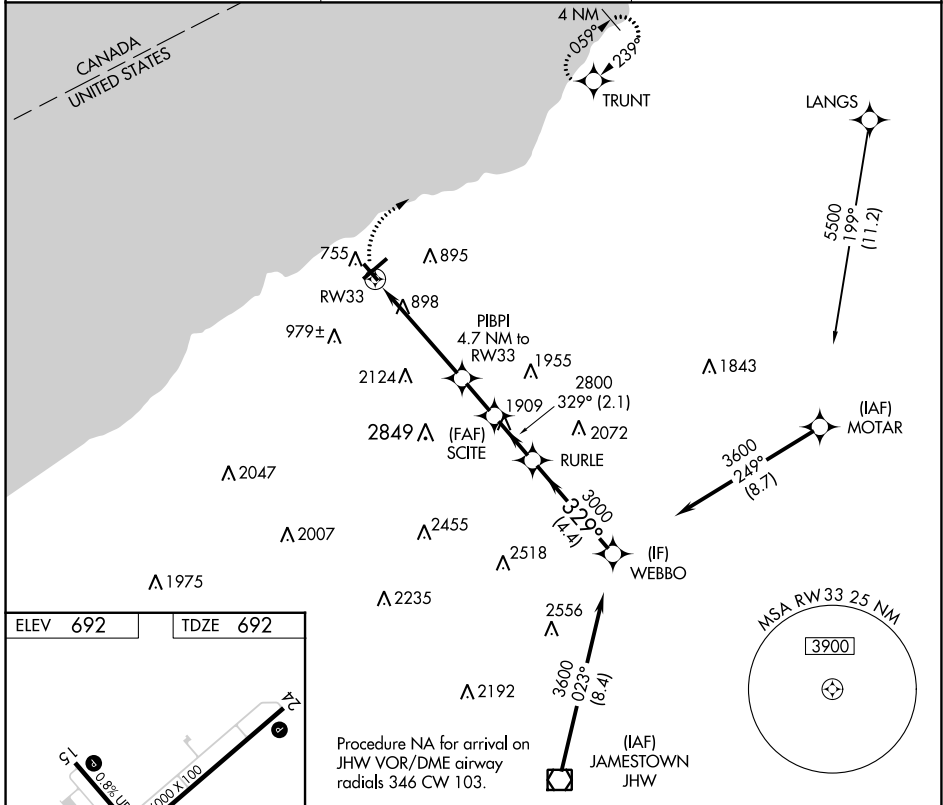

APP CRS	Rwy Idg	4000
329°	TDZE	692
	Apt Elev	692

RNAV (GPS) RWY 33

CHAUTAUGUA COUNTY/DUNKIRK (DKK)

RNP APCH.

⚠ Circling Cat D NA southeast of Rwy 6 and southwest of Rwy 33.
 Rwy 33 helicopter visibility reduction below 1 SM NA.
❄ -22°C Straight-In Rwy 33 NA at night, Circling Rwy 6, 24, 33 NA at night.

MISSED APPROACH: Climbing right turn to 3200 direct TRUNT and hold.

ASOS 119.275	BUFFALO APP CON 126.5 317.6	UNICOM 123.075 (CTAF) 0
------------------------	---------------------------------------	-----------------------------------

CATEGORY	A	B	C	D
LNAV MDA	1860-1¼ 1168 (1200-1¼)	1860-1½ 1168 (1200-1½)	1860-3	1168 (1200-3)
C CIRCLING	1860-1¼ 1168 (1200-1¼)	1860-1½ 1168 (1200-1½)	1860-3	2140-3 1448 (1500-3)

NE-2, 26 DEC 2024 to 23 JAN 2025

NE-2, 26 DEC 2024 to 23 JAN 2025