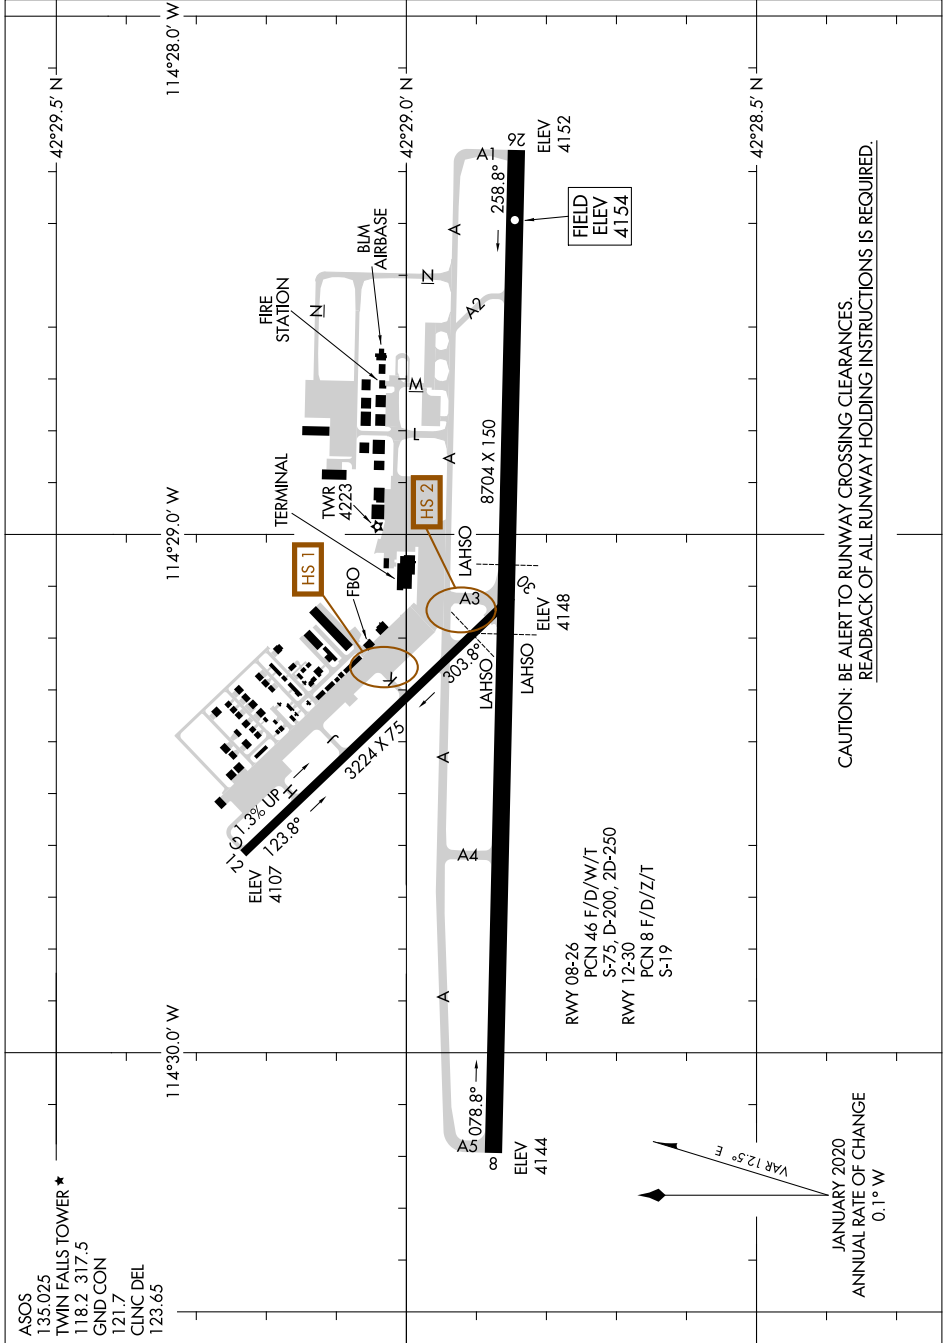

# AIRPORT DIAGRAM

AL-885 (FAA)

JOSLIN FLD/MAGIC VALLEY RGNL (TWF)  
TWIN FALLS, IDAHO

NW-1, 26 DEC 2024 to 23 JAN 2025

# AIRPORT DIAGRAM

TWIN FALLS, IDAHO  
JOSLIN FLD/MAGIC VALLEY RGNL (TWF)

NW-1, 26 DEC 2024 to 23 JAN 2025