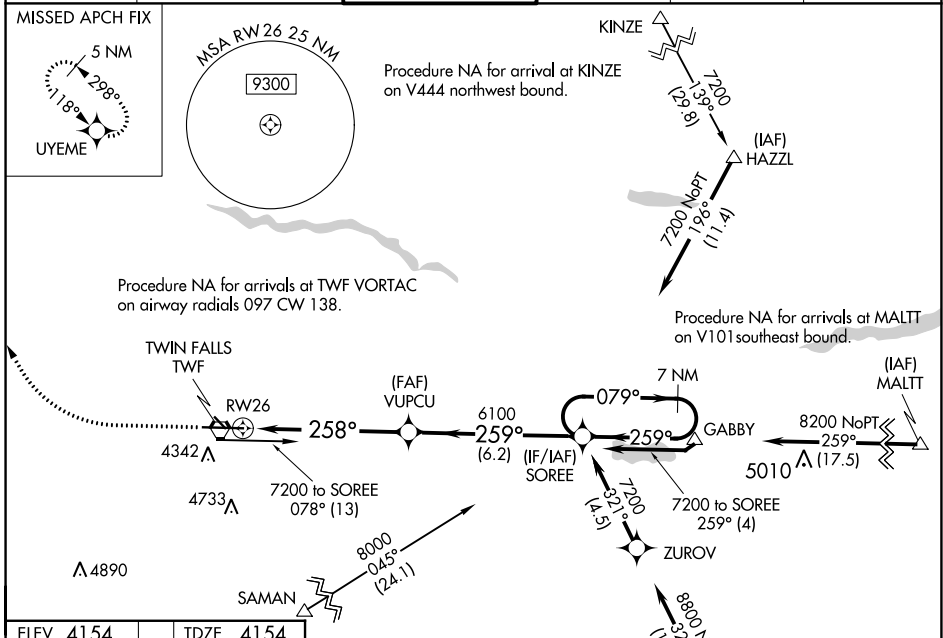

WAAS CH 56311 W26A	APP CRS 258°	Rwy Idg 8704 TDZE 4154 Apt Elev 4154
--	------------------------	---

RNAV (GPS) RWY 26
JOSLIN FLD/MAGIC VALLEY RGNL (TWF)

<p>⚠ Circling to Rwy 30 NA at night. ⚠ For uncompensated Baro-VNAV systems, LNAV/VNAV NA below -16°C (4°F) or above 49°C (121°F). DME/DME RNP-0.3 NA.</p>	<p>MALSR </p>	<p>MISSED APPROACH: Climb to 4700 then climbing right turn to 6000 direct UYEME and hold.</p>
---	-------------------	---

ASOS 135.025	TWIN FALLS APP CON * 126.7 353.75	TWIN FALLS TOWER * 118.2 (CTAF) 0 317.5	GND CON 121.7	CLNC DEL 123.65	UNICOM 122.95
------------------------	---	---	-------------------------	---------------------------	-------------------------

ELEV 4154	TDZE 4154
-----------	-----------

4700	6000	UYEME	
* LNAV only		* 1.5 NM to RW26	
1.5 NM	4.4 NM	6.2 NM	

CATEGORY	A	B	C	D
LPV DA		4354-1/2	200 (200-1/2)	
LNAV/VNAV DA		4533-3/4	379 (400-3/4)	
LNAV MDA	4680-1/2	526 (600-1/2)	4680-1	526 (600-1)
C CIRCLING	4700-1 546 (600-1)	4780-1 626 (700-1)	5160-3	1006 (1100-3)

NW-1, 26 DEC 2024 to 23 JAN 2025

NW-1, 26 DEC 2024 to 23 JAN 2025