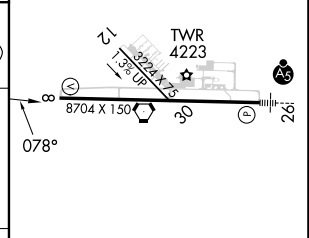

VORTAC TWF 113.1 Chan 78	APP CRS 078°	Rwy Idg TDZE Apt Elev	8704 4149 4154
--	------------------------	-----------------------------	---

VOR/DME RWY 8
JOSLIN FLD/MAGIC VALLEY RGNL (TWF)

⚠ Circling to Rwy 30 NA at night. VDP NA with Jerome altimeter setting. When local altimeter setting not received, use Jerome altimeter setting and increase all MDA 60 feet and S-8 Cats C and D visibility ¼ mile and Circling Cat C visibility ¼ mile.

⚠ MISSED APPROACH: Climbing left turn to 6000 on heading 245° and TWF R-314 to WALL/TWF 11 DME and hold.

ASOS 135.025	TWIN FALLS APP CON* 126.7 353.75	TWIN FALLS TOWER* 118.2 (CTAF) 0 317.5	GND CON 121.7	CLNC DEL 123.65	UNICOM 122.95
------------------------	--	--	-------------------------	---------------------------	-------------------------

CATEGORY	A	B	C	D
S-8	4560-1	411 (500-1)	4560-1 1/8	411 (500-1 1/8)
C CIRCLING	4700-1 546 (600-1)	4780-1 626 (700-1)	5100-2 3/4 946 (1000-2 3/4)	5100-3 946 (1000-3)

REIL Rwy 8 **0**
HIRL Rwy 8-26 **0**

NW-1, 26 DEC 2024 to 23 JAN 2025