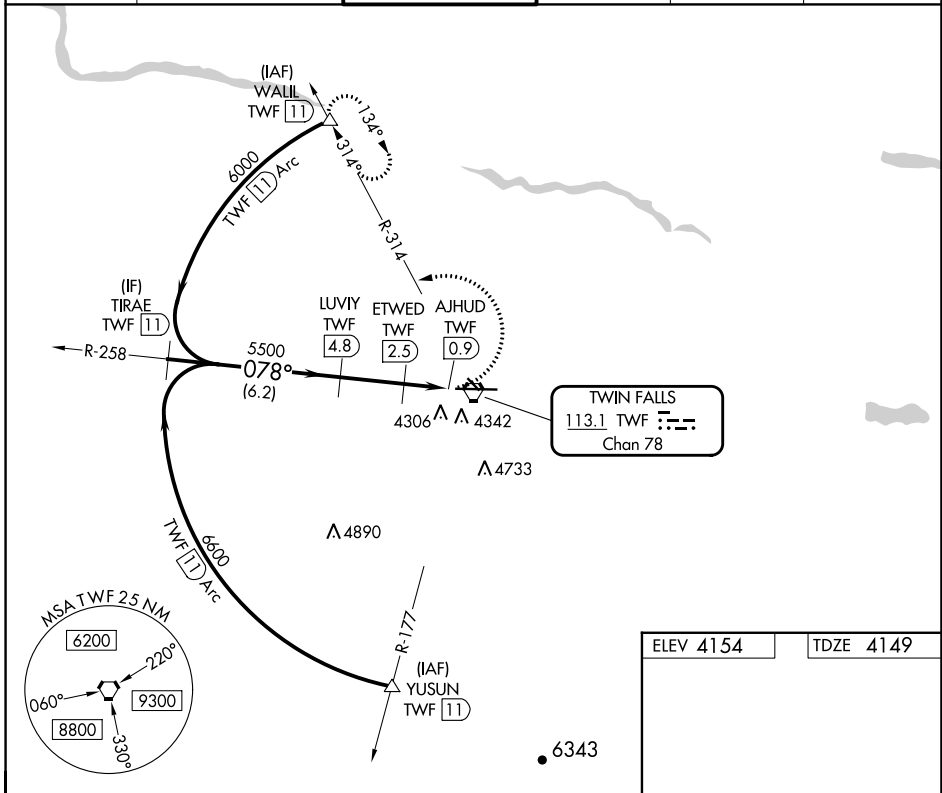

VORTAC TWF 113.1 Chan 78	APP CRS 078°	Rwy Idg TDZE Apt Elev	8704 4149 4154
--	------------------------	-----------------------------	---

VOR/DME RWY 8
JOSLIN FLD/MAGIC VALLEY RGNL (TWF)

⚠ Circling to Rwy 30 NA at night. VDP NA with Jerome altimeter setting. When local altimeter setting not received, use Jerome altimeter setting and increase all MDA 60 feet and S-8 Cats C and D visibility ¼ mile and Circling Cat C visibility ¼ mile.

⚠ MISSED APPROACH: Climbing left turn to 6000 on heading 245° and TWF R-314 to WALL/TWF 11 DME and hold.

ASOS 135.025	TWIN FALLS APP CON* 126.7 353.75	TWIN FALLS TOWER* 118.2 (CTAF) 0 317.5	GND CON 121.7	CLNC DEL 123.65	UNICOM 122.95
------------------------	--	--	-------------------------	---------------------------	-------------------------

CATEGORY	A	B	C	D
S-8	4560-1	411 (500-1)	4560-1 1/8	411 (500-1 1/8)
C CIRCLING	4700-1 546 (600-1)	4780-1 626 (700-1)	5100-2 3/4 946 (1000-2 3/4)	5100-3 946 (1000-3)

REIL Rwy 8 **0**
HIRL Rwy 8-26 **0**

NW-1, 26 DEC 2024 to 23 JAN 2025

NW-1, 26 DEC 2024 to 23 JAN 2025