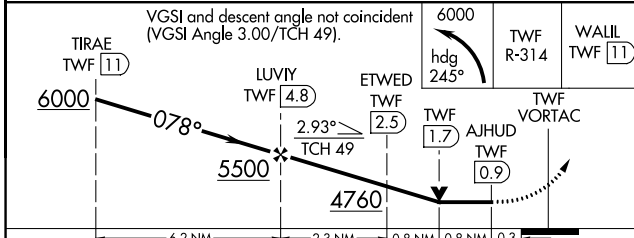

VORTAC TWF 113.1 Chan 78	APP CRS 078°	Rwy Idg TDZE Apt Elev	8704 4149 4154
--	------------------------	-----------------------------	---

VOR/DME RWY 8
JOSLIN FLD/MAGIC VALLEY RGNL (TWF)

⚠ Circling to Rwy 30 NA at night. VDP NA with Jerome altimeter setting. When local altimeter setting not received, use Jerome altimeter setting and increase all MDA 60 feet and S-8 Cats C and D visibility ¼ mile and Circling Cat C visibility ¼ mile.

⚠ MISSED APPROACH: Climbing left turn to 6000 on heading 245° and TWF R-314 to WALL/TWF 11 DME and hold.

ASOS 135.025	TWIN FALLS APP CON* 126.7 353.75	TWIN FALLS TOWER* 118.2 (CTAF) 0 317.5	GND CON 121.7	CLNC DEL 123.65	UNICOM 122.95
------------------------	--	--	-------------------------	---------------------------	-------------------------