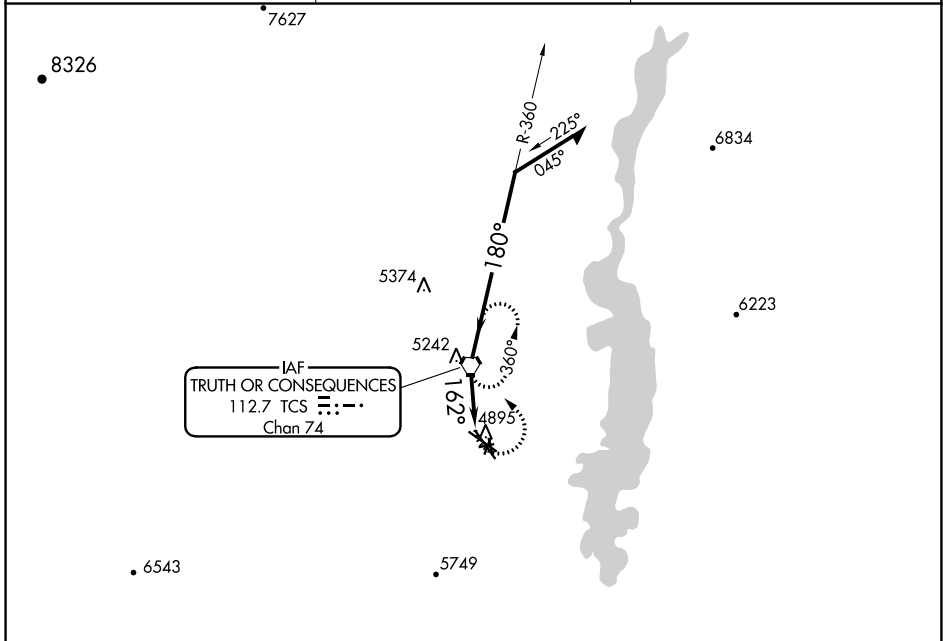

VORTAC TCS 112.7 Chan 74	APP CRS 162°	Rwy Idg TDZE Apt Elev 4862	N/A N/A 4862
--	------------------------	--	---

VOR-A

TRUTH OR CONSEQUENCES MUNI (TCS)

⚠ Circling NA to Rwys 1, 7, 11, 15, 19, 25, 29 and 33. MISSED APPROACH: Climbing left turn to 8300 direct TCS VORTAC and hold, continue climb-in-hold to 8300.

ASOS 120.675	ALBUQUERQUE CENTER 128.2 285.5	UNICOM 122.8 (CTAF) 0
------------------------	--	--

IAF
TRUTH OR CONSEQUENCES
112.7 TCS
Chan 74

FAF to MAP 2.4 NM						
Knots	60	90	120	150	180	
Min:Sec	2:24	1:36	1:12	0:58	0:48	
CATEGORY	A		B		C	D
CIRCLING	5560-1 698 (700-1)		5580-2 718 (800-2)		6000-3 1138 (1200-3)	

SW-1, 26 DEC 2024 to 23 JAN 2025

SW-1, 26 DEC 2024 to 23 JAN 2025