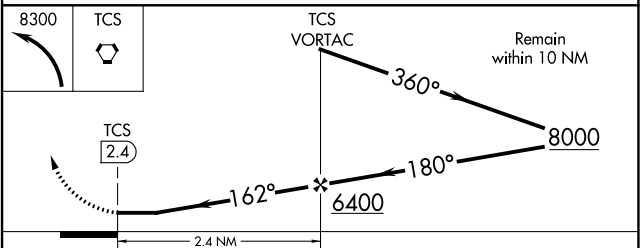

VORTAC TCS 112.7 Chan 74	APP CRS 162°	Rwy Idg TDZE Apt Elev 4862	N/A N/A 4862
--	------------------------	--	---

VOR-A

TRUTH OR CONSEQUENCES MUNI (TCS)

⚠ Circling NA to Rwys 1, 7, 11, 15, 19, 25, 29 and 33. MISSED APPROACH: Climbing left turn to 8300 direct TCS VORTAC and hold, continue climb-in-hold to 8300.

ASOS 120.675	ALBUQUERQUE CENTER 128.2 285.5	UNICOM 122.8 (CTAF) 0
------------------------	--	--

IAF
TRUTH OR CONSEQUENCES
112.7 TCS
Chan 74

FAF to MAP 2.4 NM						
Knots	60	90	120	150	180	
Min:Sec	2:24	1:36	1:12	0:58	0:48	
CATEGORY	A		B		C	D
CIRCLING	5560-1 698 (700-1)		5580-2 718 (800-2)		6000-3 1138 (1200-3)	