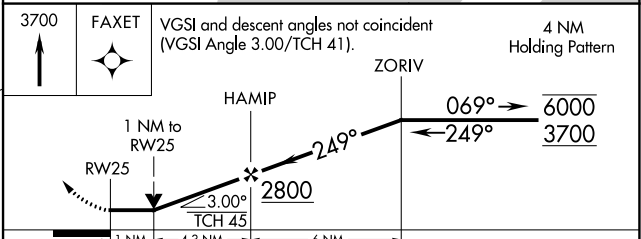

WAAS CH 86634 W25A	APP CRS 249°	Rwy Idg TDZE Apt Elev	5201 1075 1095
--	------------------------	-----------------------------	---

RNAV (GPS) RWY 25

HOUGHTON COUNTY MEML (CMX)

RNP APCH.

▼
▲ Rwy 25 helicopter visibility reduction below ¾ SM NA.

MISSED APPROACH: Climb to 3700 direct FAXET and hold.

ASOS
125.675

MINNEAPOLIS CENTER
133.55 379.1

UNICOM
122.7 (CTAF) 0

CATEGORY	A	B	C	D
LP MDA	1440-1		365 (400-1)	
LNAV MDA	1500-1	425 (500-1)	1500-1¼	425 (500-1¼)
C CIRCLING	1620-1 525 (600-1)	1660-1 565 (600-1)	1700-1¾ 605 (700-1¾)	1820-2¼ 725 (800-2¼)