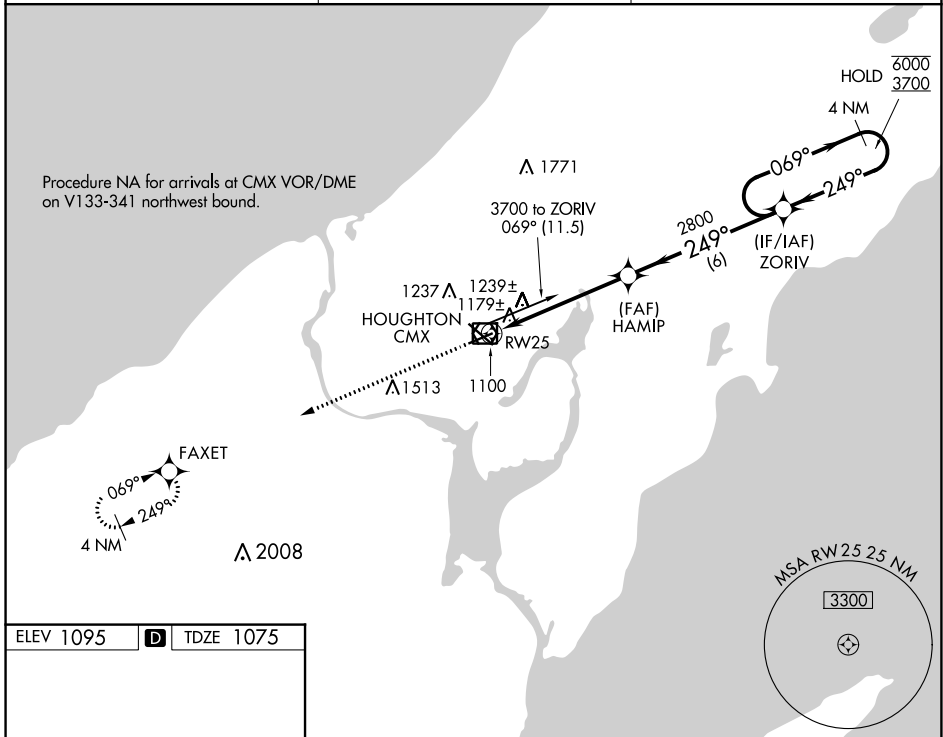

WAAS CH 86634 W25A	APP CRS 249°	Rwy Idg TDZE Apt Elev	5201 1075 1095
--	------------------------	-----------------------------	---

RNAV (GPS) RWY 25

HOUGHTON COUNTY MEML (CMX)

RNP APCH.

▼
▲ Rwy 25 helicopter visibility reduction below ¾ SM NA.

MISSED APPROACH: Climb to 3700 direct FAXET and hold.

ASOS
125.675

MINNEAPOLIS CENTER
133.55 379.1

UNICOM
122.7 (CTAF) 0

CATEGORY	A	B	C	D
LP MDA	1440-1		365 (400-1)	
LNAV MDA	1500-1	425 (500-1)	1500-1¼	425 (500-1¼)
C CIRCLING	1620-1 525 (600-1)	1660-1 565 (600-1)	1700-1¾ 605 (700-1¾)	1820-2¼ 725 (800-2¼)

EC-1, 26 DEC 2024 to 23 JAN 2025

EC-1, 26 DEC 2024 to 23 JAN 2025