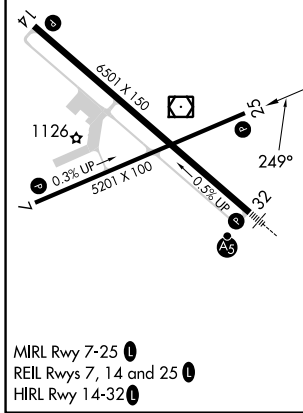

WAAS CH 86634 W25A	APP CRS 249°	Rwy Idg TDZE Apt Elev	5201 1075 1095
--	------------------------	-----------------------------	---

RNAV (GPS) RWY 25

HOUGHTON COUNTY MEML (CMX)

RNP APCH.

▼
▲ Rwy 25 helicopter visibility reduction below ¾ SM NA.

MISSED APPROACH: Climb to 3700 direct FAXET and hold.

ASOS
125.675

MINNEAPOLIS CENTER
133.55 379.1

UNICOM
122.7 (CTAF) 0

CATEGORY	A	B	C	D
LP MDA	1440-1		365 (400-1)	
LNAV MDA	1500-1	425 (500-1)	1500-1¼	425 (500-1¼)
C CIRCLING	1620-1 525 (600-1)	1660-1 565 (600-1)	1700-1¾ 605 (700-1¾)	1820-2¼ 725 (800-2¼)