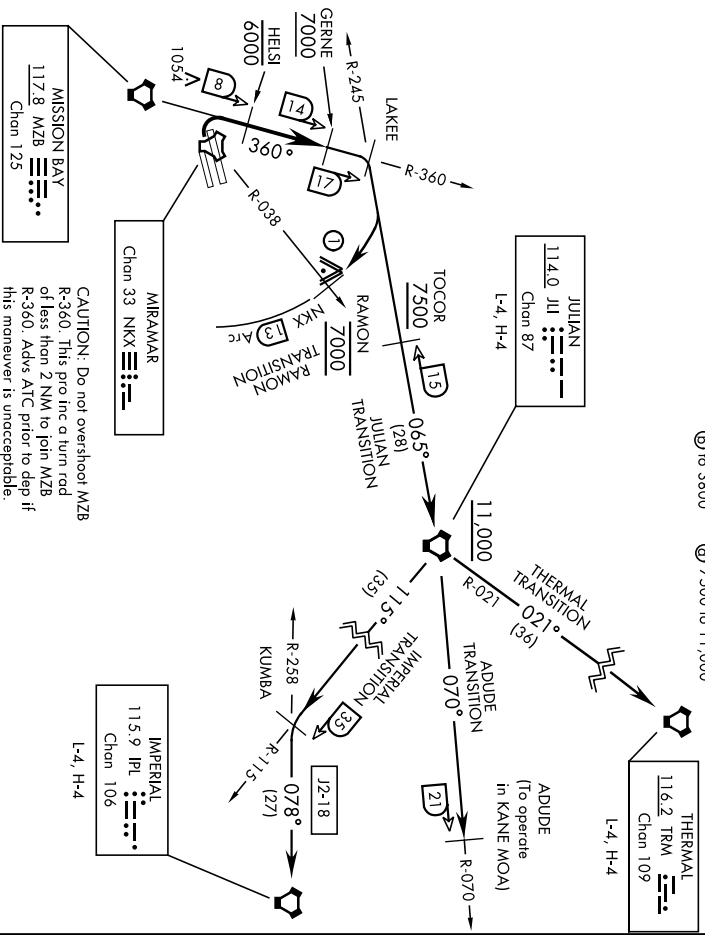

LAKEE-THREE DEPARTURE (LAKEE3 • LAKEE)

MIRAMAR MCAS (JOE FOSS FLD) (KNKX)

SAN DIEGO, CALIFORNIA

Rwy	Knots	60	120	180	240	300	360
* 24L/R	V/V(fpm)	260	520	780	1040	1300	1560
** 24L/R	V/V(fpm)	280	560	840	1120	1400	1680
† 24L/R	V/V(fpm)	678	1356	2034	2712	3390	4068
‡ 24L/R	V/V(fpm)	235	470	705	940	1175	1410

EMERG SAFE ALT 100 NM 13,600

⊙ 3018' Twr 12.5 NM from DER.

DEPARTURE ROUTE DESCRIPTION

TAKEOFF RWY 24L/R: Turn right to intercept and proceed via MZB VORTAC R-360 to LAKEE INT. Cross HEISI at or below 6000. Cross GERNE at or above 7000. Thence...
ADUDE TRANSITION (LAKEE3 • ADUDE): Via JIL VORTAC R-245 to JIL. Then via JIL R-070 to ADUDE. Cross TOCOR at or above 7500. Cross JIL VORTAC at or above 11,000. (To operate in KANE MOA.)
IMPERIAL TRANSITION (LAKEE3 • IPL): Via JIL VORTAC R-245 to JIL. Then via JIL R-115 to KUMBA INT, then via IPL VORTAC R-258 to IPL. Cross TOCOR at or above 7500. Cross JIL VORTAC at or above 11,000.

AL-903 [USN]

DEPARTURE ROUTE DESCRIPTION
(Continued)

JULIAN TRANSITION (LAKEE3 • JLI): Via JLI VORTAC R-245 to JLI. Cross TOCOR at or above 7500. Cross JLI VORTAC at or above 11,000.

RAMON TRANSITION (LAKEE3 • RAMON): Via JLI VORTAC R-245 to NKX TACAN 13 DME. Then arc NE of NKX via the 13 DME arc to RAMON. Cross RAMON at 7000 mandatory.

THERMAL TRANSITION (LAKEE3 • TRM): Via JLI VORTAC R-245 to JLI. Then via JLI R-021 to TRM VORTAC. Cross TOCOR at or above 7500. Cross JLI VORTAC at or above 11,000.

LAKEE-THREE DEPARTURE (LAKEE3 • LAKEE)