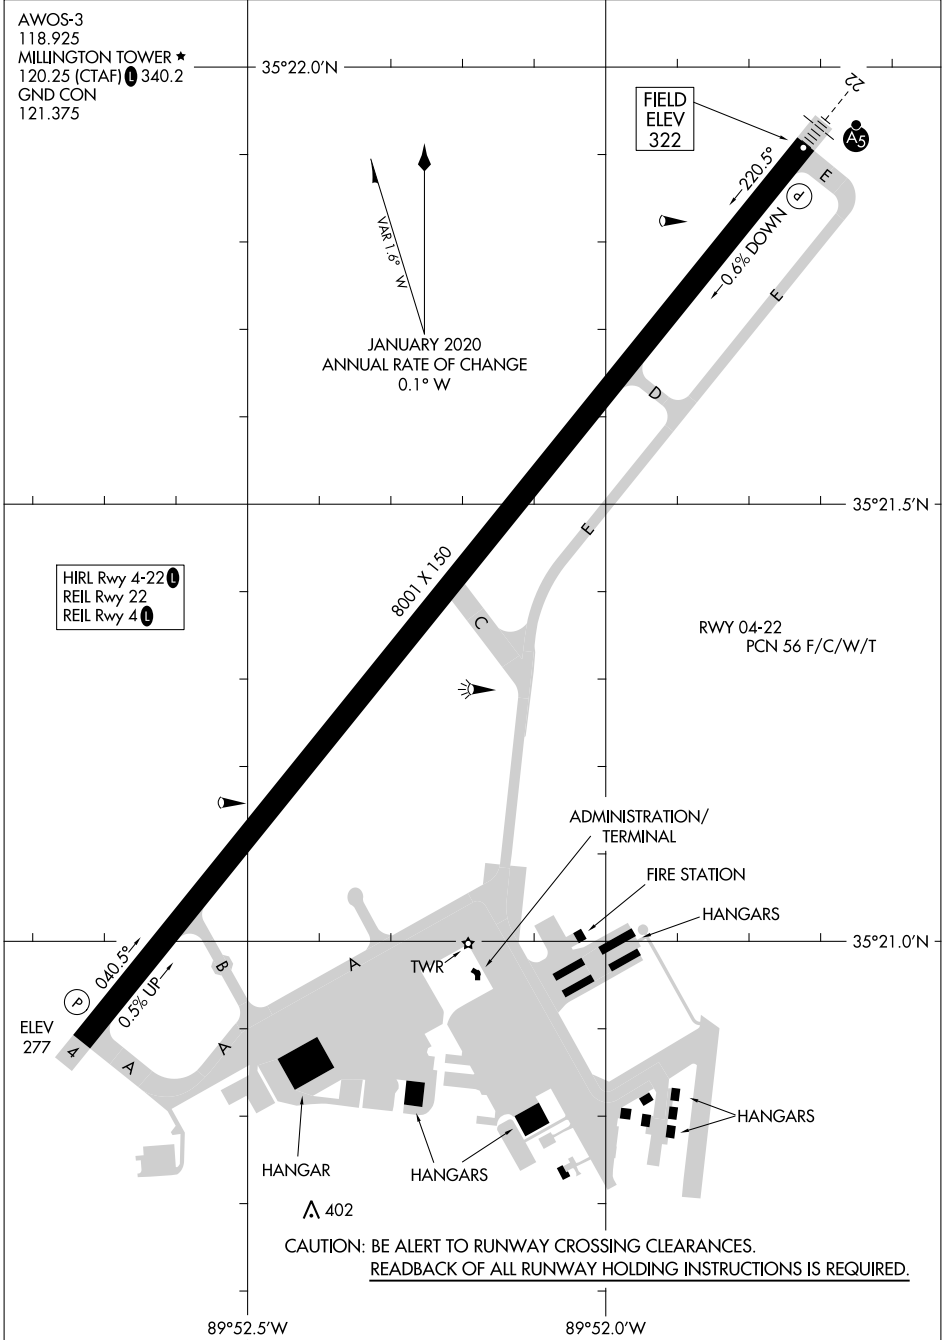

24137

AIRPORT DIAGRAM

AL-910 (FAA)

MILLINGTON/MEMPHIS (NQA)
MILLINGTON, TENNESSEE

SE-1, 26 DEC 2024 to 23 JAN 2025

AIRPORT DIAGRAM

24137

MILLINGTON, TENNESSEE
MILLINGTON/MEMPHIS (NQA)