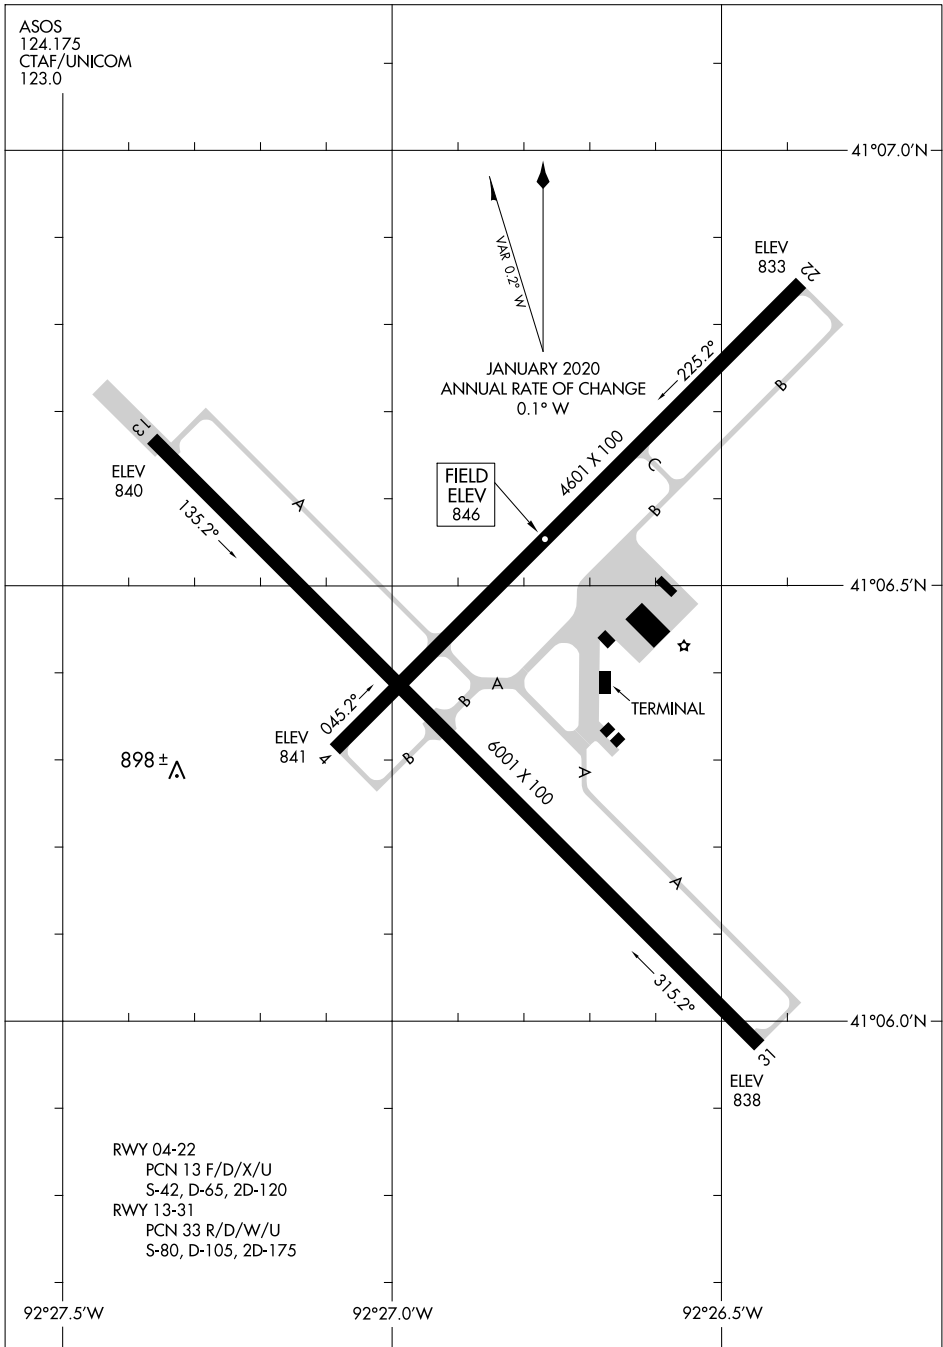

22251

AIRPORT DIAGRAM

AL-915 (FAA)

OTTUMWA RGNL (OTM)
OTTUMWA, IOWA

ASOS
124.175
CTAF/UNICOM
123.0

NC-3, 26 DEC 2024 to 23 JAN 2025

NC-3, 26 DEC 2024 to 23 JAN 2025

RWY 04-22
PCN 13 F/D/X/U
S-42, D-65, 2D-120
RWY 13-31
PCN 33 R/D/W/U
S-80, D-105, 2D-175

AIRPORT DIAGRAM

22251

OTTUMWA, IOWA
OTTUMWA RGNL (OTM)