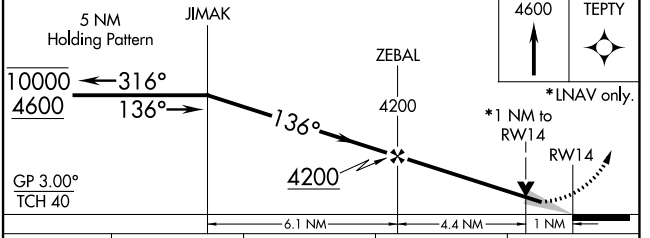

# RNAV (GPS) RWY 14

JIM KELLY FLD (LXN)

RNP APCH. ▼ Circling NA to Rwys 1 and 19.	MISSED APPROACH: Climb to 4600 direct TEPTY and hold.
--	---

AWOS-3 <b>121.025</b>	DENVER CENTER <b>132.7 226.675</b>	UNICOM <b>123.0 (CTAF)</b>
--------------------------	---------------------------------------	-------------------------------

ELEV 2413	TDZE 2413
-----------	-----------

CATEGORY	A	B	C	D
LPV DA	2663-1 250 (300-1)			
LNNAV MDA	2780-1 367 (400-1)			2780-1¼ 367 (400-1¼)
CIRCLING	2860-1 447 (500-1)	2940-1 527 (600-1)	2940-1½ 527 (600-1½)	2980-2 567 (600-2)