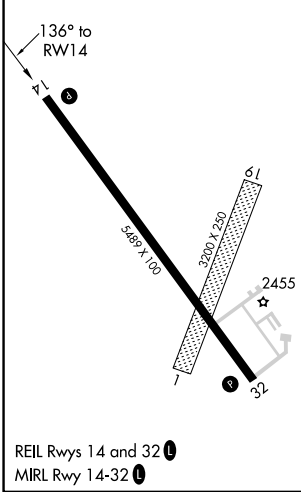

# RNAV (GPS) RWY 14

JIM KELLY FLD (LXN)

RNP APCH. ▼ Circling NA to Rwys 1 and 19.	MISSED APPROACH: Climb to 4600 direct TEPTY and hold.
--	---

AWOS-3 <b>121.025</b>	DENVER CENTER <b>132.7 226.675</b>	UNICOM <b>123.0 (CTAF)</b>
--------------------------	---------------------------------------	-------------------------------

ELEV 2413	TDZE 2413
-----------	-----------

CATEGORY	A	B	C	D
LPV DA	2663-1 250 (300-1)			
LNNAV MDA	2780-1 367 (400-1)			2780-1¼ 367 (400-1¼)
CIRCLING	2860-1 447 (500-1)	2940-1 527 (600-1)	2940-1½ 527 (600-1½)	2980-2 567 (600-2)