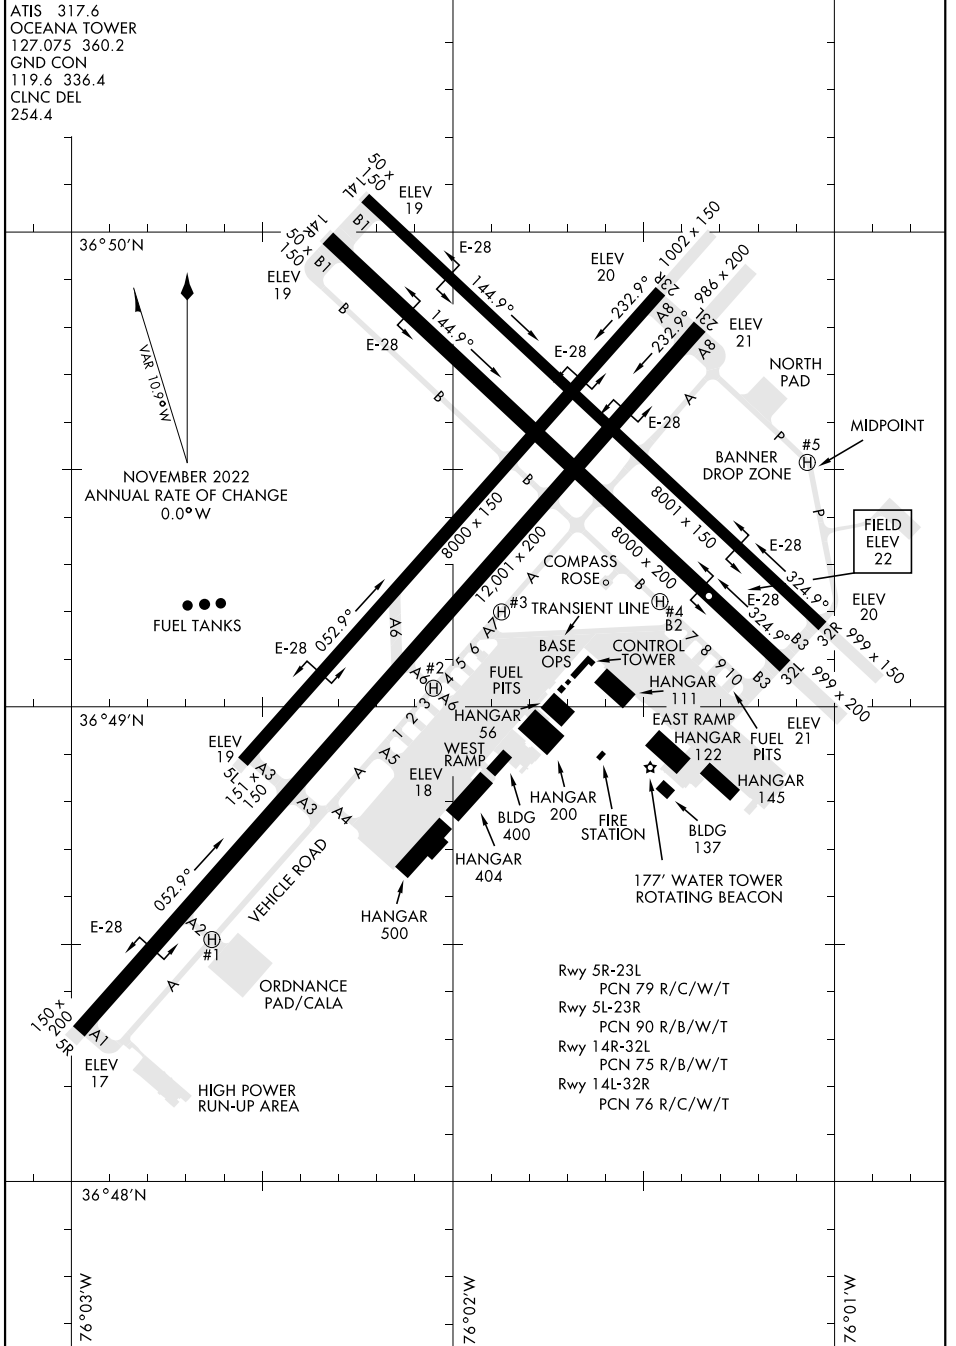

AIRPORT DIAGRAM

[USN]

VIRGINIA BEACH, VIRGINIA

ATIS 317.6
 OCEANA TOWER
 127.075 360.2
 GND CON
 119.6 336.4
 CLNC DEL
 254.4

NE-3, 26 DEC 2024 to 23 JAN 2025

NE-3, 26 DEC 2024 to 23 JAN 2025

AIRPORT DIAGRAM

VIRGINIA BEACH, VIRGINIA