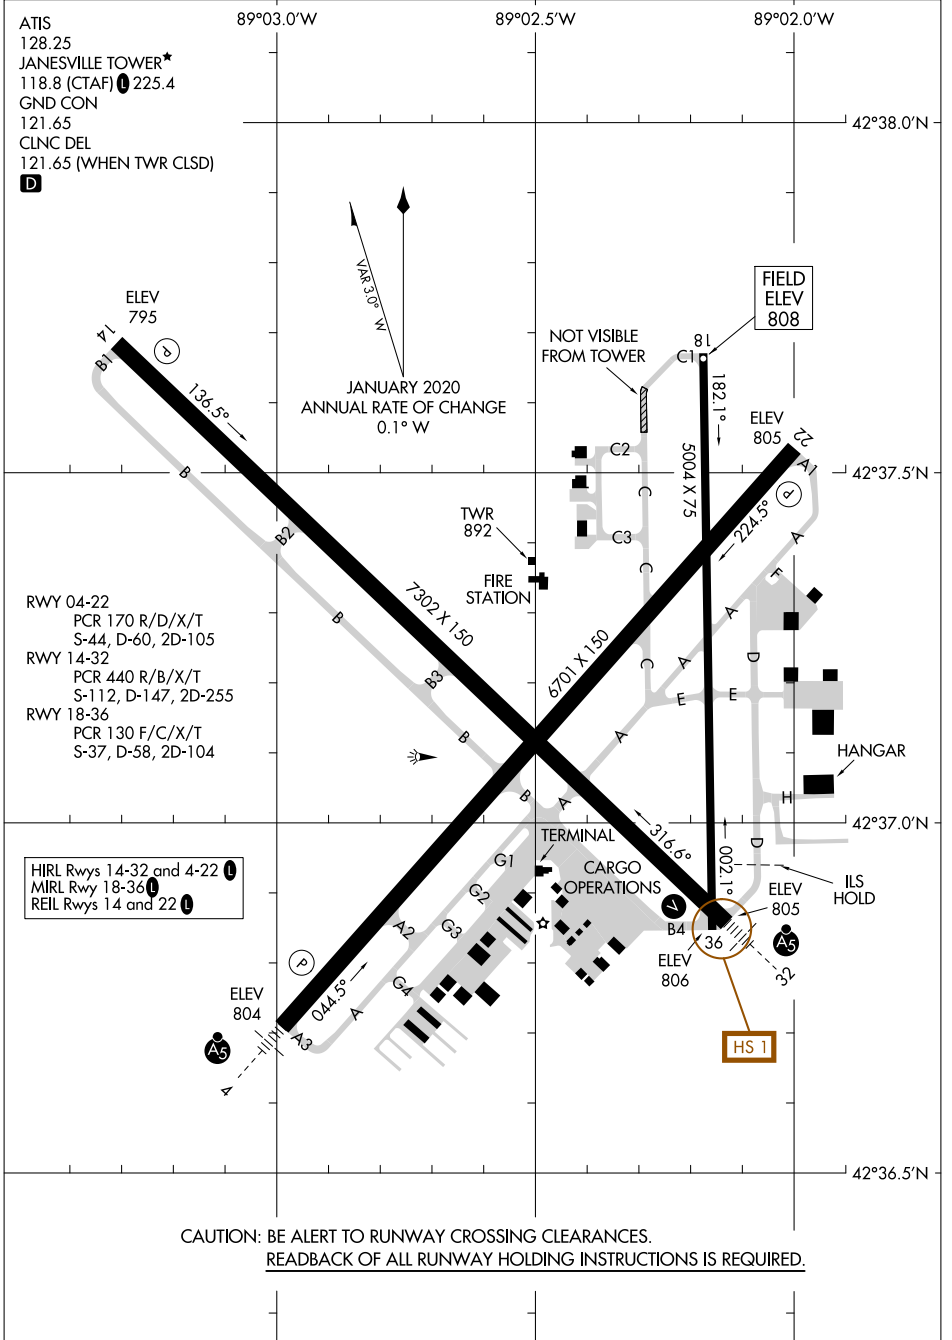

24305

AIRPORT DIAGRAM

AL-938 (FAA)

SOUTHERN WISCONSIN RGNL (JVL)
JANESVILLE, WISCONSIN

EC-3, 26 DEC 2024 to 23 JAN 2025

EC-3, 26 DEC 2024 to 23 JAN 2025