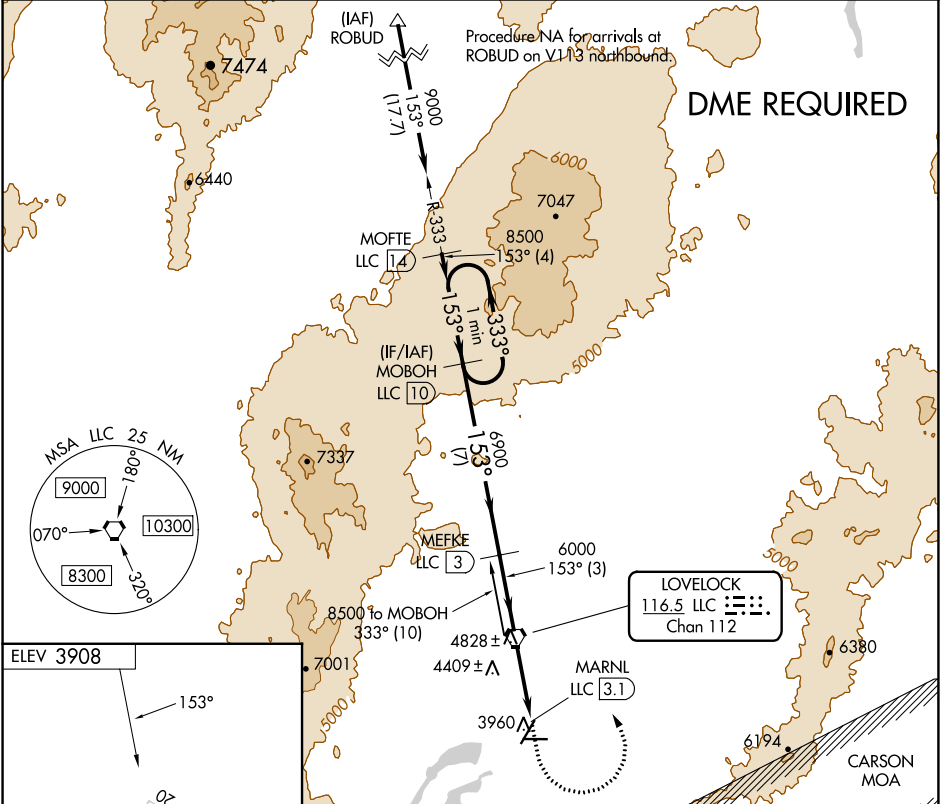

VORTAC LLC 116.5 Chan 112	APP CRS 153°	Rwy Idg TDZE Apt Elev 3908	N/A N/A N/A
---	------------------------	--	-------------------

VOR-A

DERBY FLD (LOL)

⚠ Circling NA northwest of Rwy 2-20. DME required.

⚠ MISSED APPROACH: Climb to 5500 then climbing left turn to 9200 direct LLC VORTAC and on LLC VORTAC R-333 to MOBOH/LLC 10 DME and hold, continue climb-in-hold to 9200.

ASOS 120.675	OAKLAND CENTER 128.8 285.5	UNICOM 122.8 (CTAF)
------------------------	--------------------------------------	-------------------------------

CATEGORY	A	B	C	D
ⓐ CIRCLING	4800-1¼	892 (900-1¼)	4800-2¾ 892 (900-2¾)	4860-3 952 (1000-3)

SW-4, 26 DEC 2024 to 23 JAN 2025

SW-4, 26 DEC 2024 to 23 JAN 2025