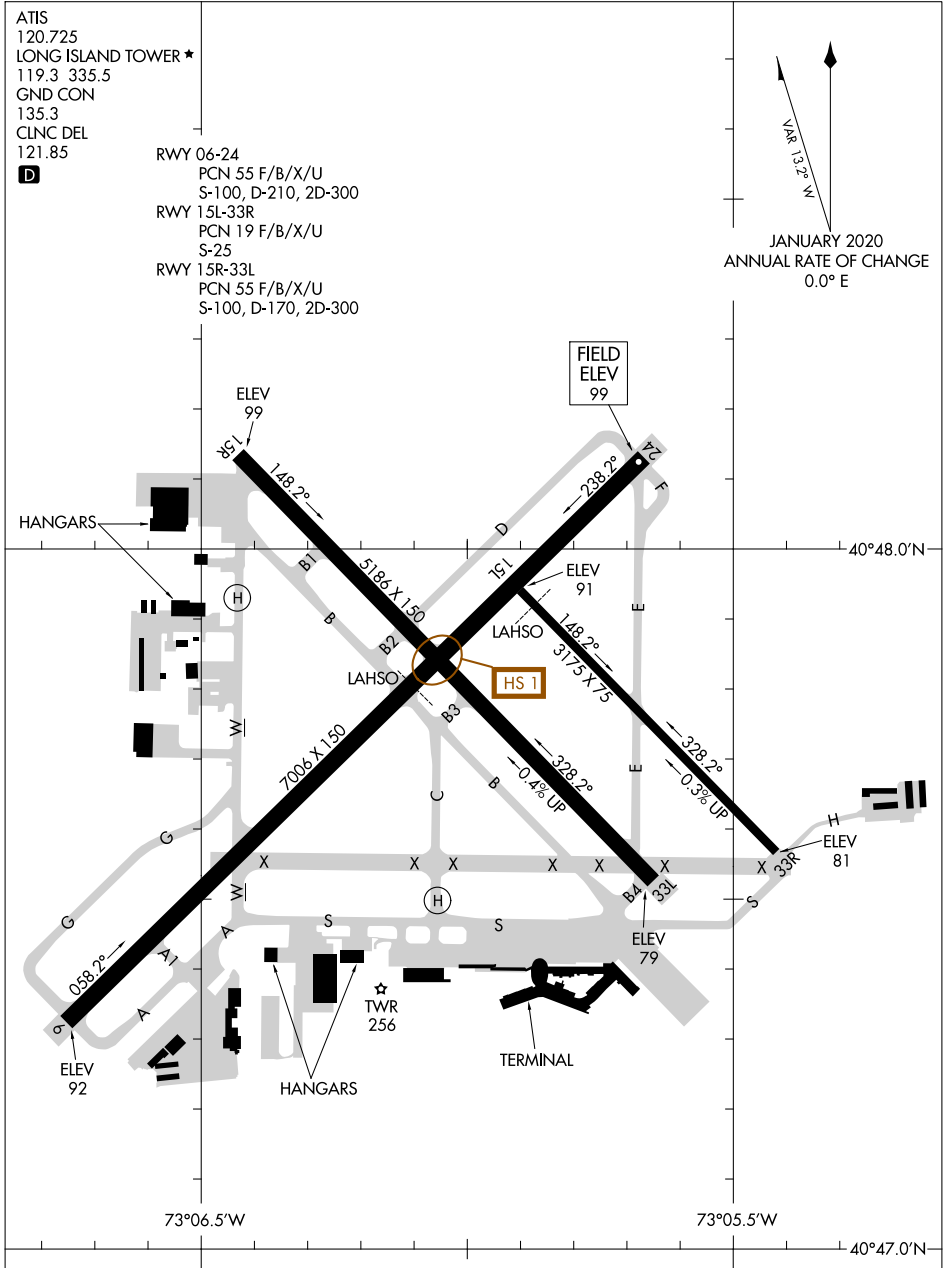

# AIRPORT DIAGRAM

AL-948 (FAA)

LONG ISLAND MAC ARTHUR (ISP)  
NEW YORK, NEW YORK

ATIS  
120.725  
LONG ISLAND TOWER ★  
119.3 335.5  
GND CON  
135.3  
CLNC DEL  
121.85

**D**

RWY 06-24  
PCN 55 F/B/X/U  
S-100, D-210, 2D-300  
RWY 15L-33R  
PCN 19 F/B/X/U  
S-25  
RWY 15R-33L  
PCN 55 F/B/X/U  
S-100, D-170, 2D-300

JANUARY 2020  
ANNUAL RATE OF CHANGE  
0.0° E

NE-2, 26 DEC 2024 to 23 JAN 2025

NE-2, 26 DEC 2024 to 23 JAN 2025

CAUTION: BE ALERT TO RUNWAY CROSSING CLEARANCES.  
READBACK OF ALL RUNWAY HOLDING INSTRUCTIONS IS REQUIRED.