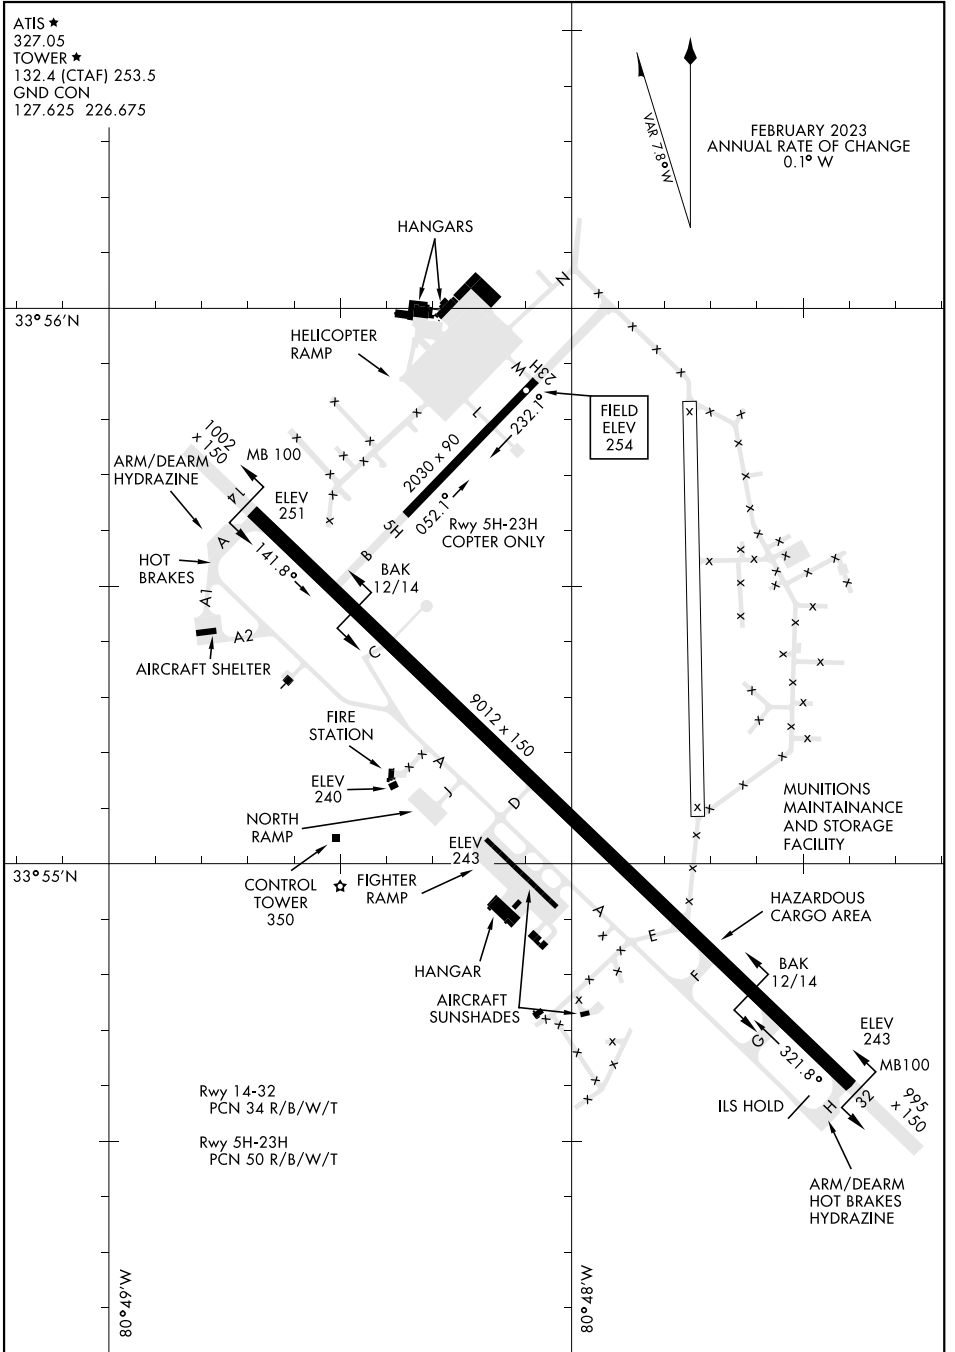

AIRPORT DIAGRAM

[USAF]

MC ENTIRE JNGB (KMMT)

EASTOVER, SOUTH CAROLINA

ATIS ★
 327.05
 TOWER ★
 132.4 (CTAF) 253.5
 GND CON
 127.625 226.675

FEBRUARY 2023
 ANNUAL RATE OF CHANGE
 0.1° W

SE-2, 26 DEC 2024 to 23 JAN 2025

SE-2, 26 DEC 2024 to 23 JAN 2025

AIRPORT DIAGRAM

EASTOVER, SOUTH CAROLINA

MC ENTIRE JNGB (KMMT)