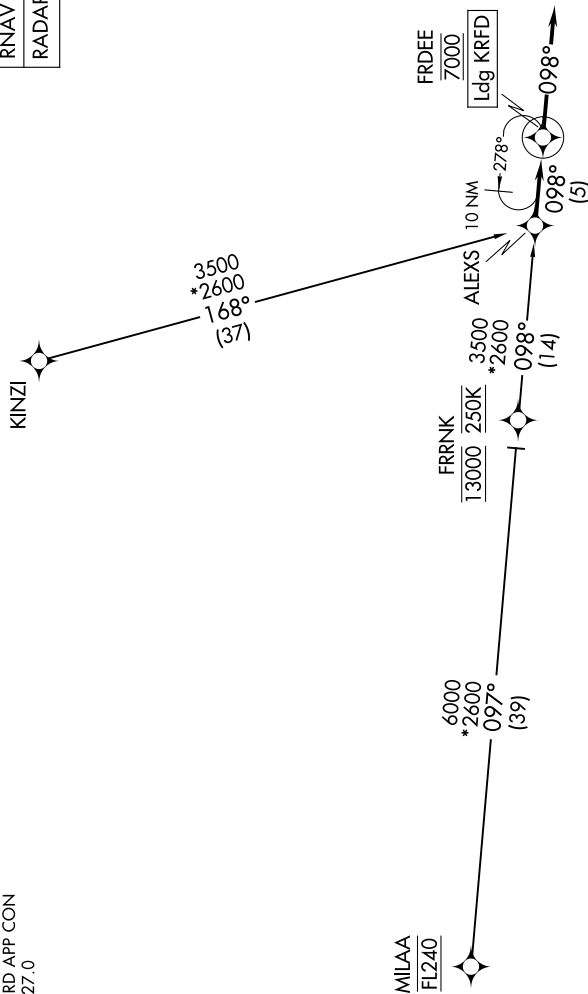

(ALEXS.ALEXS1) 24025

AL-954 (FAA)

CHICAGO/ROCKFORD INTL (RFD)
CHICAGO/ROCKFORD, ILLINOIS

ALEXS ONE ARRIVAL (RNAV)

RNAV 1 - DME/DME/IRU or GPS.
RADAR required.

ROCKFORD APP CON
121.0 327.0
ATIS
127.6

NOTE: Chart not to scale.

ARRIVAL ROUTE DESCRIPTION

KINZI TRANSITION (KINZI.ALEXS1)
MILAA TRANSITION (MILAA.ALEXS1)

From ALEXS on track 098° to cross FRDEE at 7000, then on track 098°.
Expect RADAR vectors to final approach course.

EC-3, 26 DEC 2024 to 23 JAN 2025

EC-3, 26 DEC 2024 to 23 JAN 2025

ALEXS ONE ARRIVAL (RNAV)

(ALEXS.ALEXS1) 25JAN24

CHICAGO/ROCKFORD, ILLINOIS
CHICAGO/ROCKFORD INTL (RFD)