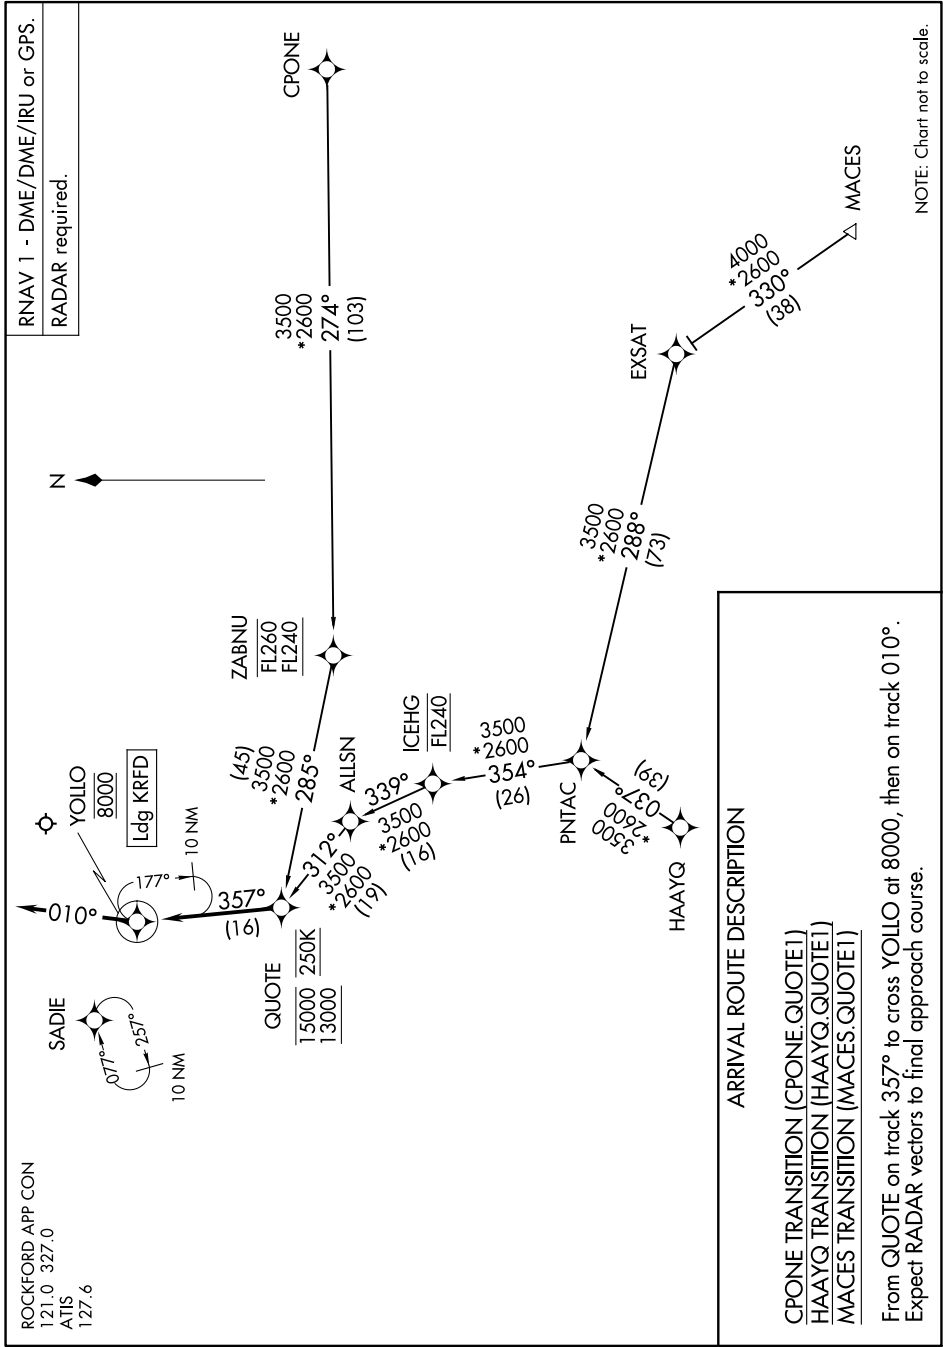

(QUOTE.QUOTE1) 24025

AL-954 (FAA)

CHICAGO/ROCKFORD INTL (R.F'D)  
CHICAGO/ROCKFORD, ILLINOIS

# QUOTE ONE ARRIVAL (RNAV)

EC-3, 26 DEC 2024 to 23 JAN 2025

ROCKFORD APP CON  
121.0 327.0  
ATIS  
127.6

RNAV 1 - DME/DME/IRU or GPS.  
RADAR required.

NOTE: Chart not to scale.

EC-3, 26 DEC 2024 to 23 JAN 2025

# QUOTE ONE ARRIVAL (RNAV)

(QUOTE.QUOTE1) 25JAN24

CHICAGO/ROCKFORD, ILLINOIS  
CHICAGO/ROCKFORD INTL (R.F'D)