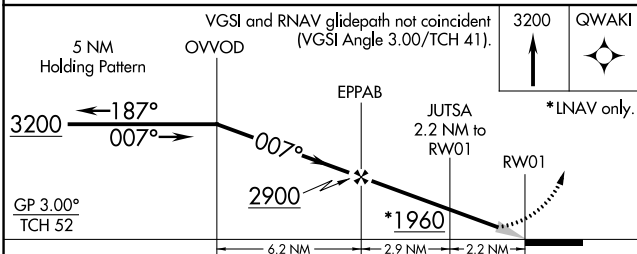

CATEGORY	A	B	C	D
LPV DA	1458-3/4		250 (300-3/4)	NA
LNAV/VNAV DA	1642-1 1/4		434 (500-1 1/4)	NA
LNAV MDA	1800-1	592 (600-1)	1800-1 3/4 592 (600-1 3/4)	NA
CIRCLING	1800-1	592 (600-1)	1880-2 672 (700-2)	NA