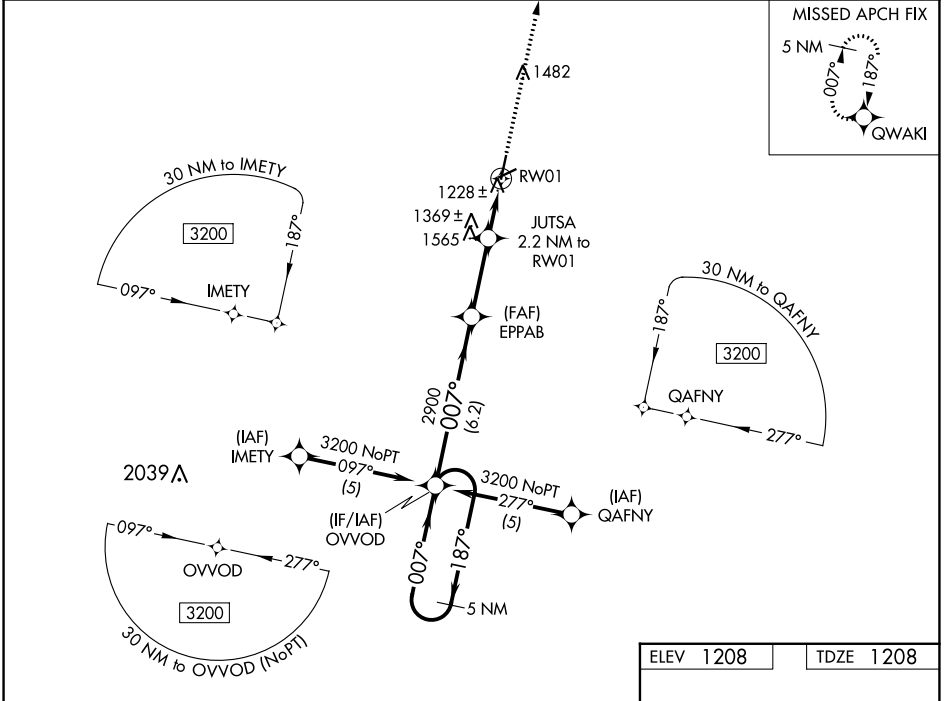

WAAS CH 97704 W01A	APP CRS 007°	Rwy Idg 5005 TDZE 1208 Apt Elev 1208
----------------------------------------	------------------------	-----------------------------------------------------------------

RNAV (GPS) RWY 1

EMPORIA MUNI (EMP)

RNP APCH-GPS.
 ▼ For uncompensated Baro-VNAV systems, LNAV/VNAV NA below -17°C or above 54°C. Circling NA to Rwys 6 and 24.

MISSED APPROACH: Climb to 3200 direct QWAKI and hold.

ASOS 126.125	KANSAS CITY CENTER 127.725 270.25	UNICOM 122.8 (CTAF) 1
------------------------	---------------------------------------------	---------------------------------

NC-2, 26 DEC 2024 to 23 JAN 2025

NC-2, 26 DEC 2024 to 23 JAN 2025

CATEGORY	A	B	C	D
LPV DA	1458-3/4		250 (300-3/4)	NA
LNAV/VNAV DA	1642-1 1/4		434 (500-1 1/4)	NA
LNAV MDA	1800-1	592 (600-1)	1800-1 3/4 592 (600-1 3/4)	NA
CIRCLING	1800-1	592 (600-1)	1880-2 672 (700-2)	NA