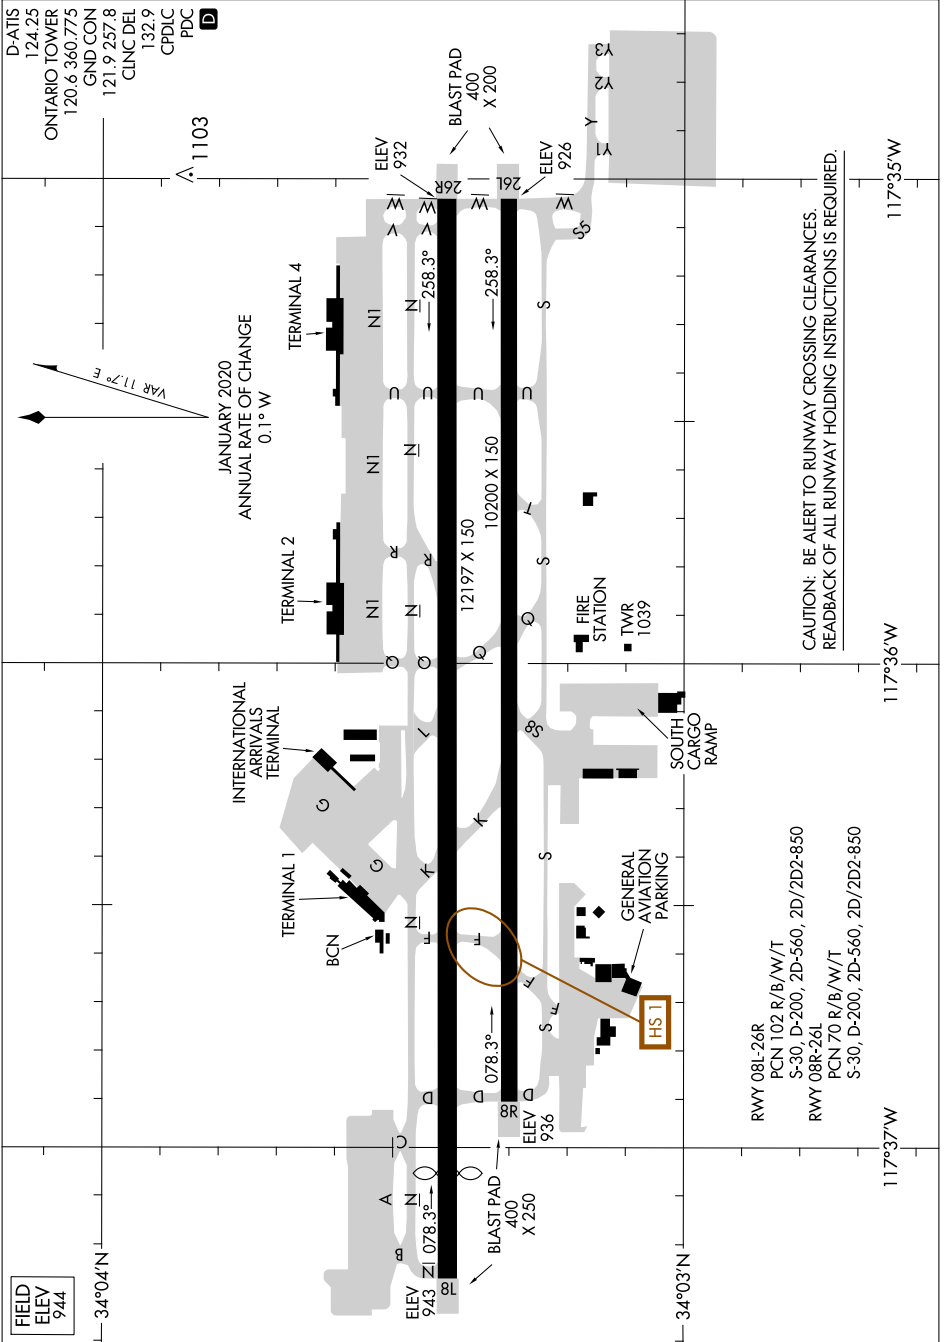

AIRPORT DIAGRAM

AL-965 (FAA)

ONTARIO INTL (ONT)
ONTARIO, CALIFORNIA

SW-3, 26 DEC 2024 to 23 JAN 2025

CAUTION: BE ALERT TO RUNWAY CROSSING CLEARANCES.
REARBACK OF ALL RUNWAY HOLDING INSTRUCTIONS IS REQUIRED.

SW-3, 26 DEC 2024 to 23 JAN 2025

AIRPORT DIAGRAM

ONTARIO, CALIFORNIA
ONTARIO INTL (ONT)