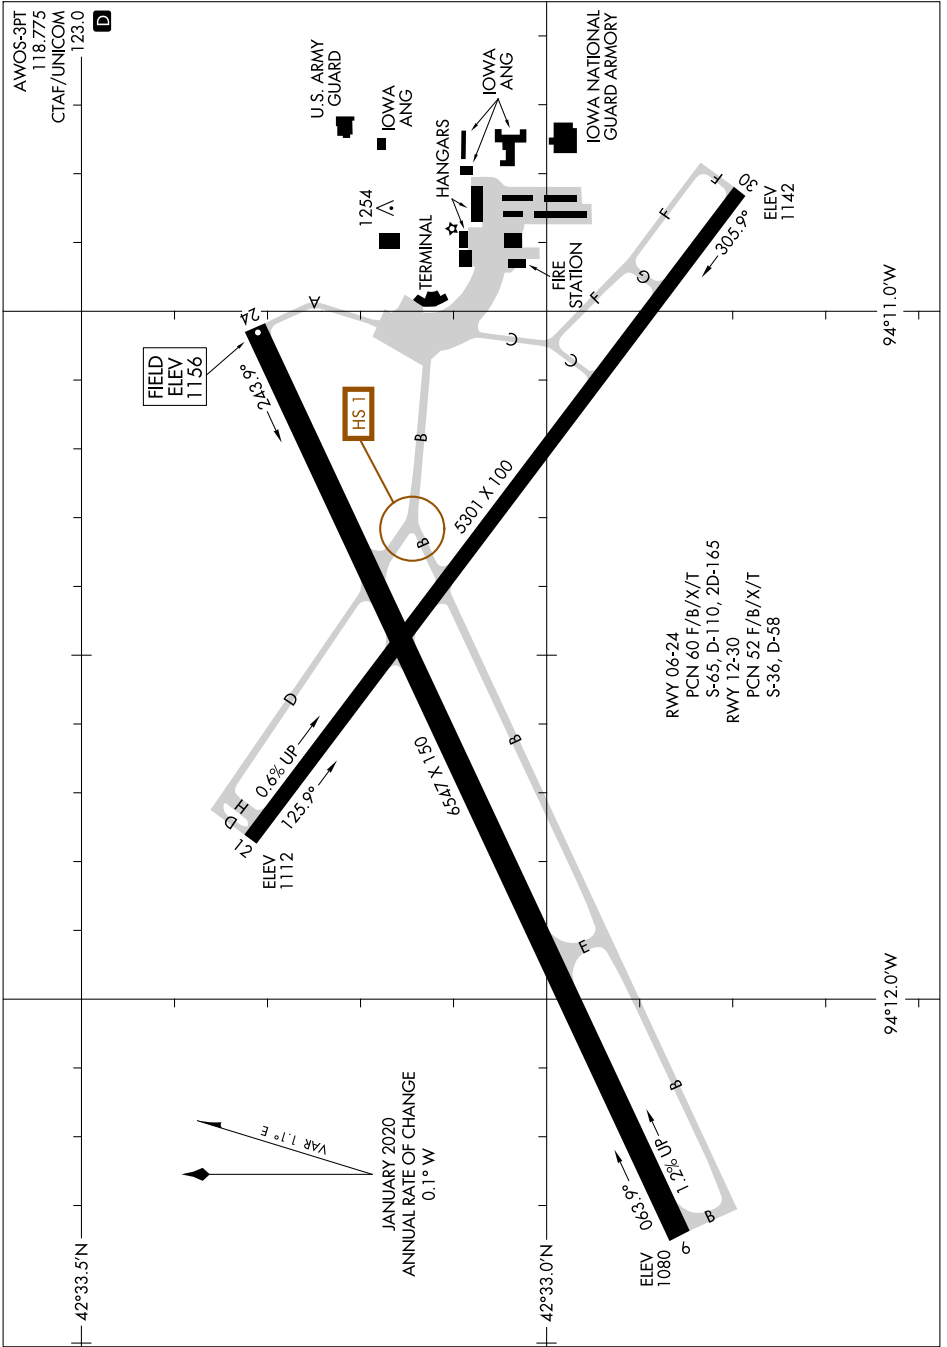

AIRPORT DIAGRAM

AL-976 (FAA)

FORT DODGE RGNL (FOD)
FORT DODGE, IOWA

NC-3, 26 DEC 2024 to 23 JAN 2025

NC-3, 26 DEC 2024 to 23 JAN 2025

AIRPORT DIAGRAM

FORT DODGE, IOWA
FORT DODGE RGNL (FOD)